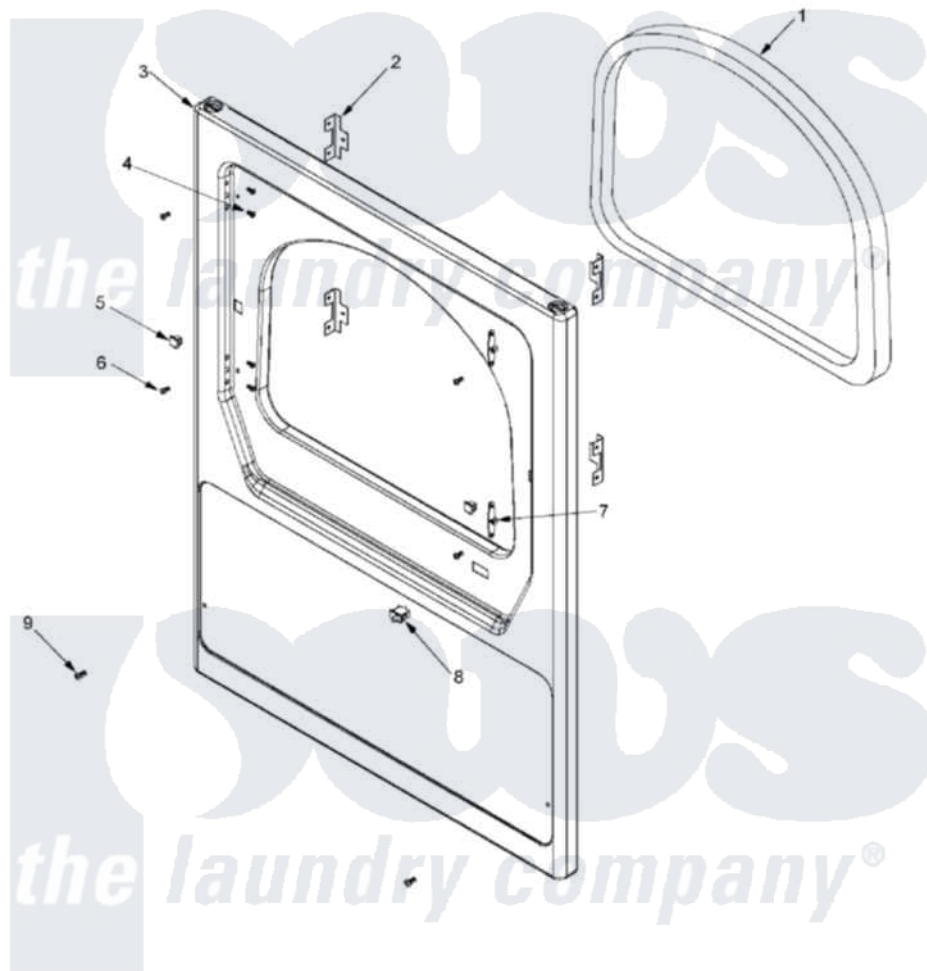

# Maytag MLG23PDHGW 04 - FRONT PANEL

Maytag [Residential Maytag MLG23PDHGW Dryer Parts](#) Parts Diagram 04 - FRONT PANEL  
 Click on the part number to view part

Item	Original Part Number	Replaced By	Status	Part Description
001	<a href="#">33001767</a>			Seal, Shroud
002	<a href="#">33002025</a>			Twin Speednut
003	<a href="#">33002910</a>			Panel, Front Lower Export
"	<a href="#">33002978</a>			Panel, Front Straight -PD
004	22002062	<a href="#">98006631</a>		Screw
005	Y304578	<a href="#">LA-1003</a>		Door Catch Kit
006	33001486	<a href="#">98008544</a>		Screw
007	<a href="#">33001175</a>			Cover, Hinge Hole
008	<a href="#">33002166</a>			Switch, Door
009	<a href="#">33002881</a>			Screw, Security No.10-16 x 1/2