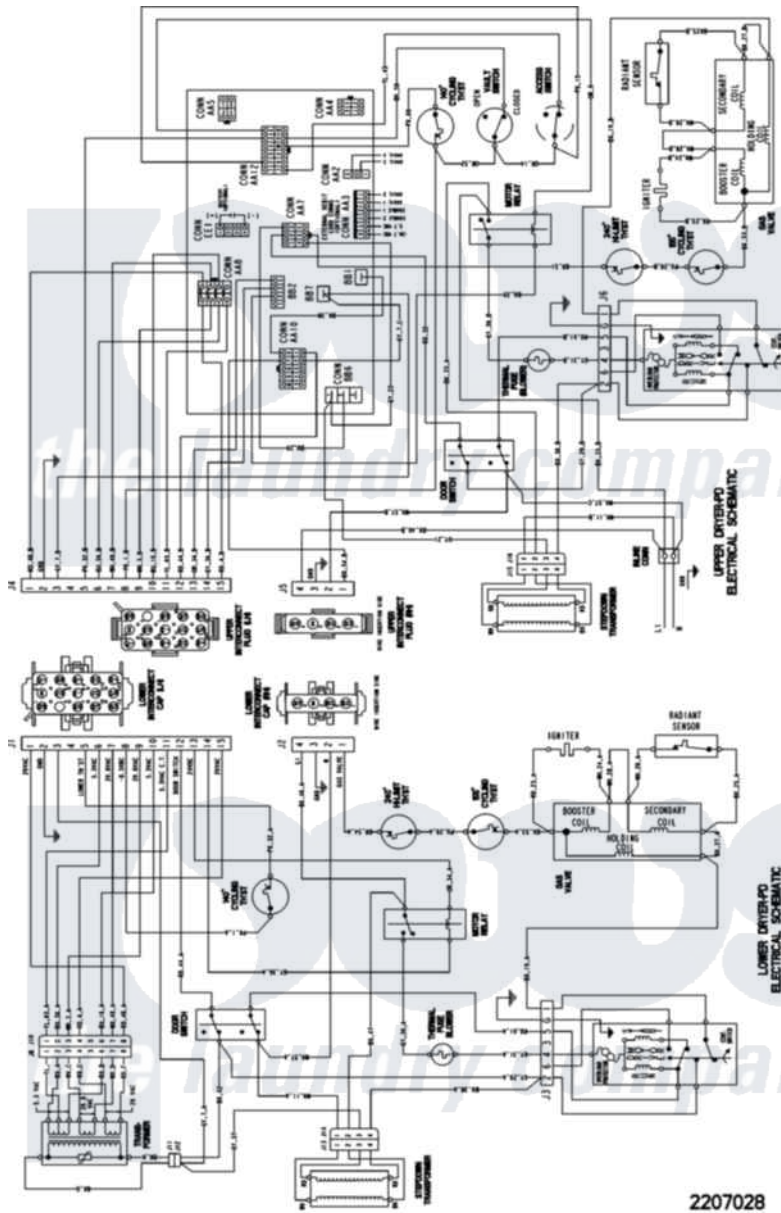

Maytag MLG23PDHGW 12 - SERIES 18 WIRING INFO(GAS)

2207028

[Maytag Residential Maytag MLG23PDHGW Dryer Parts](#) Parts Diagram 12 - SERIES 18 WIRING INFO(GAS)
 Click on the part number to view part

Item	Original Part Number	Replaced By	Status	Part Description
001	15003940		Not Available	SCHEMATIC, ELEC PD/GAS/EX