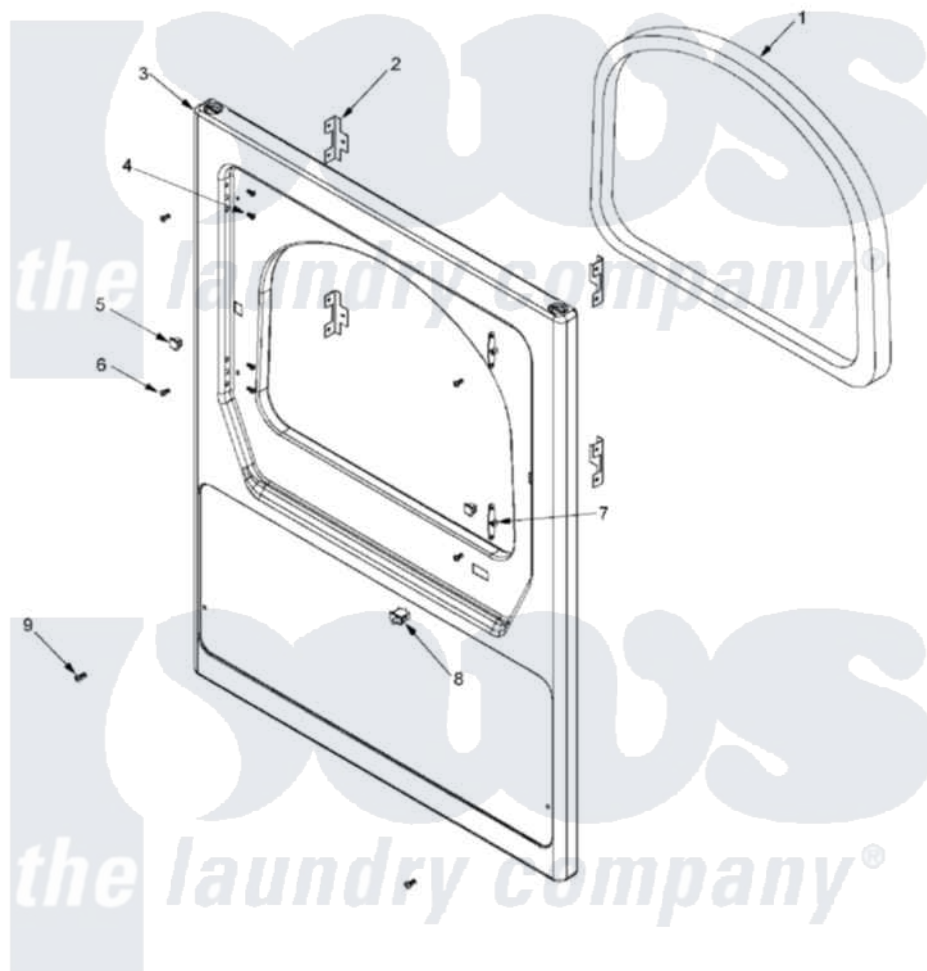

# Maytag MLG23PDHWW 04 - FRONT PANEL

Maytag Residential Maytag MLG23PDHWW Dryer Parts Parts Diagram 04 - FRONT PANEL  
 Click on the part number to view part

| Item | Original Part Number     | Replaced By               | Status | Part Description               |
|------|--------------------------|---------------------------|--------|--------------------------------|
| 001  | <a href="#">33001767</a> |                           |        | Seal, Shroud                   |
| 002  | <a href="#">33002025</a> |                           |        | Twin Speednut                  |
| 003  | <a href="#">33002825</a> |                           |        | Panel, Flat Front Lower        |
| "    | <a href="#">33002978</a> |                           |        | Panel, Front Straight -PD      |
| 004  | 22002062                 | <a href="#">98006631</a>  |        | Screw                          |
| 005  | Y304578                  | <a href="#">LA-1003</a>   |        | Door Catch Kit                 |
| 006  | 33001486                 | <a href="#">98008544</a>  |        | Screw                          |
| 007  | <a href="#">33001175</a> |                           |        | Cover, Hinge Hole              |
| 008  | 33001509                 | <a href="#">W10169313</a> |        | Switch-Dor                     |
| 009  | <a href="#">33002881</a> |                           |        | Screw, Security No.10-16 x 1/2 |