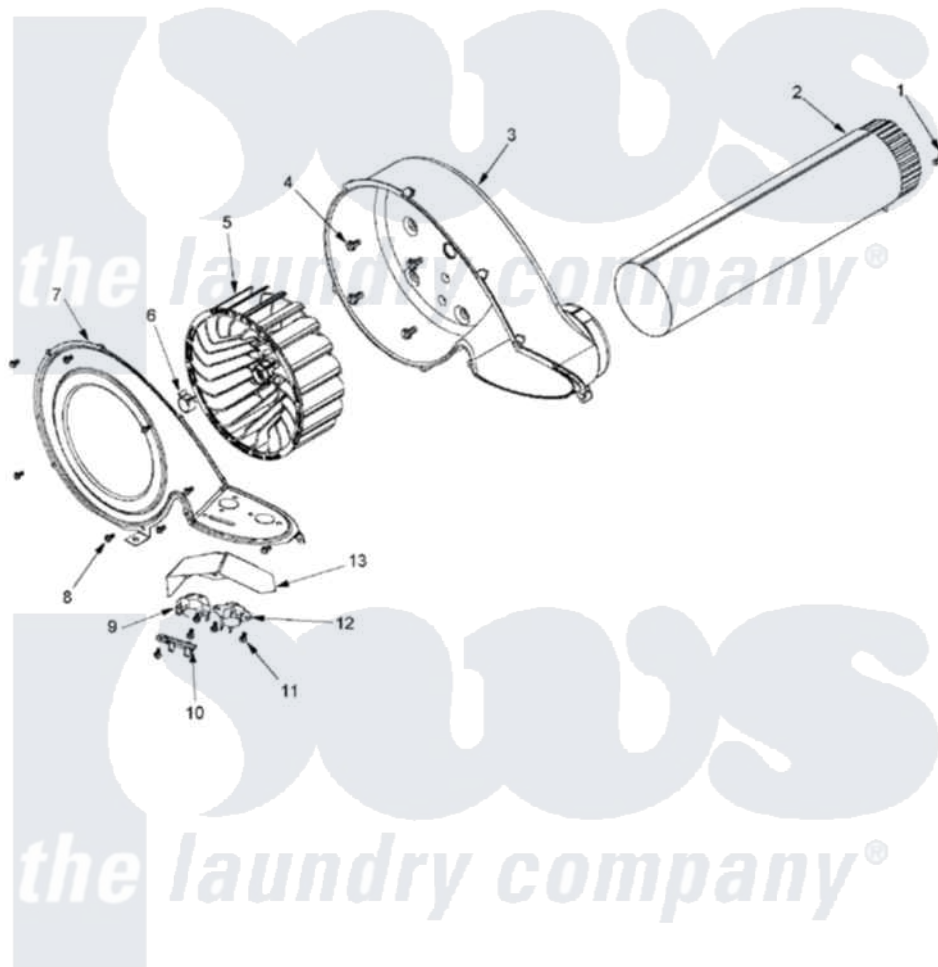

# Maytag MLG23PDHWW 08 - BLOWER

Maytag Residential Maytag MLG23PDHWW Dryer Parts Parts Diagram 08 - BLOWER

[Click on the part number to view part](#)

Item	Original Part Number	Replaced By	Status	Part Description
001	<a href="#">22001995</a>			Screw Note: Screw, Tumbler Front And Shroud
002	<a href="#">33001799</a>			Outlet Duct Assembly Note: Outlet Duct Assembly
003	<a href="#">33001789</a>			Housing, Blower
004	Y310632	<a href="#">1163839</a>		Screw
005	<a href="#">33002797</a>			Wheel, Blower
006	<a href="#">312967</a>			Clamp, Blower Housing
007	<a href="#">33002711</a>			Cover, Blower Housing
008	33001855	<a href="#">33002917</a>		Screw, No.10-16
009	<a href="#">303392</a>			Thermostat, Cycling
010	<a href="#">33001762</a>			Fuse, Thermal
011	22002925	<a href="#">3370225</a>		Screw
012	<a href="#">33303391</a>			Thermostat, Cycling
013	<a href="#">33001837</a>			Cover, Thermostat