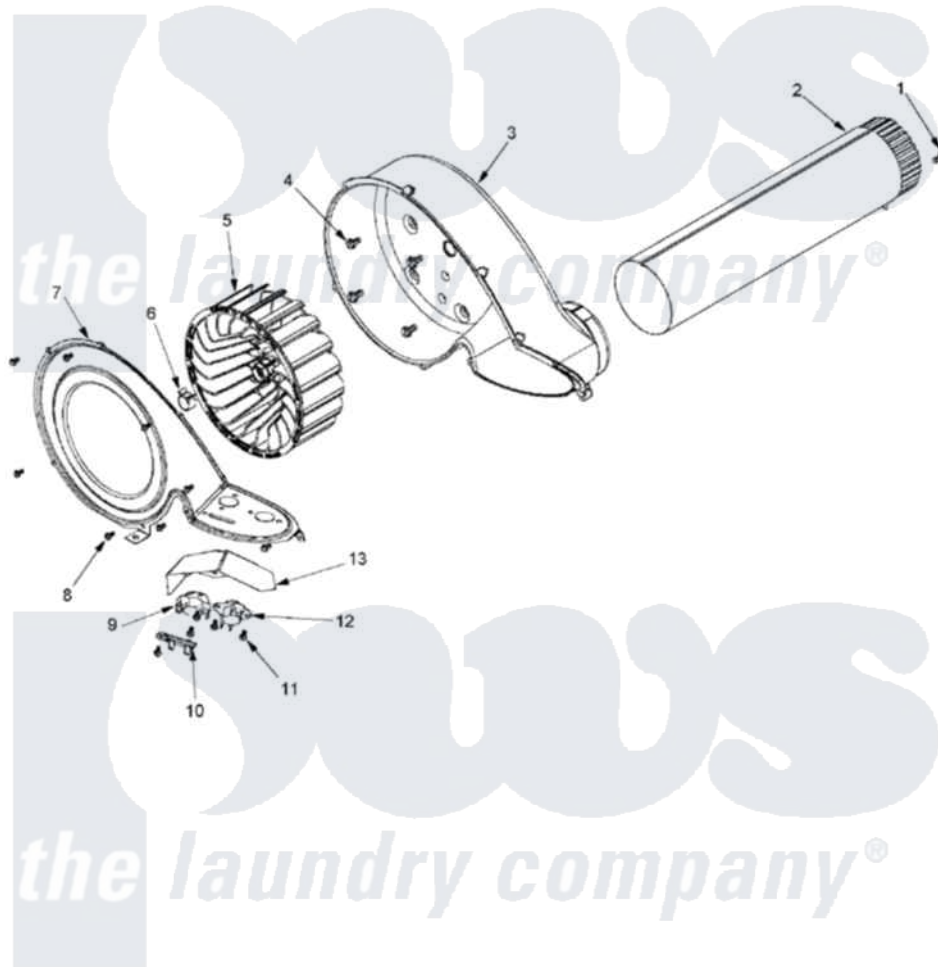

Maytag MLG23PDHXW 08 - BLOWER

Maytag Residential Maytag MLG23PDHXW Dryer Parts Parts Diagram 08 - BLOWER

Click on the part number to view part

Item	Original Part Number	Replaced By	Status	Part Description
001	22001995			Screw Note: Screw, Tumbler Front And Shroud
002	33001799			Outlet Duct Assembly Note: Outlet Duct Assembly
003	33001789			Housing, Blower
004	Y310632	1163839		Screw
005	33002797			Wheel, Blower
006	312967			Clamp, Blower Housing
007	33002711			Cover, Blower Housing
008	33001855	33002917		Screw, No.10-16
009	303392			Thermostat, Cycling
010	33001762			Fuse, Thermal
011	22002925	3370225		Screw
012	33303391			Thermostat, Cycling
013	33001837			Cover, Thermostat