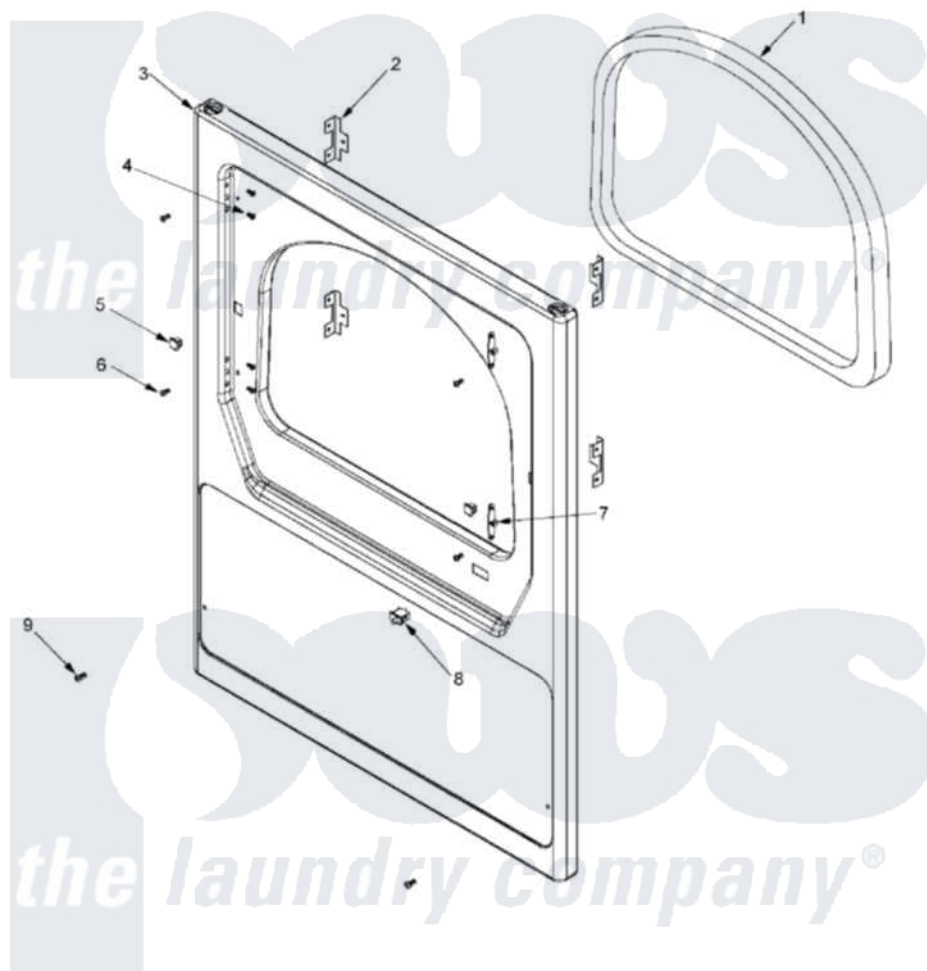

Maytag MLG23PRFWW 04 - FRONT PANEL

Maytag [Residential Maytag MLG23PRFWW Dryer Parts](#) Parts Diagram 04 - FRONT PANEL
 Click on the part number to view part

Item	Original Part Number	Replaced By	Status	Part Description
001	33001767			Seal, Shroud
002	33002025			Twin Speednut
003	33002822			Panel, Pr Flat Front
"	33002825			Panel, Flat Front Lower
004	22002062	98006631		Screw
005	Y304578	LA-1003		Door Catch Kit
006	33001486	98008544		Screw
007	33001175			Cover, Hinge Hole
008	33001509	W10169313		Switch-Dor
009	33002881			Screw, Security No.10-16 x 1/2