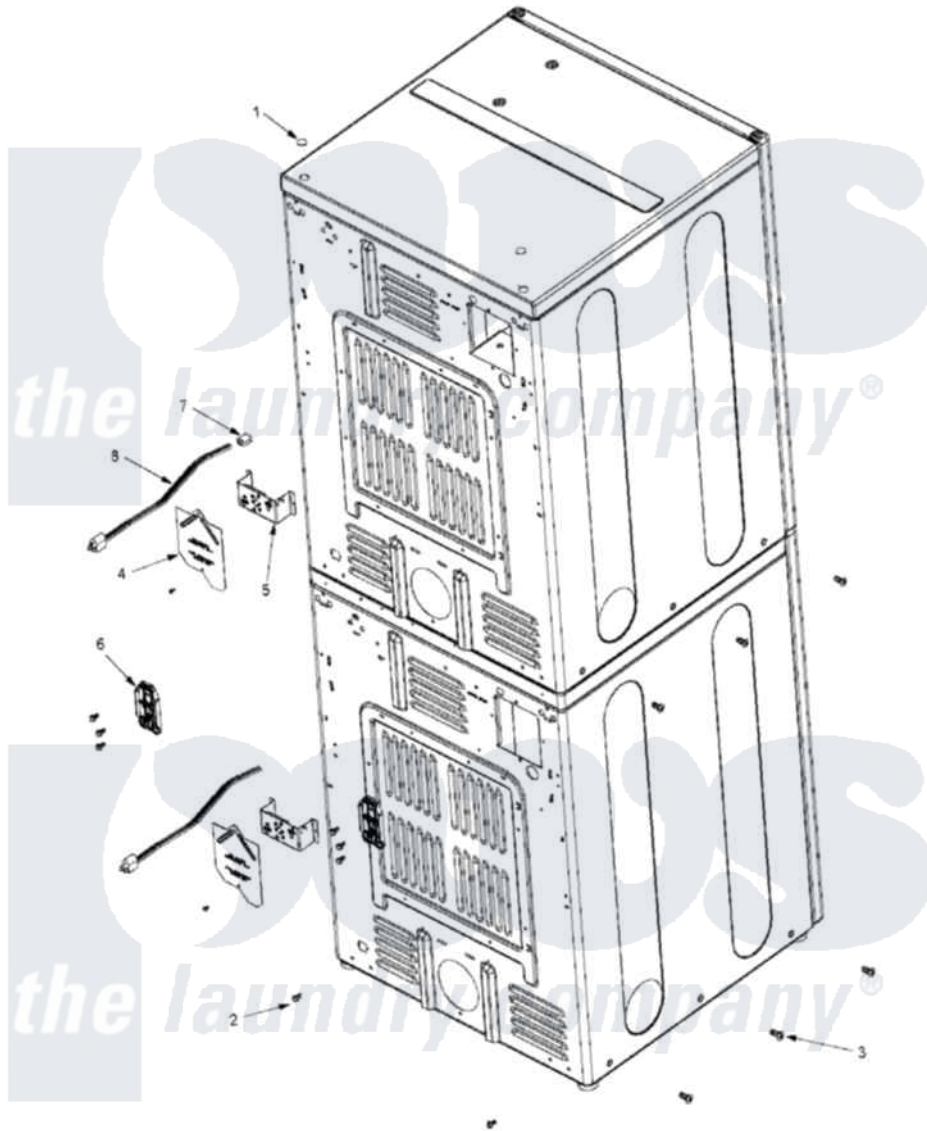

# Maytag MLG23PRFXW 03 - CABINET REAR

Maytag Residential Maytag MLG23PRFXW Dryer Parts Parts Diagram 03 - CABINET REAR  
 Click on the part number to view part

Item	Original Part Number	Replaced By	Status	Part Description
001	<a href="#">33001997</a>			Plug, Hole
002	<a href="#">22001995</a>			Screw Note: Screw, Tumbler Front And Shroud
003	<a href="#">213007</a>			Xfor Cabinet See Cabinet, Back
004	<a href="#">22001995</a>			Screw Note: Screw, Tumbler Front And Shroud
"	<a href="#">33001795</a>			Cover, Terminal Block
005	<a href="#">22001995</a>			Screw Note: Screw, Tumbler Front And Shroud
"	NLA		Not Available	BRACKET, TERMINAL BLOCK---NA
006	<a href="#">22001995</a>			Screw Note: Screw, Tumbler Front And Shroud
"	<a href="#">33002829</a>			Bracket, Rear Support
007	<a href="#">211881</a>			Grommet, Cord Part Not Used-Gas Models Only
008	<a href="#">22003062</a>			Cord, Power