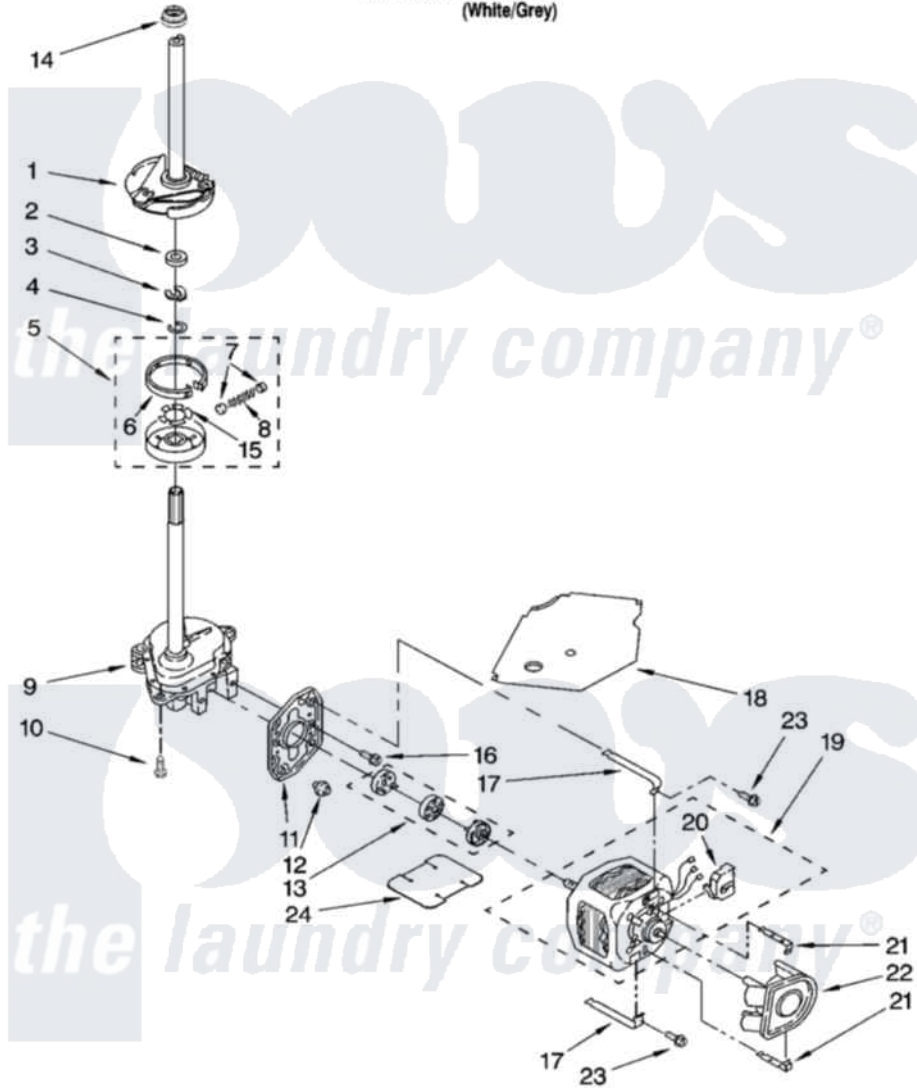

# Maytag MTW5805TW0 04 - BRAKE, CLUTCH, GEARCASE, MOTOR AND PUMP PARTS

## BRAKE, CLUTCH, GEARCASE, MOTOR AND PUMP PARTS

For Model: MTW5805TW0  
(White/Grey)

IMPORTANT: All Part Numbers Listed Are Whirlpool Numbers. Source Parts Through Whirlpool.

W10119863

7

### Maytag Residential Maytag MTW5805TW0 Washer Parts Parts Diagram 04 - BRAKE, CLUTCH, GEARCASE, MOTOR AND PUMP PARTS

[Click on the part number to view part](#)

Item	Original Part Number	Replaced By	Status	Part Description
1	388952	<a href="#">285792</a>		Basketdrive
2	<a href="#">63292</a>			Washer, Spin Tube Thrust
3	62697	<a href="#">W10080230</a>		Ring, Spin Tube Support
4	63283	<a href="#">285353</a>		Ring
5	3951311	<a href="#">285785</a>		Clutch
6	3951308	<a href="#">285790</a>		Lining
7	<a href="#">62646</a>			Cap, Clutch Spring
8	<a href="#">3946792</a>			Spring And Damper Assembly
9	3360630	<a href="#">3360629</a>		Gearcase
10	3357334	<a href="#">3400516</a>		Screw Anti-Rattle
11	<a href="#">62611</a>			Plate, Motor Mount To Gearcase
12	<a href="#">62691</a>			Grommet, Motor
13	3978849	<a href="#">285852A</a>		Coupling
14	<a href="#">8577374</a>			Seal, Centerpost

15	<a href="#">3355454</a>		Clip, Main Drive
16	<a href="#">3400516</a>		Screw Anti-Rattle
17	3349637	<a href="#">W10086010</a>	Retainer, Motor
18	<a href="#">3362089</a>		Shield, Tub To Motor
19	8528157	<a href="#">661600</a>	Motor, Main Drive
20	<a href="#">3952056</a>		Switch, Main Drive Motor
21	<a href="#">8546127</a>		Retainer, Pump
22	<a href="#">3363394</a>		Pump
23	3387485	<a href="#">273556</a>	Screw, 10-16 X 5/8
24	<a href="#">3946532</a>		Shield, Motor