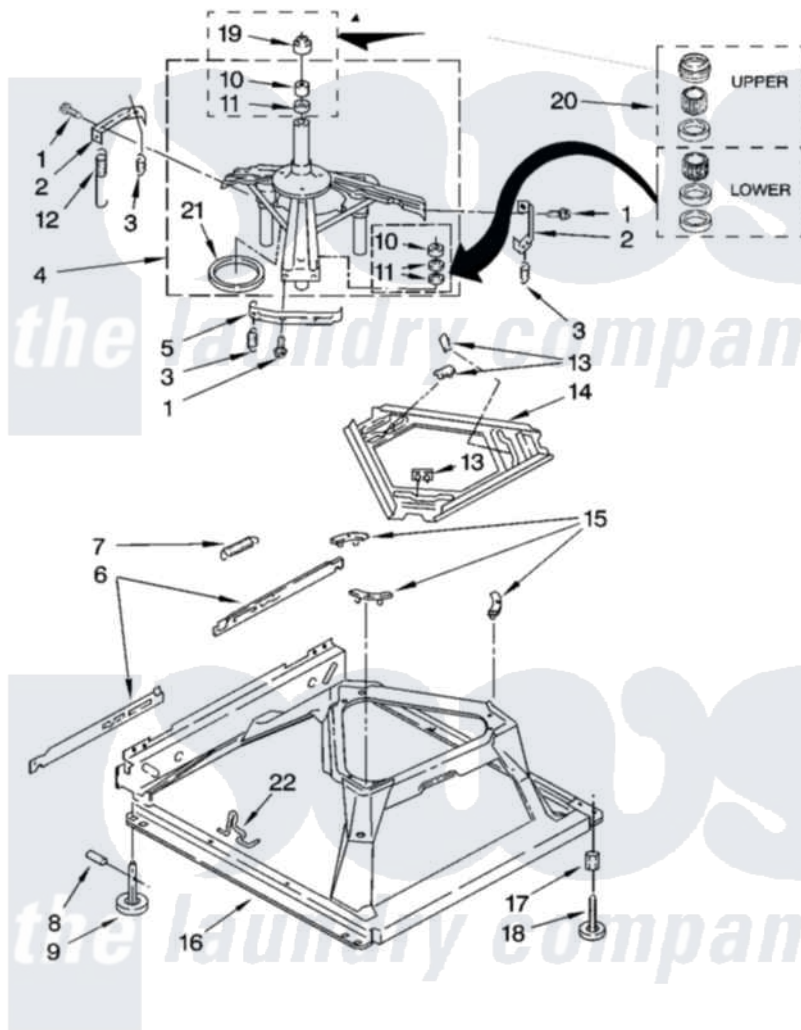

Maytag MTW5805TW0 05 - MACHINE BASE PARTS

MACHINE BASE PARTS

For Model: MTW5805TW0
(White/Grey)

IMPORTANT: All Part Numbers Listed Are Whirlpool Numbers. Source Parts Through Whirlpool.

8

W10119863

Maytag [Residential Maytag MTW5805TW0 Washer Parts](#) Parts Diagram 05 - MACHINE BASE PARTS

[Click on the part number to view part](#)

Item	Original Part Number	Replaced By	Status	Part Description
1	3400076			Screw, Bracket Mounting
2	64067			Bracket, Spring Outer
3	63907			Spring, Suspension
4	8575214	280184		Support
5	64065			Bracket, Spring Outer
6	63466			Link, Leveling Mechanism
7	62597	8316845		Spring
8	62837			Pin, Knurled
9	62596	285244		Feet-Leveling
10	8546455			Bearing, Centerpost
11	357409	359449		Seal, Agitator Shaft
12	388492	W10250667		Spring, Counterweight
13	62568	285219		Pad
14	3946509			Plate, Suspension
15	3363660	285744		Pad
16	3946512	285771		Base

17	3359452	Nut, Lock
18	W10001130	Foot, Leveling
19	8577376	Seal, Centerpost
20	285203	Centerpost Bearing Kit
21	63134	Ring, Sound Deadening
22	63806	W10145155 Retainer, Suspension Spring