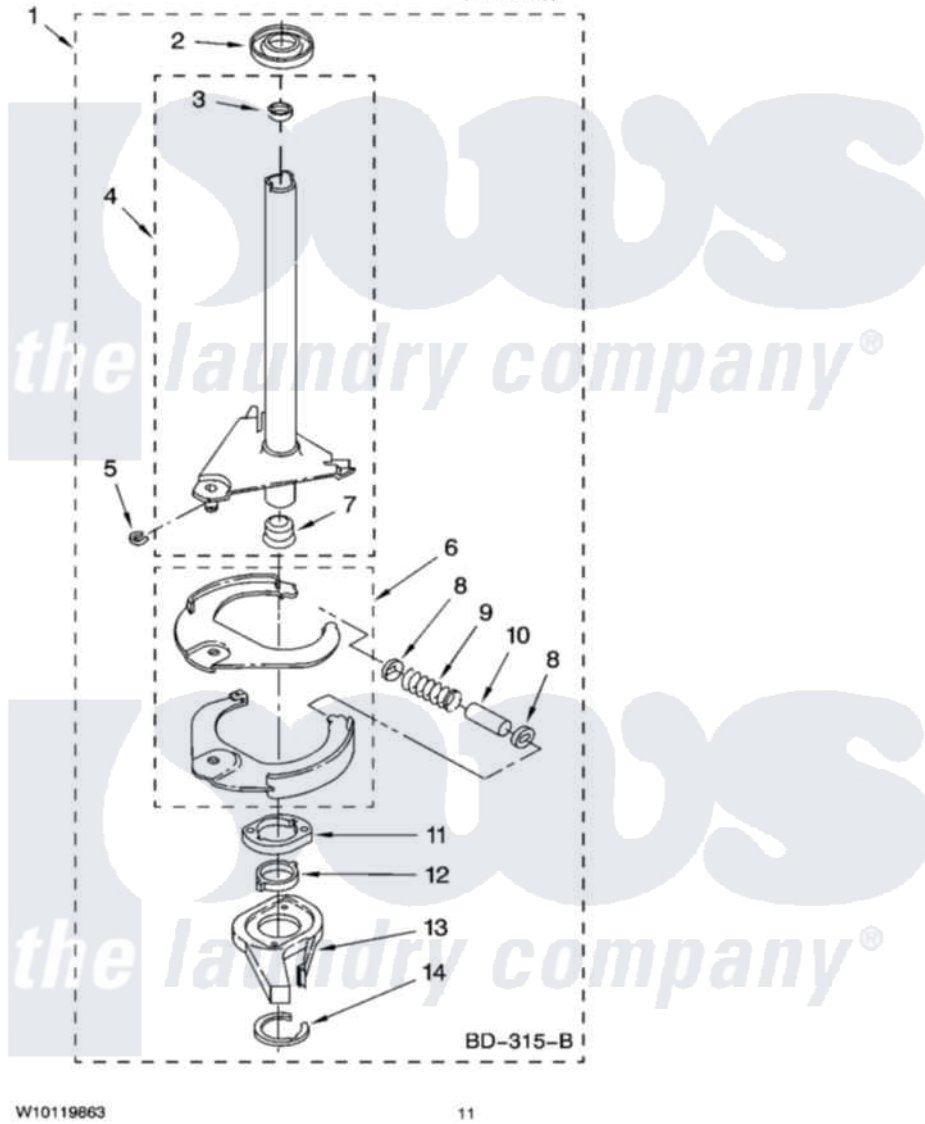

Maytag MTW5805TW0 07 - BRAKE AND DRIVE TUBE PARTS

BRAKE AND DRIVE TUBE PARTS

For Model: MTW5805TW0
(White/Grey)

W10119863

11

Maytag Residential Maytag MTW5805TW0 Washer Parts Parts Diagram 07 - BRAKE AND DRIVE TUBE PARTS

Click on the part number to view part

Item	Original Part Number	Replaced By	Status	Part Description
1	388952	285792		Basketdrive
2	62658			Ring, Thrust
3	356427			Seal, Spin Pinion
4	64027	64208		Tube-Spin
5	64035	W10083190		Ring, Retaining
6	64232	285438		Shoe-Brake
7	62703	8546462		"T" Bearing, Spin Tube
8	3353956	285658		Sleeve
9	387806		Not Available	Spring, Brake
10	3355360	285658		Sleeve
11	661516	8546461		Cam, Brake Release
12	63022			Sleeve, Cam
13	64194	285790		Lining
14	90368	W10083200		Ring, Retaining
"			Not Available	
"	285208			Lubricant