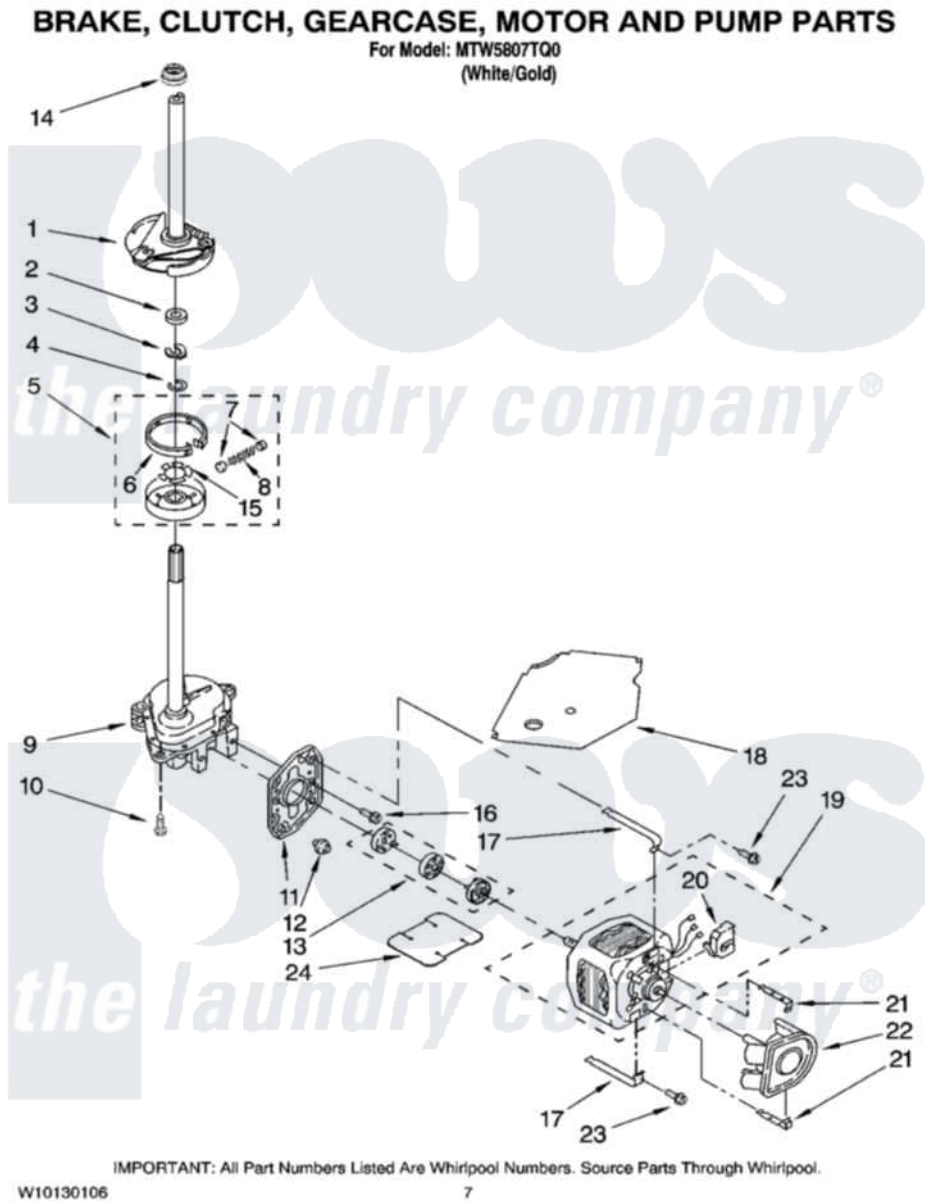

# Maytag MTW5807TQ0 04 - BRAKE, CLUTCH, GEARCASE, MOTOR AND PUMP PARTS

Maytag [Residential Maytag MTW5807TQ0 Washer Parts](#) Parts Diagram 04 - BRAKE, CLUTCH, GEARCASE, MOTOR AND PUMP PARTS  
Click on the part number to view part

Item	Original Part Number	Replaced By	Status	Part Description
1	388952	<a href="#">285792</a>		Basketdrive
2	<a href="#">63292</a>			Washer, Spin Tube Thrust
3	62697	<a href="#">W10080230</a>		Ring, Spin Tube Support
4	63283	<a href="#">285353</a>		Ring
5	3951311	<a href="#">285785</a>		Clutch
6	3951308	<a href="#">285790</a>		Lining
7	<a href="#">62646</a>			Cap, Clutch Spring
8	<a href="#">3946792</a>			Spring And Damper Assembly
9	3360630	<a href="#">3360629</a>		Gearcase
10	3357334	<a href="#">3400516</a>		Screw Anti-Rattle
11	<a href="#">62611</a>			Plate, Motor Mount To Gearcase
12	<a href="#">62691</a>			Grommet, Motor
13	3978849	<a href="#">285852A</a>		Coupling
14	<a href="#">8577374</a>			Seal, Centerpost

15	<a href="#">3355454</a>		Clip, Main Drive
16	<a href="#">3400516</a>		Screw Anti-Rattle
17	3349637	<a href="#">W10086010</a>	Retainer, Motor
18	<a href="#">3362089</a>		Shield, Tub To Motor
19	8528157	<a href="#">661600</a>	Motor, Main Drive
20	<a href="#">3952056</a>		Switch, Main Drive Motor
21	<a href="#">8546127</a>		Retainer, Pump
22	<a href="#">3363394</a>		Pump
23	3387485	<a href="#">273556</a>	Screw, 10-16 X 5/8
24	<a href="#">3946532</a>		Shield, Motor