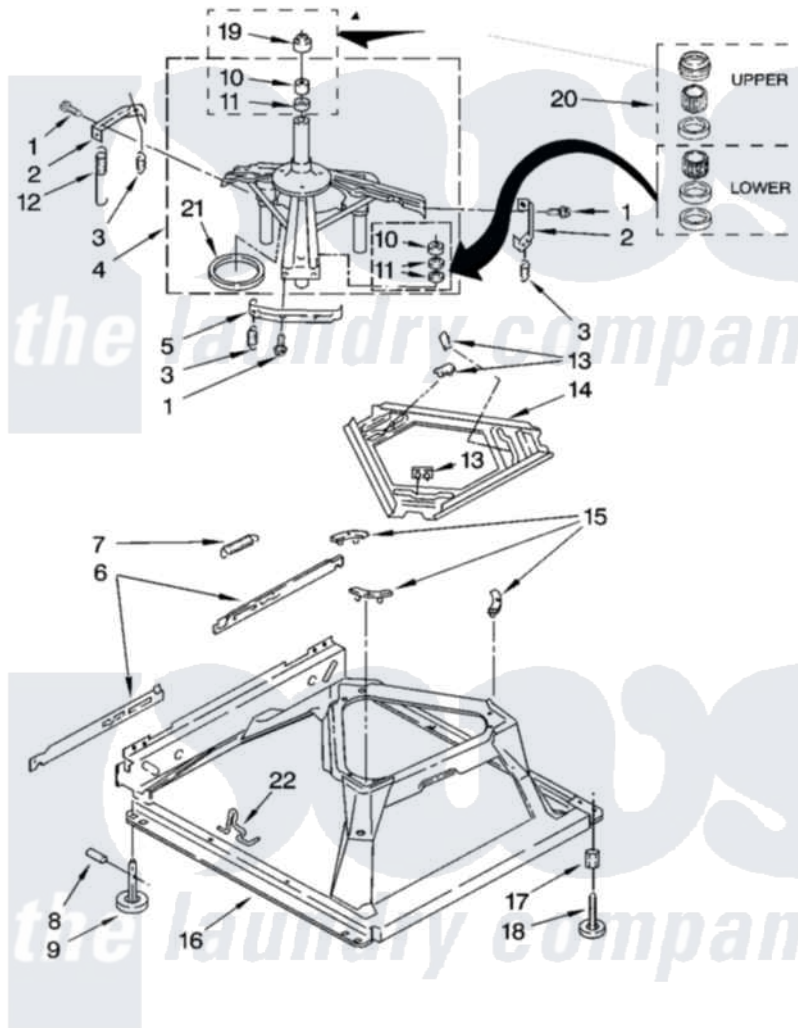

Maytag MTW5807TQ0 05 - MACHINE BASE PARTS

MACHINE BASE PARTS

For Model: MTW5807TQ0
(White/Gold)

IMPORTANT: All Part Numbers Listed Are Whirlpool Numbers. Source Parts Through Whirlpool.

8

W10130106

Maytag Residential Maytag MTW5807TQ0 Washer Parts Parts Diagram 05 - MACHINE BASE PARTS

[Click on the part number to view part](#)

Item	Original Part Number	Replaced By	Status	Part Description
1	3400076			Screw, Bracket Mounting
2	64067			Bracket, Spring Outer
3	63907			Spring, Suspension
4	8575214	280184		Support
5	64065			Bracket, Spring Outer
6	63466			Link, Leveling Mechanism
7	62597	8316845		Spring
8	62837			Pin, Knurled
9	62596	285244		Feet-Leveling
10	8546455			Bearing, Centerpost
11	357409	359449		Seal, Agitator Shaft
12	388492	W10250667		Spring, Counterweight
13	62568	285219		Pad
14	3946509			Plate, Suspension
15	3363660	285744		Pad
16	3946512	285771		Base

17	3359452	Nut, Lock
18	W10001130	Foot, Leveling
19	8577376	Seal, Centerpost
20	285203	Centerpost Bearing Kit
21	63134	Ring, Sound Deadening
22	63806	W10145155 Retainer, Suspension Spring