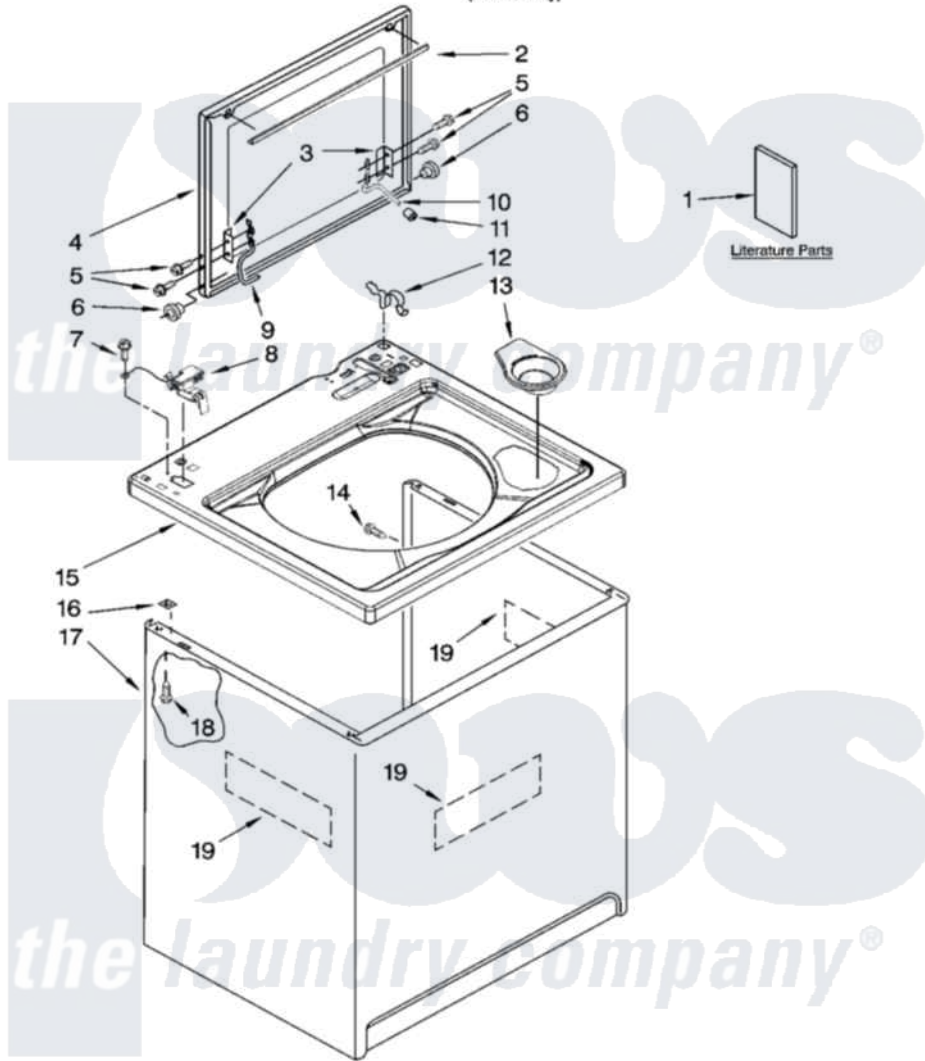

# Maytag MTW5821TW0 01 - TOP AND CABINET PARTS

## TOP AND CABINET PARTS

For Model: MTW5821TW0  
(White/Grey)

AUTOMATIC  
WASHER

IMPORTANT: All Part Numbers Listed Are Whirlpool Numbers. Source Parts Through Whirlpool.

3-07 Litho in U.S.A. (drd)

1

Part No. W10119865 Rev. A

[Maytag Residential Maytag MTW5821TW0 Washer Parts](#) Parts Diagram 01 - TOP AND CABINET PARTS

[Click on the part number to view part](#)

Item	Original Part Number	Replaced By	Status	Part Description
1	W10092682		Not Available	Use & Care Guide
"	W10092688		Not Available	Feature Sheet
"	W10092736		Not Available	Energy Guide
"	W10111392		Not Available	Wiring Diagram
2	<a href="#">8054939</a>			Seal, Lid
3	<a href="#">21097</a>			Pad, Lid Hinge
4	W10093680	<a href="#">W10193865</a>		Lid
5	<a href="#">W10119828</a>			Screw, Lid Hinge Mounting
6	<a href="#">8319539</a>			Bearing, Lid Hinge
7	<a href="#">3351614</a>			Screw, Gearcase Cover Mounting
8	<a href="#">8318084</a>			Switch, Lid
9	8559336	<a href="#">W10225136</a>		Hinge 7 Pad Assembly
10	<a href="#">54583</a>			Hinge, Lid
11	<a href="#">19119</a>			Bumper, Lid Hinge
12	<a href="#">62780</a>			Clip, Top And Cabinet And Rear Panel

13	<a href="#">8565967</a>		Dispenser, Bleach
14	3357011	<a href="#">308685</a>	Side Trim )
15	<a href="#">8543479</a>		Top
16	62750		Spacer, Cabinet To Top (4)
17	<a href="#">63424</a>		Cabinet
18	<a href="#">3390631</a>		Screw, 10-16 X 3/8
19	<a href="#">3976348</a>		Absorber, Sound