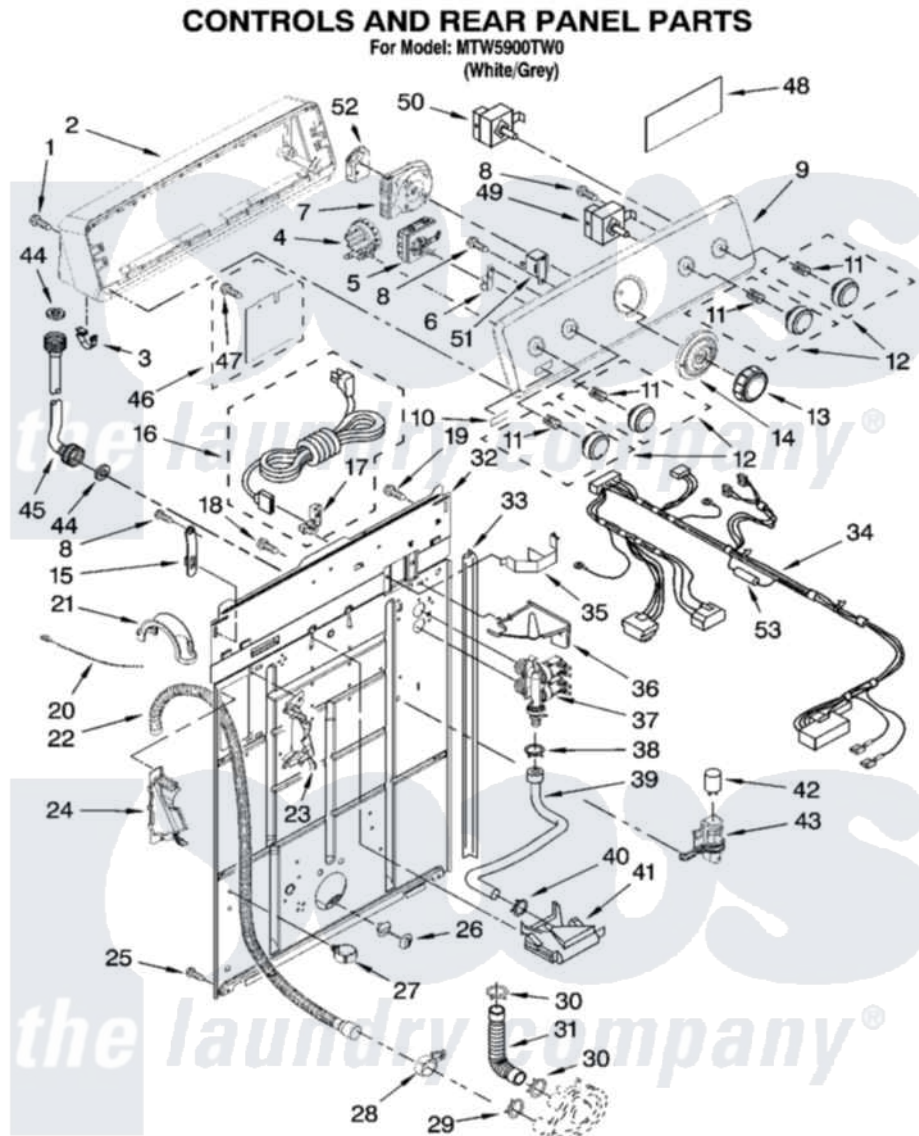

# Maytag MTW5900TW0 02 - CONTROLS AND REAR PANEL PARTS

IMPORTANT: All Part Numbers Listed Are Whirlpool Numbers. Source Parts Through Whirlpool.

W10119731

3

Maytag [Residential Maytag MTW5900TW0 Washer Parts](#) Parts Diagram 02 - CONTROLS AND REAR PANEL PARTS  
 Click on the part number to view part

Item	Original Part Number	Replaced By	Status	Part Description
1	359625	<a href="#">487240</a>		Screw, For Mtg. Service Capacitor
2	8579715		Not Available	Console Shell (Includes Item 3)
3	<a href="#">8312709</a>			Clip-Console
4	8577842	<a href="#">W10339250</a>		Switch-WL
5	<a href="#">8577786</a>			Switch, Water Temperature
6	<a href="#">8317975</a>			Restraint, Harness
7	W10111393	<a href="#">W10129395</a>		Timer
8	<a href="#">90767</a>			Screw, 8A X 3/8 HeX Washer Head Tapping
9	8579711	<a href="#">W10093758</a>		Console
10	W10112569	<a href="#">W10203949</a>		Medallion
11	<a href="#">8536939</a>			Clip, Knob
12	W10112572	<a href="#">W10110035</a>		Knob
13	<a href="#">W10110033</a>			Knob, Timer
14	<a href="#">W10112571</a>			Dial,