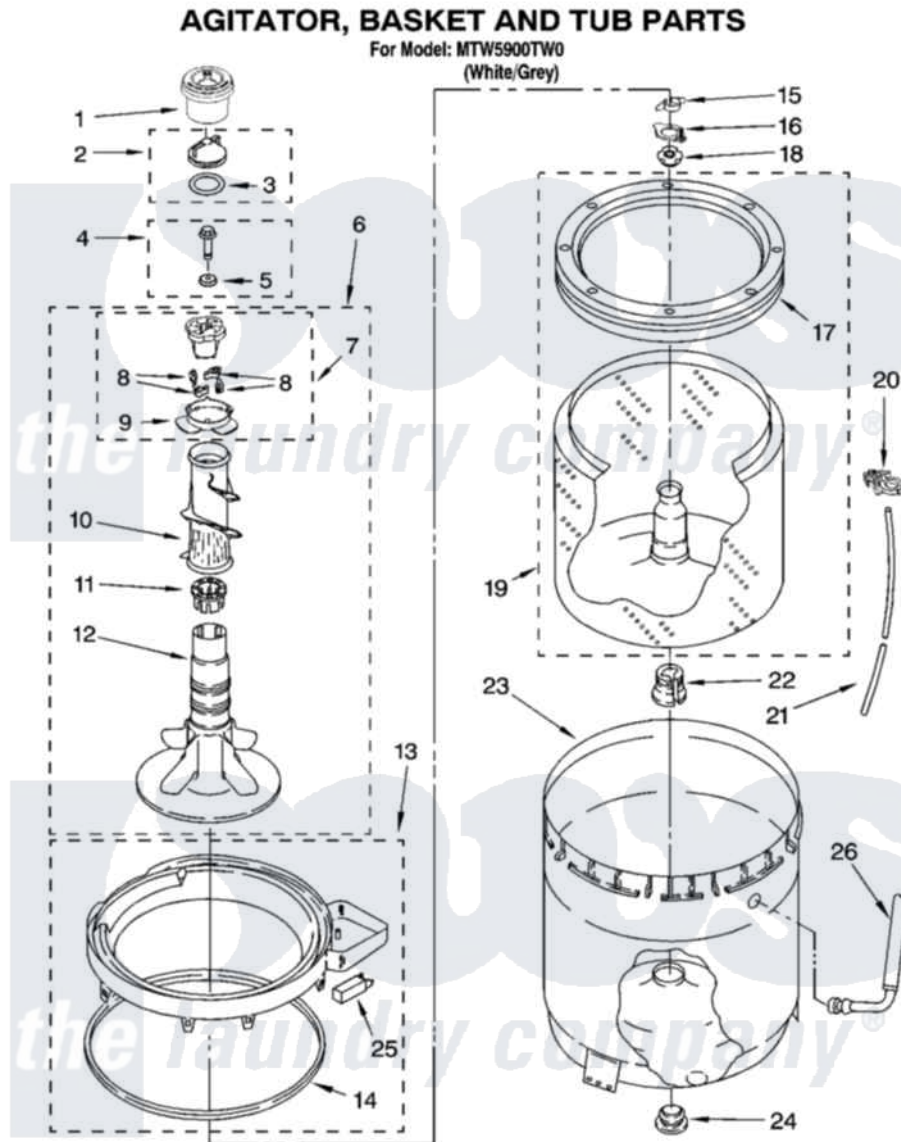

Maytag MTW5900TW0 03 - AGITATOR, BASKET AND TUB PARTS

IMPORTANT: All Part Numbers Listed Are Whirlpool Numbers. Source Parts Through Whirlpool.

W10119731

5

Maytag Residential Maytag MTW5900TW0 Washer Parts Diagram 03 - AGITATOR, BASKET AND TUB PARTS

Click on the part number to view part

Item	Original Part Number	Replaced By	Status	Part Description
1	8565968			Dispenser, Fabric Softener
2	3354733	W10074580		Cap, Barrier
3	3348855	W10072840		Fabric Softener
4	358237			Screw And Washer
5	3949550			Washer
6	W10093672			Agitator
7	3363663	285811		Cam-Agitator
8	3366877	80040		Dog-Agitator
9	3363661			Bearing, Driven Cam
10	3349019			Auger, Agitator
11	3350389	285587		Washer
12	W10110020			Agitator
13	3954507	W10213410		Ring-Tub
14	3359585	3976308		Gasket, Tub Ring
15	3354845			Clip, Agitator
16	8543666			Washer, Agitator

17	W10106550	W10006326	Balance Ring
18	W10116603	W10116602	Nut, Spanner
19	8579546		Basket And Balance Ring
20	2219077		Clip, Pressure Switch Hose
21	3347780	353244	Hose, Pressure Switch
22	389140		Tub Block, Basket Drive
23	8283125		Tub
24	383727		Gasket, Centerpodt
25	8318246	W10213410	Ring-Tub
26	3948705		Hose, Bleach