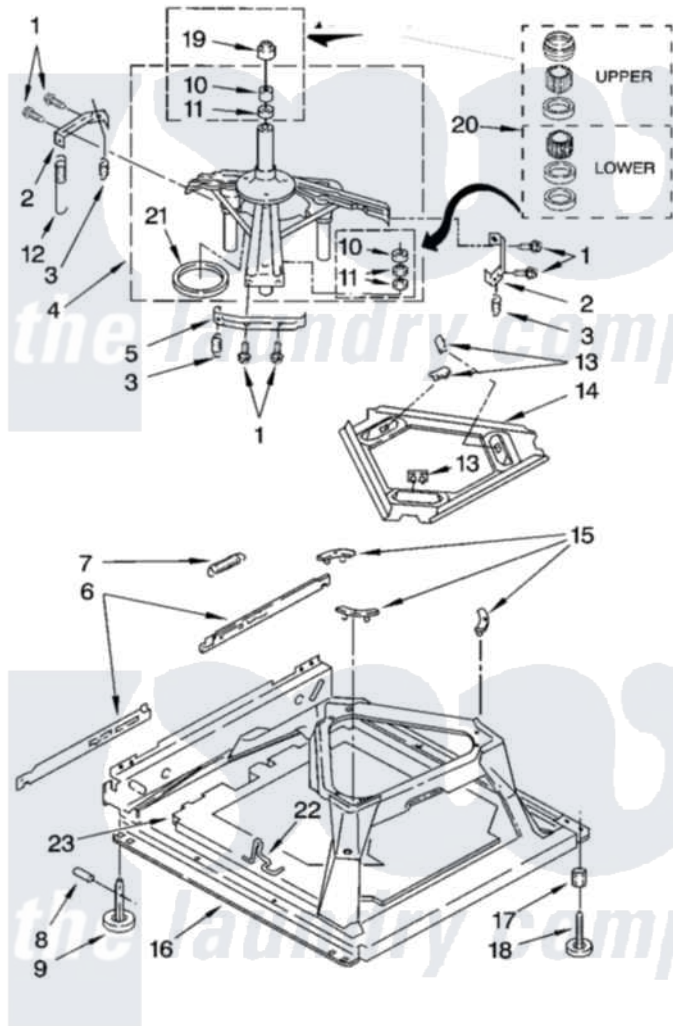

Maytag MTW5900TW0 05 - MACHINE BASE PARTS

MACHINE BASE PARTS

For Model: MTW5900TW0
(White/Grey)

IMPORTANT: All Part Numbers Listed Are Whirlpool Numbers. Source Parts Through Whirlpool.

8

W10119731

Maytag [Residential Maytag MTW5900TW0 Washer Parts](#) Parts Diagram 05 - MACHINE BASE PARTS

[Click on the part number to view part](#)

Item	Original Part Number	Replaced By	Status	Part Description
1	3400076			Screw, Bracket Mounting
2	64067			Bracket, Spring Outer
3	63907			Spring, Suspension
4	8575214	280184		Support
5	64065			Bracket, Spring Outer
6	63466			Link, Leveling Mechanism
7	62597	8316845		Spring
8	62837			Pin, Knurled
9	62596	285244		Feet-Leveling
10	8546455			Bearing, Centerpost
11	357409	359449		Seal, Agitator Shaft
12	8318050	285901		Spring
13	62568	285219		Pad
14	3946509			Plate, Suspension
15	3363660	285744		Pad
16	3946512	285771		Base

17	3359452	Nut, Lock
18	W10001130	Foot, Leveling
19	8577376	Seal, Centerpost
20	285203	Centerpost Bearing Kit
21	63134	Ring, Sound Deadening
22	63806	W10145155 Retainer, Suspension Spring
23	8544816	Absorber, Sound