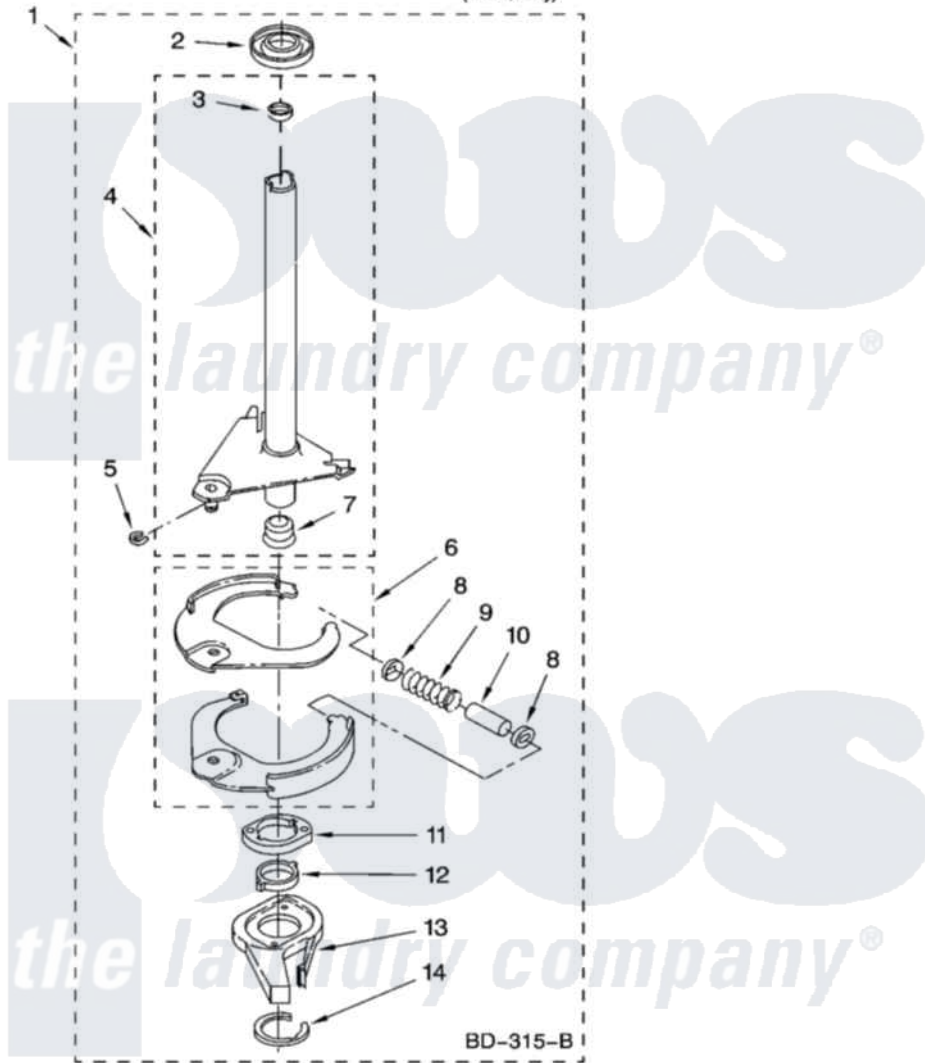

Maytag MTW5900TW0 07 - BRAKE AND DRIVE TUBE PARTS

BRAKE AND DRIVE TUBE PARTS

For Model: MTW5900TW0
(White/Grey)

IMPORTANT: All Part Numbers Listed Are Whirlpool Numbers. Source Parts Through Whirlpool.

W10119731

11

Maytag Residential Maytag MTW5900TW0 Washer Parts Parts Diagram 07 - BRAKE AND DRIVE TUBE PARTS

Click on the part number to view part

Item	Original Part Number	Replaced By	Status	Part Description
1	388952	285792		Basketdrive
2	62658			Ring, Thrust
3	356427			Seal, Spin Pinion
4	64027	64208		Tube-Spin
5	64035	W10083190		Ring, Retaining
6	64232	285438		Shoe-Brake
7	62703	8546462		"T" Bearing, Spin Tube
8	3353956	285658		Sleeve
9	387806		Not Available	Spring, Brake
10	3355360	285658		Sleeve
11	661516	8546461		Cam, Brake Release
12	63022			Sleeve, Cam
13	64194	285790		Lining
14	90368	W10083200		Ring, Retaining
"			Not Available	
"	285208			Lubricant