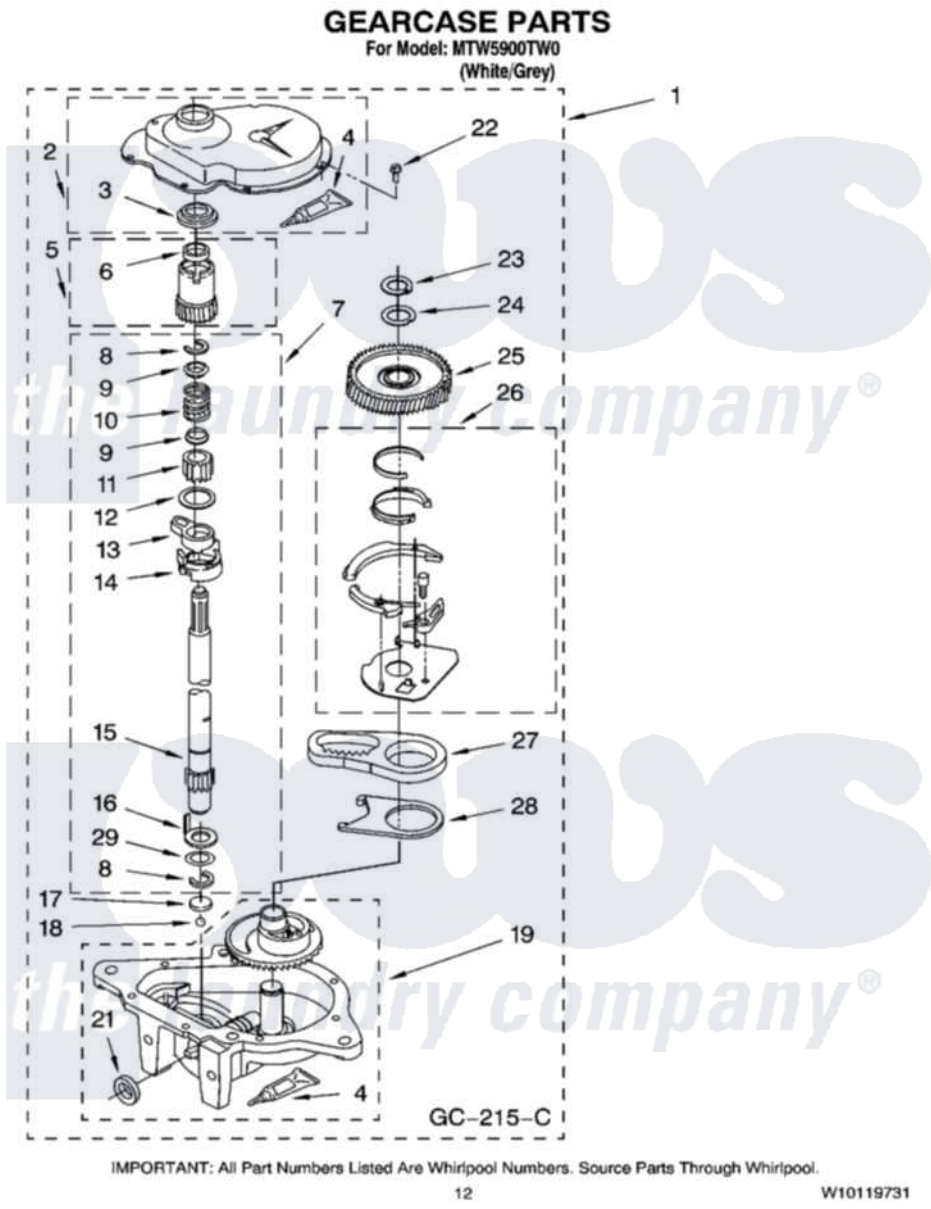

**Maytag MTW5900TW0 08 - GEARCASE PARTS, OPTIONAL PARTS (NOT INCLUDED)**

Maytag Residential Maytag MTW5900TW0 Washer Parts Parts Diagram 08 - GEARCASE PARTS, OPTIONAL PARTS (NOT INCLUDED)

Click on the part number to view part

Item	Original Part Number	Replaced By	Status	Part Description
1	3360630	<a href="#">3360629</a>		Gearcase
2	<a href="#">285202</a>			Cover, Gearcase
3	<a href="#">3349985</a>			Seal, Gearcase Cover
4	<a href="#">285195</a>			Sealer Sealer, Gasket
5	63320	<a href="#">285362</a>		Gear and Pinion
6	<a href="#">356427</a>			Seal, Spin Pinion
7	<a href="#">389387</a>			Shaft, Agitator
8	90369		Not Available	Ring, Retaining (2)
9	<a href="#">62677</a>			Retainer, Spring
10	<a href="#">62676</a>			Spring, Agitator
11	63273	<a href="#">285509</a>		Shaft, Agitator
12	<a href="#">62619</a>			Washer, Agitator Gear
13	62580	<a href="#">285206</a>		Cam-Agitator
14	62581	<a href="#">285206</a>		Cam-Agitator
15	<a href="#">285509</a>			Shaft, Agitator