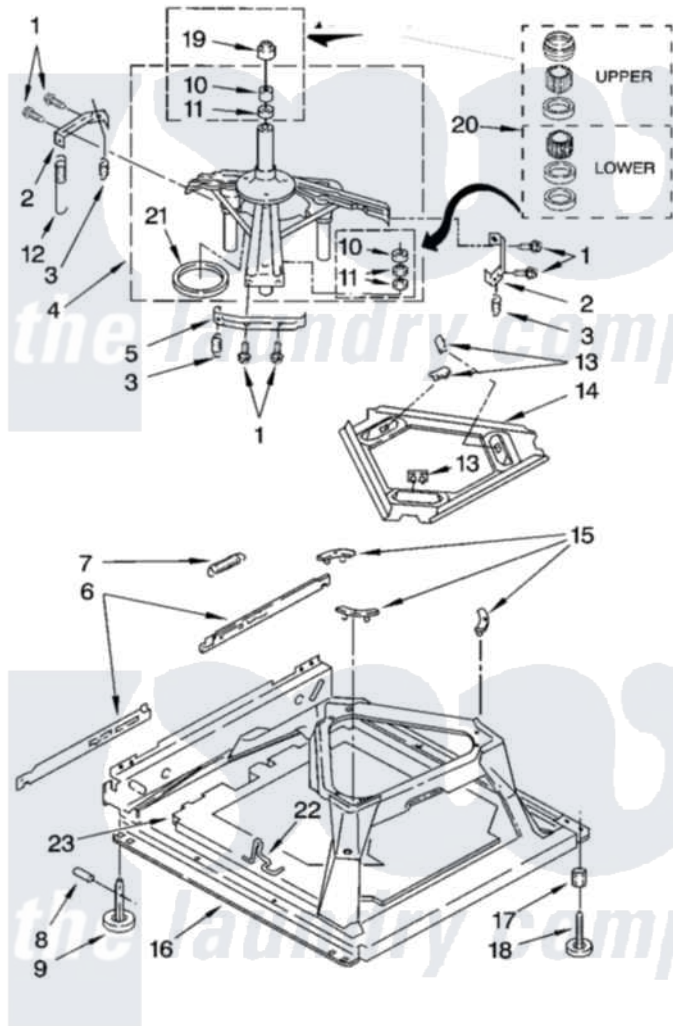

# Maytag MTW5940TW0 05 - MACHINE BASE PARTS

## MACHINE BASE PARTS

For Model: MTW5940TW0  
(White/Grey)

IMPORTANT: All Part Numbers Listed Are Whirlpool Numbers. Source Parts Through Whirlpool.

8

W10119876

Maytag [Residential Maytag MTW5940TW0 Washer Parts](#) Parts Diagram 05 - MACHINE BASE PARTS  
Click on the part number to view part

Item	Original Part Number	Replaced By	Status	Part Description
1	<a href="#">3400076</a>			Screw, Bracket Mounting
2	<a href="#">64067</a>			Bracket, Spring Outer
3	<a href="#">63907</a>			Spring, Suspension
4	8575214	<a href="#">280184</a>		Support
5	<a href="#">64065</a>			Bracket, Spring Outer
6	<a href="#">63466</a>			Link, Leveling Mechanism
7	62597	<a href="#">8316845</a>		Spring
8	<a href="#">62837</a>			Pin, Knurled
9	62596	<a href="#">285244</a>		Feet-Leveling
10	<a href="#">8546455</a>			Bearing, Centerpost
11	357409	<a href="#">359449</a>		Seal, Agitator Shaft
12	8318050	<a href="#">285901</a>		Spring
13	62568	<a href="#">285219</a>		Pad
14	<a href="#">3946509</a>			Plate, Suspension
15	3363660	<a href="#">285744</a>		Pad
16	3946512	<a href="#">285771</a>		Base

17	<a href="#">3359452</a>	Nut, Lock
18	<a href="#">W10001130</a>	Foot, Leveling
19	<a href="#">8577376</a>	Seal, Centerpost
20	<a href="#">285203</a>	Centerpost Bearing Kit
21	<a href="#">63134</a>	Ring, Sound Deadening
22	63806	<a href="#">W10145155</a> Retainer, Suspension Spring
23	<a href="#">8544816</a>	Absorber, Sound