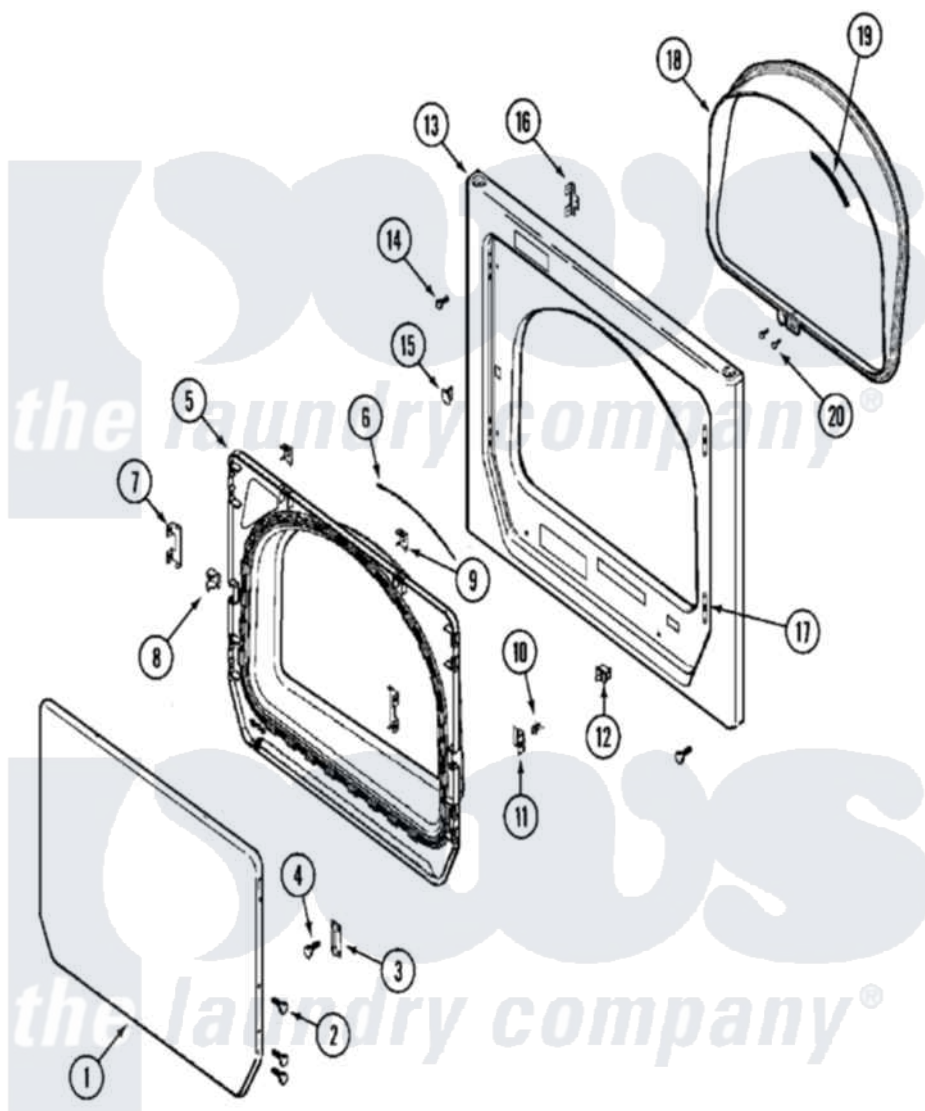

Maytag MUE15MNAYW 03 - DOOR (UPPER)

Maytag Residential Maytag MUE15MNAYW Dryer Parts Parts Diagram 03 - DOOR (UPPER)
 Click on the part number to view part

Item	Original Part Number	Replaced By	Status	Part Description
001	33002079	33002128		Panel- Out
002	22002063			Screw No.8-18AB Wafer Head
003	33002017			Hinge, Door
004	22002062	98006631		Screw
005	33002080	33002020		Door, Inner W/Seal
006	33002094			Seal, Door
007	22002038			Clip, Door
008	33001763			Plug, Inner Door
009	22002039			Clip, Door
010	33001761			Strike, Door
011	33001793			Bracket, Strike
012	33001509	W10169313		Switch-Dor
013	33001711	33002936		Medallion-
"	33002051		Not Available	SCREW, FRONT PANEL
"	33002081			Panel, Front
014	33001486	98008544		Screw

015	33001791	306436	Door Latch Kit--W
016	33002025		Twin Speednut
017	33001175		Cover, Hinge Hole
018	33002026		Extension, Tumbler Front
019	33001767		Seal, Shroud
020	33001855	33002917	Screw, No.10-16