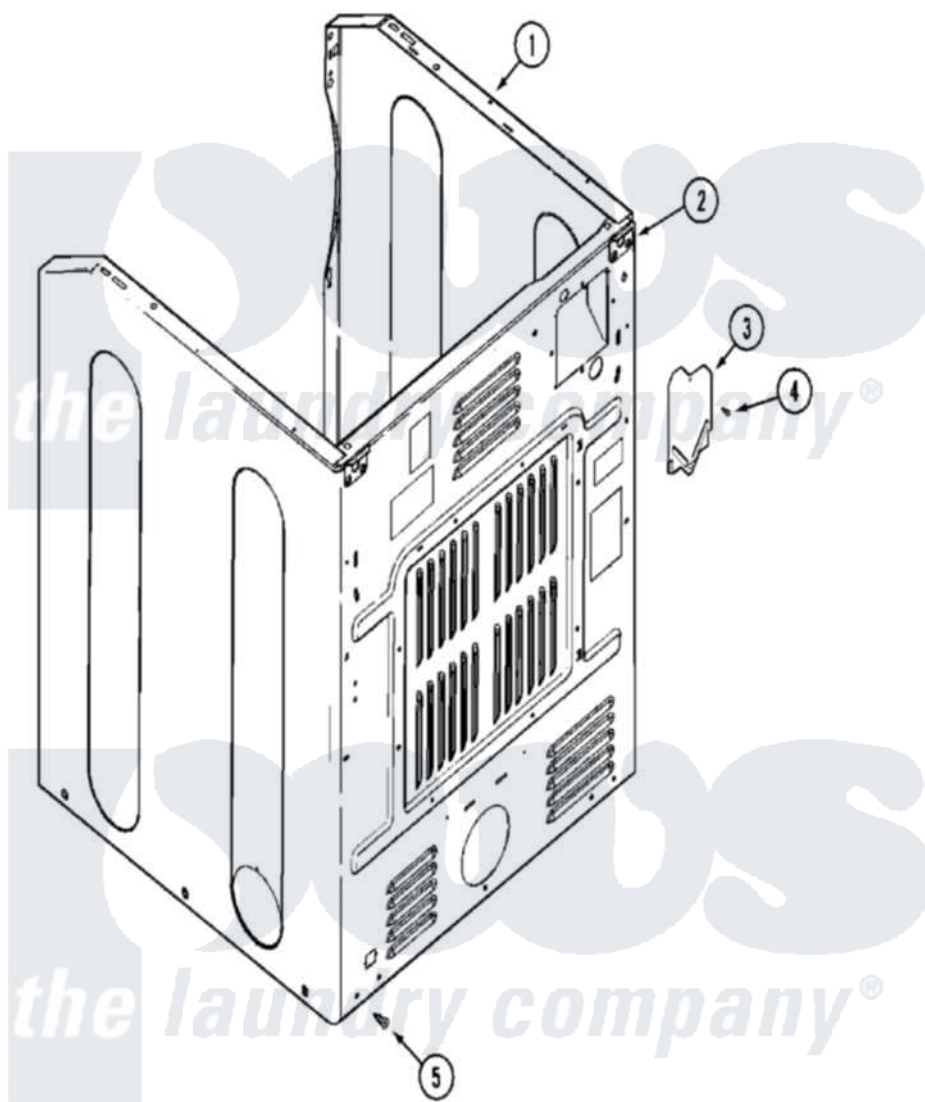

# Maytag MUE15MNAYW 04 - CABINET-REAR

Maytag Residential Maytag MUE15MNAYW Dryer Parts Parts Diagram 04 - CABINET-REAR  
 Click on the part number to view part

Item	Original Part Number	Replaced By	Status	Part Description
001	<a href="#">33002626</a>			Cabinet, Assembly
"	NLA		Not Available	CABINET (WHT-LWR)
"	NLA		Not Available	PLUG, HOLE
002	<a href="#">22001995</a>			Screw Note: Screw, Tumbler Front And Shroud
"	22003367	<a href="#">22004095</a>		Hinge, Plastic
"	NLA		Not Available	BRACKET, CABINET HINGE
003	<a href="#">33001795</a>			Cover, Terminal Block
004	<a href="#">22001995</a>			Screw Note: Screw, Tumbler Front And Shroud
005	<a href="#">22001995</a>			Screw Note: Screw, Tumbler Front And Shroud