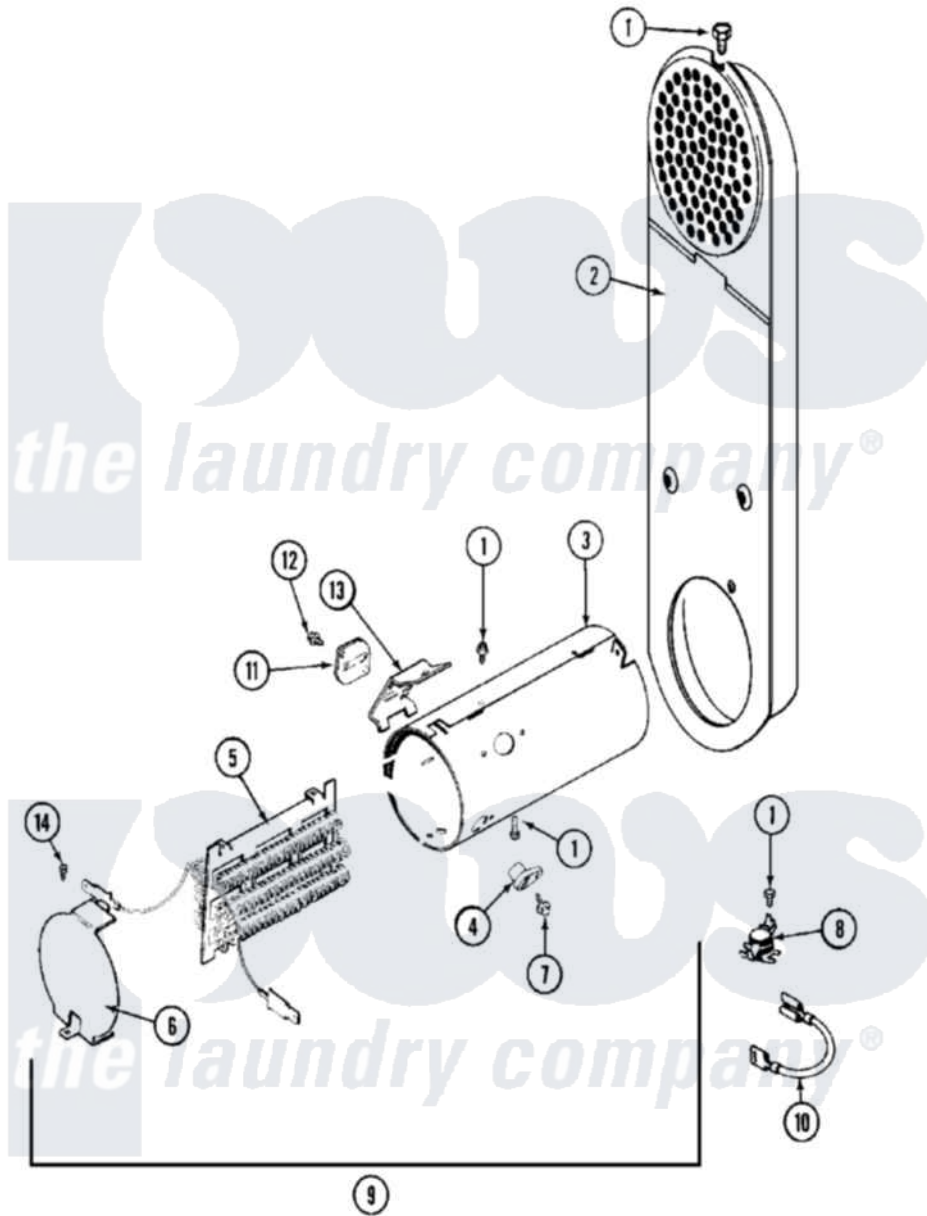

Maytag MUE15MNAYW 06 - HEATER

Maytag Residential Maytag MUE15MNAYW Dryer Parts Diagram 06 - HEATER
 Click on the part number to view part

Item	Original Part Number	Replaced By	Status	Part Description
001	211294	90767		Screw, 8A X 3/8 HeX Washer Head Tapping
002	33001803	33003038		Assembly, Inlet Duct-Elec
003	314995			Enclosure, Heater
004	314998			Insulator, Terminal
005	307185	308614		Heater Sub-Assembly
006	314999			Shield, Radiant
007	NLA		Not Available	SCREW
008	303396			Thermostat, Hi-Limit
009	307179			Heater Assembly
010	Y307173			Wire, Jumper
011	307473			Fuse, Thermal
012	NLA		Not Available	SCREW
013	315346			Bracket, Thermal Fuse
014	22001996	3370225		Screw
015	Y308590	W10116795		Heater