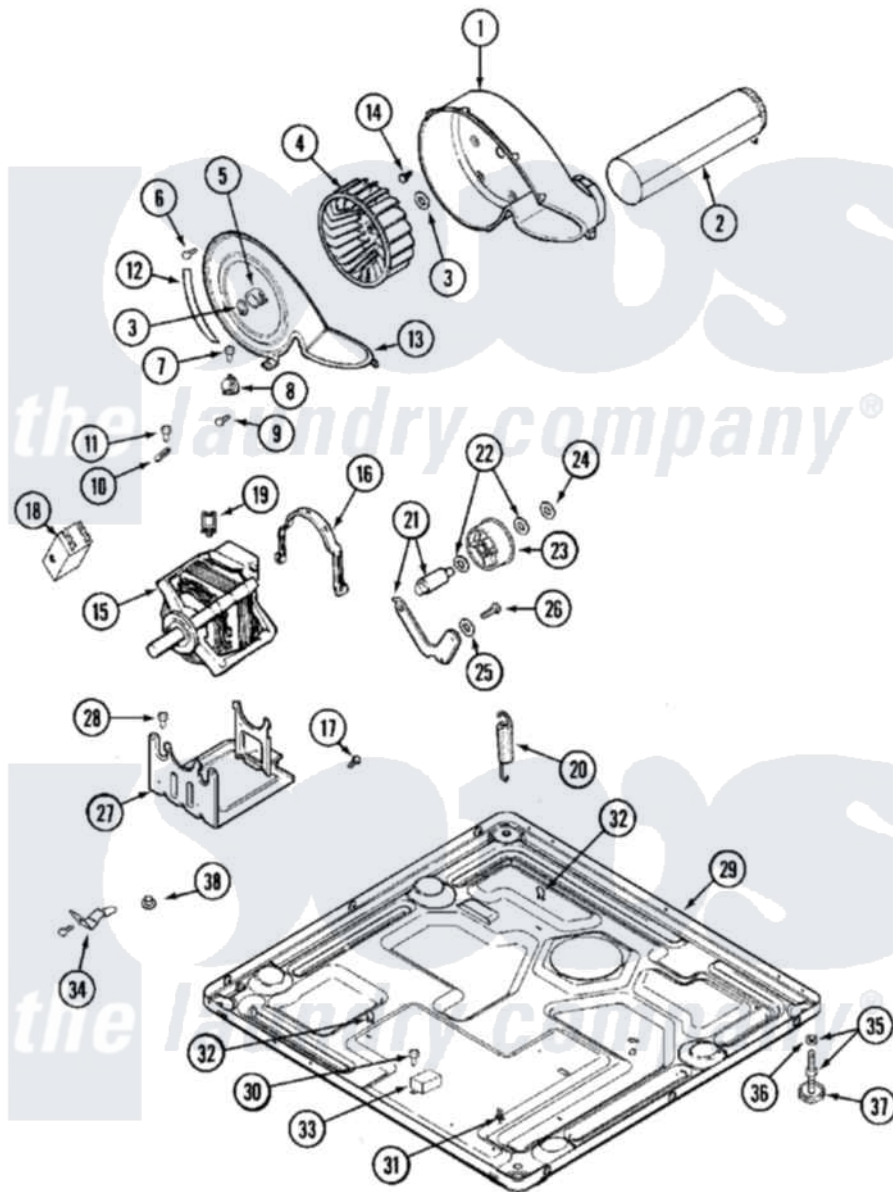

Maytag MUE15MNAYW 07 - MOTOR DRIVE

Maytag Residential Maytag MUE15MNAYW Dryer Parts Parts Diagram 07 - MOTOR DRIVE
 Click on the part number to view part

Item	Original Part Number	Replaced By	Status	Part Description
001	33001789			Housing, Blower
002	22001995			Screw Note: Screw, Tumbler Front And Shroud
"	33001800			Duct Assembly, Exhaust
003	410233	9703438		Ring-Retrn
004	33001790			Wheel, Blower
005	312967			Clamp, Blower Housing
006	33001855	33002917		Screw, No.10-16
007	Y313561			Screw---NA
008	303392			Thermostat, Cycling
"	306967			Thermostat, Multi-Temp Part Not Used Mde26ct-MN Only
"	33001306			Wire Harness, Thermostats
"	33002083			Wire, Thermostat Jumper
009	22001996	3370225		Screw
010	33001762			Fuse, Thermal
011	NLA		Not Available	SCREW, THERMAL CUT-OFF