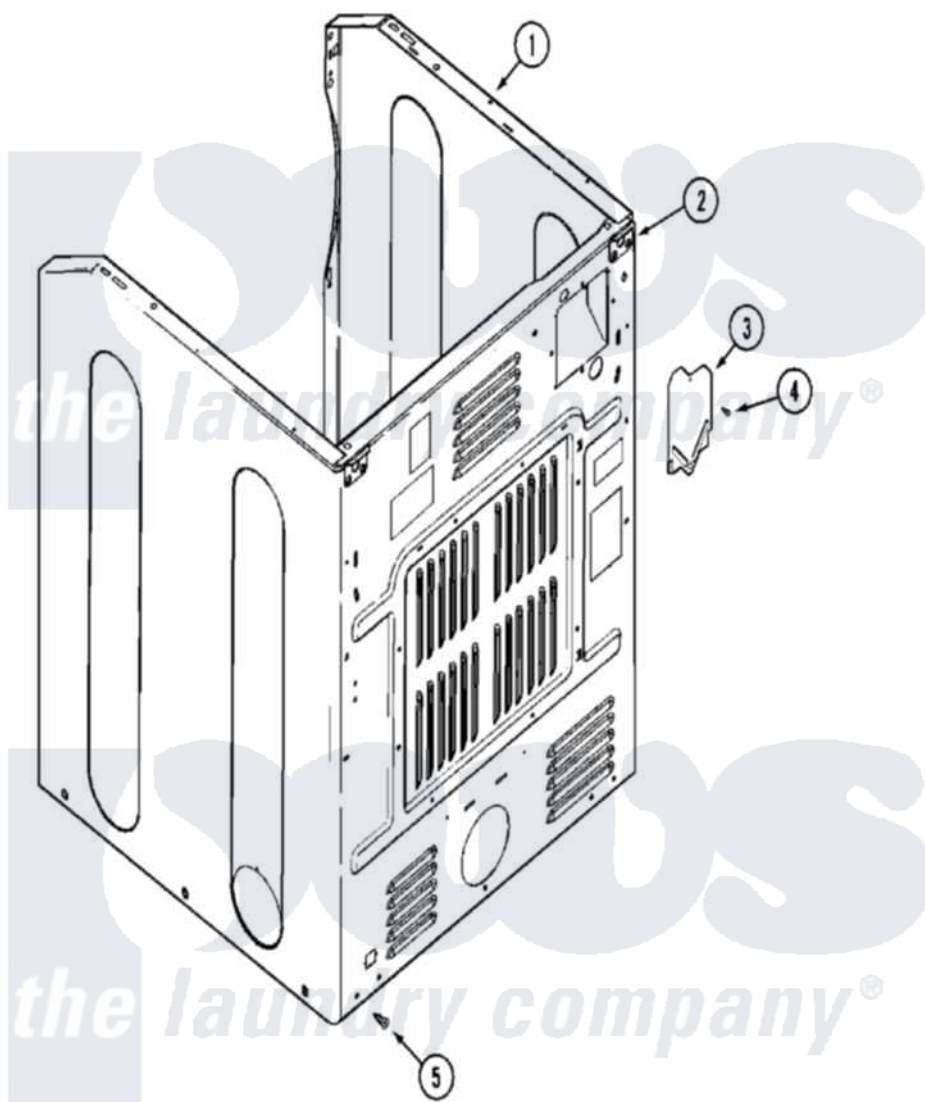

Maytag MUE15MNAZW 04 - CABINET-REAR

Maytag Residential Maytag MUE15MNAZW Dryer Parts Parts Diagram 04 - CABINET-REAR
 Click on the part number to view part

Item	Original Part Number	Replaced By	Status	Part Description
001	33002626			Cabinet, Assembly
"	NLA		Not Available	CABINET (WHT-LWR)
"	NLA		Not Available	PLUG, HOLE
002	22001995			Screw Note: Screw, Tumbler Front And Shroud
"	22003367	22004095		Hinge, Plastic
"	NLA		Not Available	BRACKET, CABINET HINGE
003	33001795			Cover, Terminal Block
004	22001995			Screw Note: Screw, Tumbler Front And Shroud
005	22001995			Screw Note: Screw, Tumbler Front And Shroud