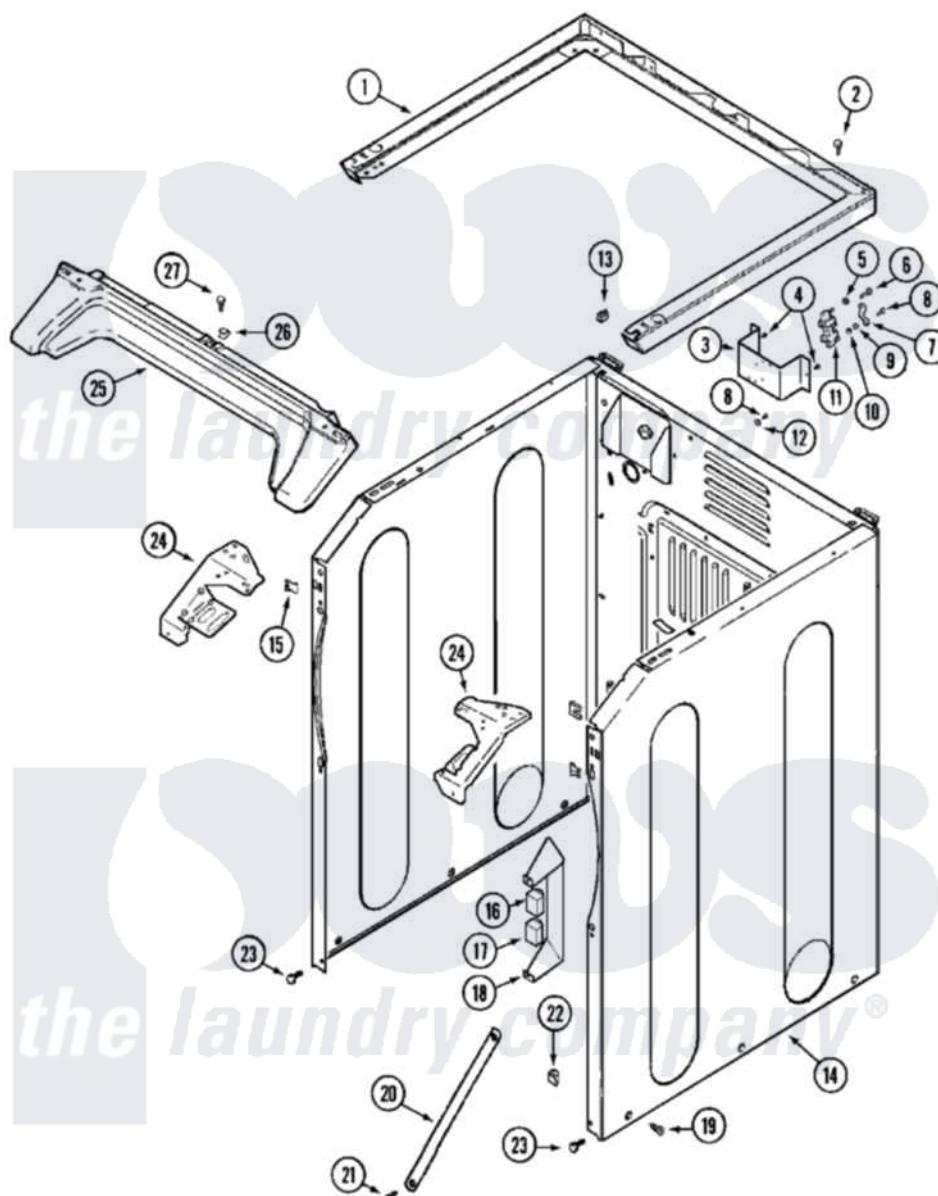

# Maytag MUE15PDAYA 04 - CABINET-FRONT (LOWER)

Maytag Residential Maytag MUE15PDAYA Dryer Parts Parts Diagram 04 - CABINET-FRONT (LOWER)

[Click on the part number to view part](#)

Item	Original Part Number	Replaced By	Status	Part Description
001	33002005	<a href="#">33002963</a>		Support, Weld Assembly
"	NLA		Not Available	SUPPORT (ALM)
002	22001883	<a href="#">214354</a>		Screw, Top Cover To Cabnt.
003	NLA		Not Available	BRACKET, TERMINAL BLOCK---NA
004	<a href="#">22001995</a>			Screw Note: Screw, Tumbler Front And Shroud
005	<a href="#">Y311270</a>			Washer, Terminal Block
006	Y312209	<a href="#">W10001200</a>		Screw
007	<a href="#">Y312184</a>			Strap, Grounding
008	NLA		Not Available	SCREW, GROUND STRAP
009	311484	<a href="#">112432</a>		Nut
010	<a href="#">311093</a>			Washer, Terminal Connection
011	<a href="#">33001244</a>			Block, Terminal
012	NLA		Not Available	WASHER, GROUND LUG
013	<a href="#">22001502</a>			Fastener, U-NUt
014	<a href="#">33002626</a>			Cabinet, Assembly