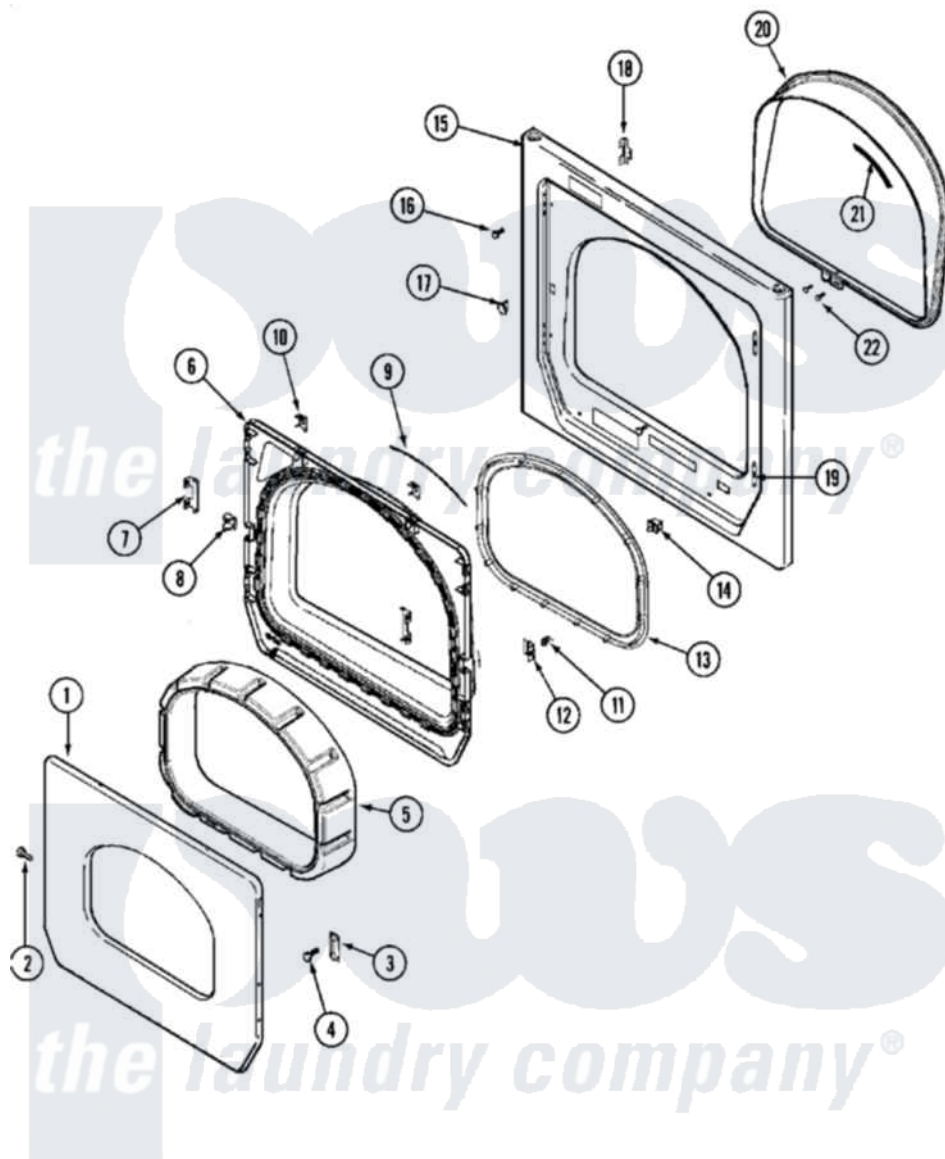

Maytag MUE15PDAYA 05 - DOOR (UPPER)

Maytag Residential Maytag MUE15PDAYA Dryer Parts Parts Diagram 05 - DOOR (UPPER)
 Click on the part number to view part

Item	Original Part Number	Replaced By	Status	Part Description
001	33002015			Door, Outer
"	NLA		Not Available	DOOR, OUTER (ALM)
002	22002063			Screw No.8-18AB Wafer Head
"	22002064	489355		Screw, 8 X 1/2
003	33002017			Hinge, Door
004	22002062	98006631		Screw
005	22002300	9740848		Screw, Mixing Valve Mounting
"	33002018	33002780		Door Tunnel W` Handle
"	33002019	33002781		Door Tunne
006	33002020			Door, Inner W/Seal
"	NLA		Not Available	DOOR, INNER (ALM)
007	22002038			Clip, Door
008	33001763			Plug, Inner Door
009	33002094			Seal, Door
010	22002039			Clip, Door
011	33001761			Strike, Door

012	33001793		Bracket, Strike
013	33002022	33002607	Lens, Door
"	33002607		Lens, Door
014	33002038		Switch, Door
015	33001711	33002936	Medallion-
"	33002023	33002081	Panel, Front
"	33002024		Not Available
"	33002051		Not Available
016	33001486	98008544	Screw
017	33001791	306436	Door Latch Kit--W
018	33002025		Twin Speednut
019	33001175		Cover, Hinge Hole
"	33001176		Cover, Hinge Hole
020	33002026		Extension, Tumbler Front
021	33001767		Seal, Shroud
022	33001855	33002917	Screw, No.10-16