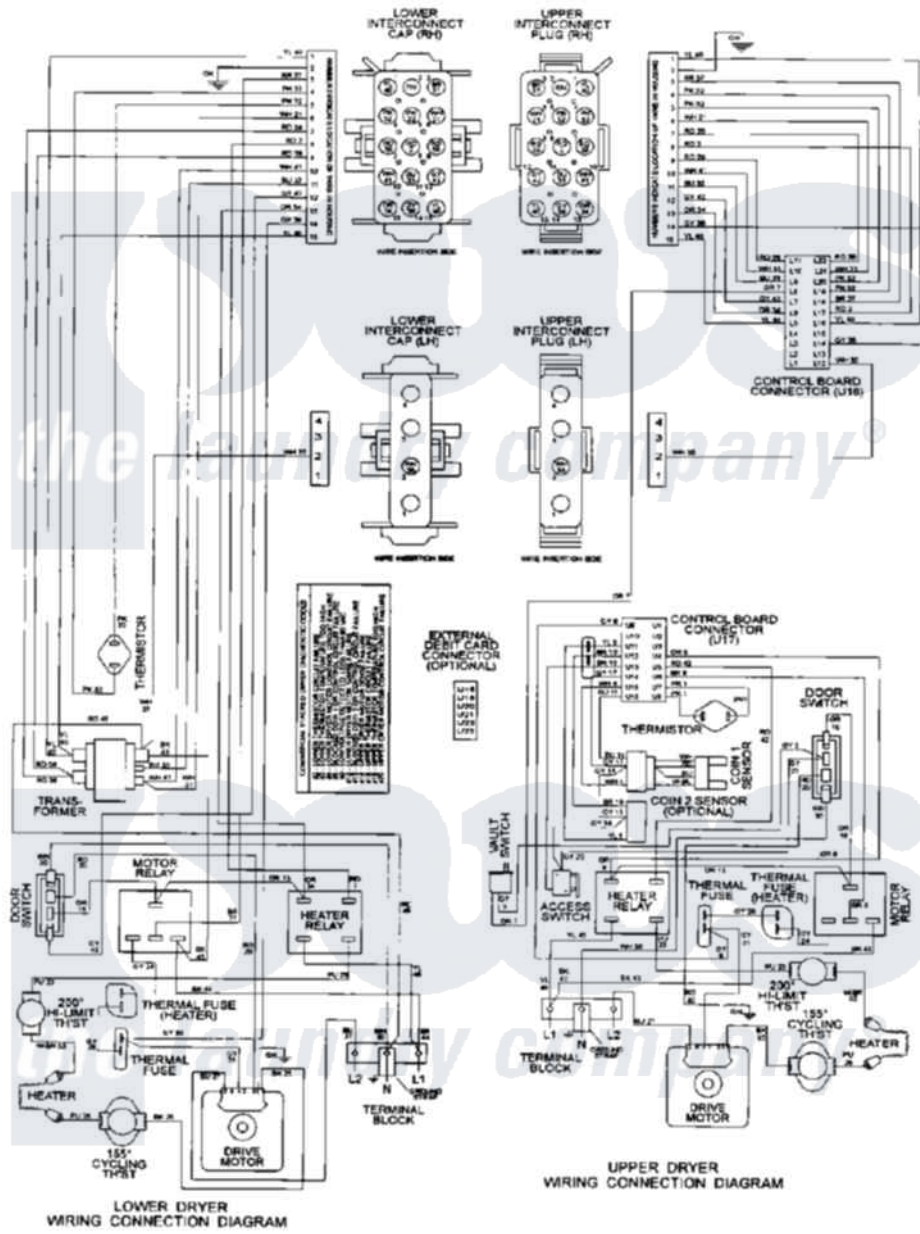

Maytag MUE15PDAYA 10 - WIRING INFORMATION

Maytag Residential Maytag MUE15PDAYA Dryer Parts Diagram 10 - WIRING INFORMATION
 Click on the part number to view part

Item	Original Part Number	Replaced By	Status	Part Description
001	NLA		Not Available	WIRING INFORMATION