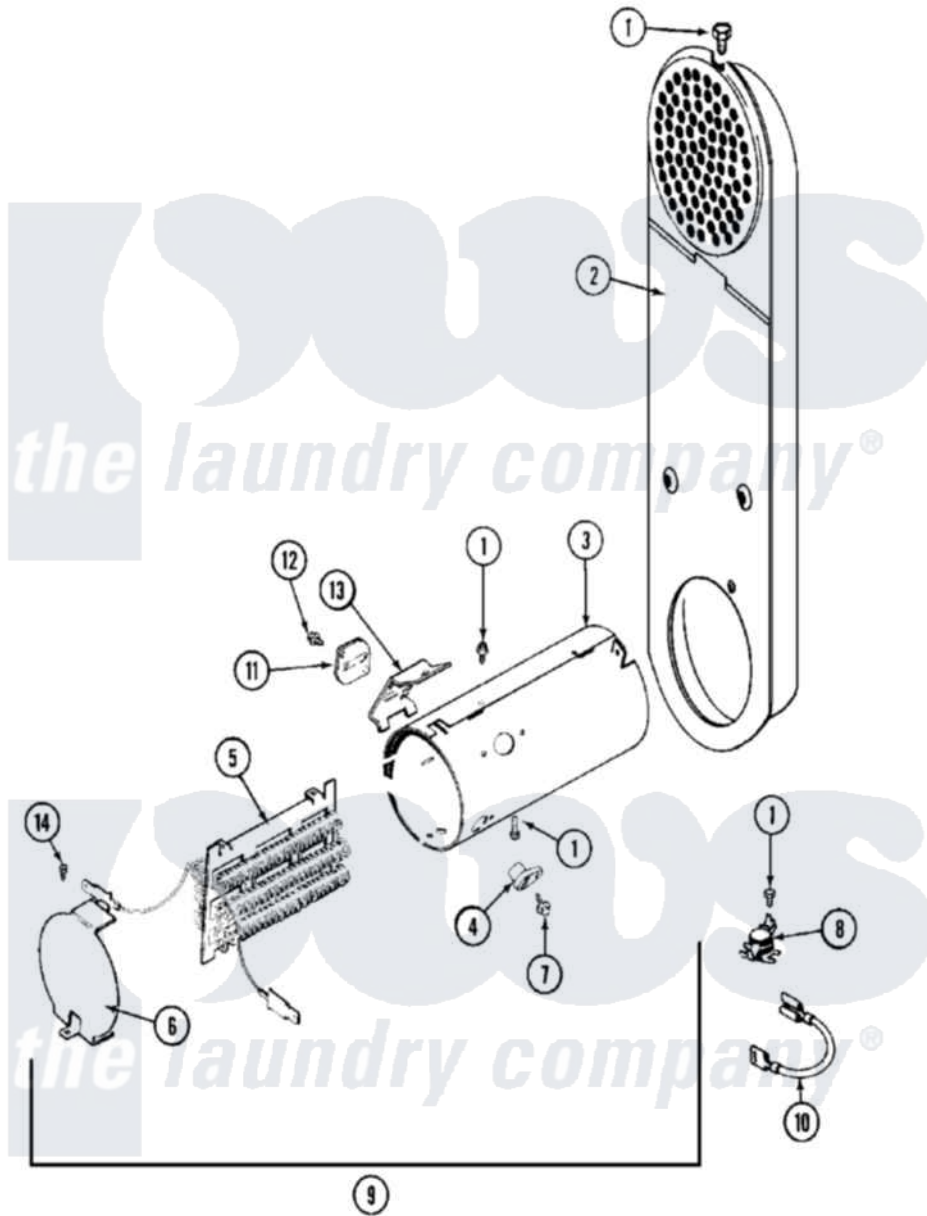

Maytag MUE15PDAYW 08 - HEATER

Maytag Residential Maytag MUE15PDAYW Dryer Parts Diagram 08 - HEATER
 Click on the part number to view part

Item	Original Part Number	Replaced By	Status	Part Description
001	211294	90767		Screw, 8A X 3/8 HeX Washer Head Tapping
002	33001803	33003038		Assembly, Inlet Duct-Elec
003	314995			Enclosure, Heater
004	314998			Insulator, Terminal
005	307185	308614		Heater Sub-Assembly
006	314999			Shield, Radiant
007	NLA		Not Available	SCREW
008	303396			Thermostat, Hi-Limit
009	307179			Heater Assembly
010	Y307173			Wire, Jumper
011	307473			Fuse, Thermal
012	NLA		Not Available	SCREW
013	315346			Bracket, Thermal Fuse
014	22001996	3370225		Screw
015	Y308590	W10116795		Heater