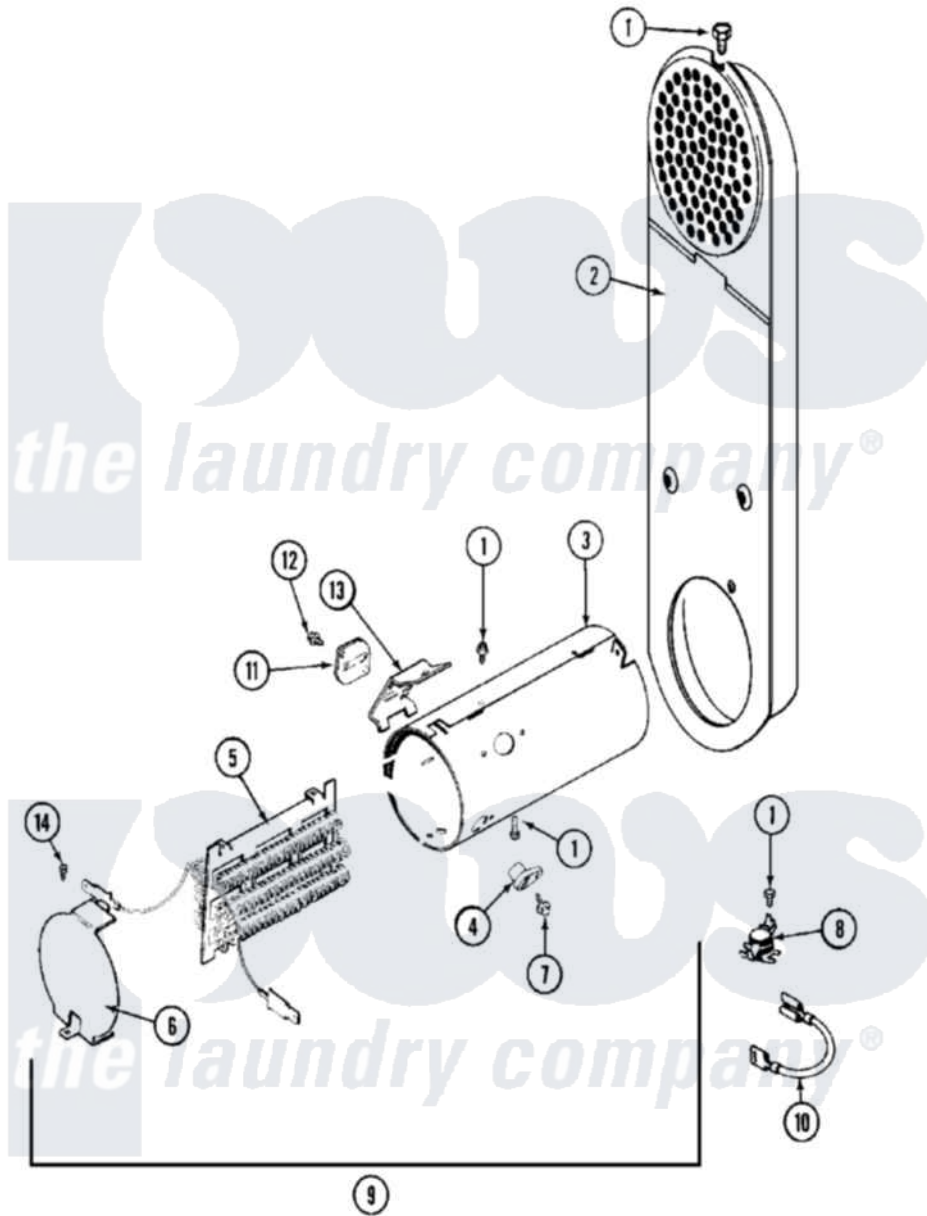

Maytag MUE15PDAZW 07 - HEATER

Maytag [Residential Maytag MUE15PDAZW Dryer Parts](#) Parts Diagram 07 - HEATER
 Click on the part number to view part

Item	Original Part Number	Replaced By	Status	Part Description
001	211294	90767		Screw, 8A X 3/8 HeX Washer Head Tapping
002	33001803	33003038		Assembly, Inlet Duct-Elec
003	314995			Enclosure, Heater
004	314998			Insulator, Terminal
005	307185	308614		Heater Sub-Assembly
006	314999			Shield, Radiant
007	NLA		Not Available	SCREW
008	303396			Thermostat, Hi-Limit
009	307179			Heater Assembly
010	Y307173			Wire, Jumper
011	307473			Fuse, Thermal
012	NLA		Not Available	SCREW
013	315346			Bracket, Thermal Fuse
014	22001996	3370225		Screw
015	Y308590	W10116795		Heater