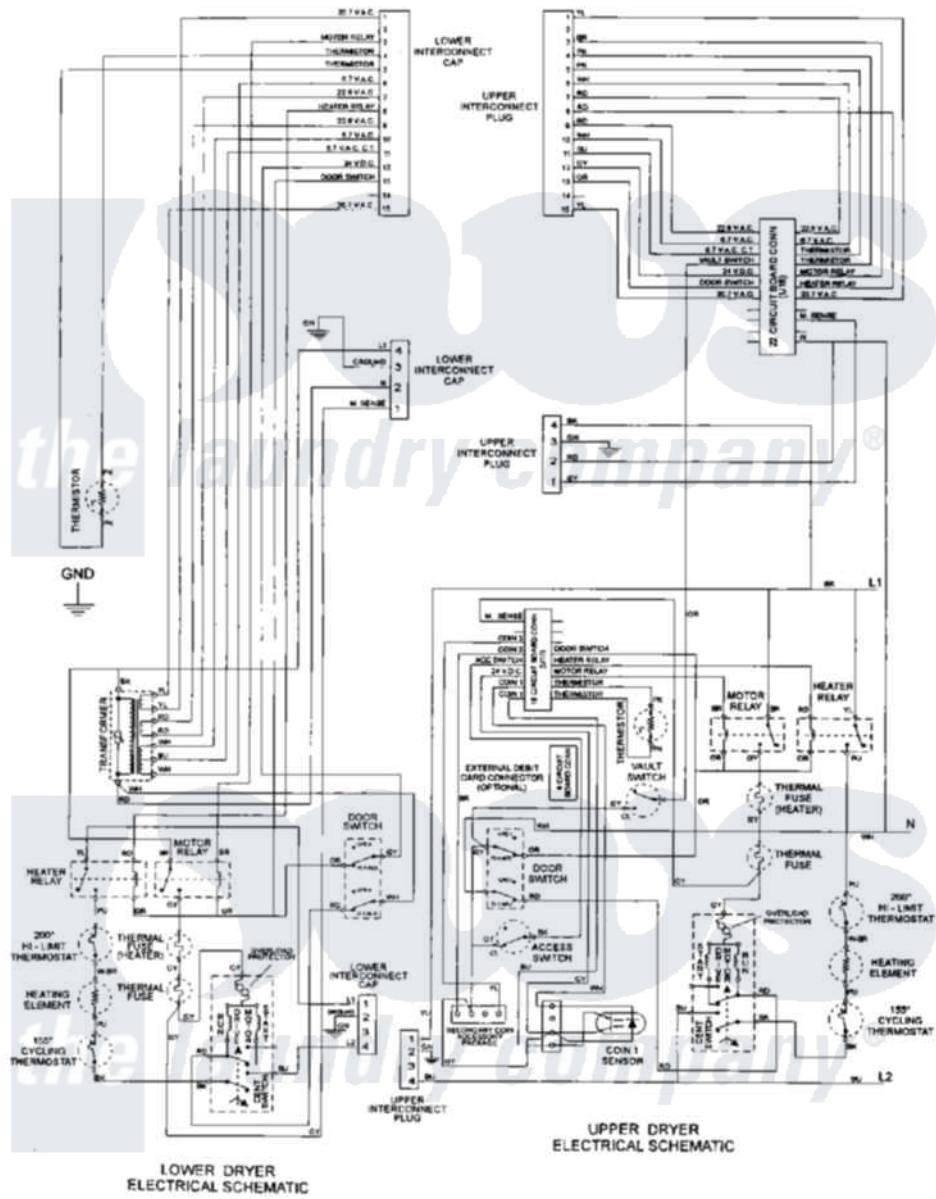

Maytag MUE15PDAZW 09 - WIRING INFORMATION

Maytag Residential Maytag MUE15PDAZW Dryer Parts Parts Diagram 09 - WIRING INFORMATION
 Click on the part number to view part

Item	Original Part Number	Replaced By	Status	Part Description
001	NLA		Not Available	WIRING INFORMATION