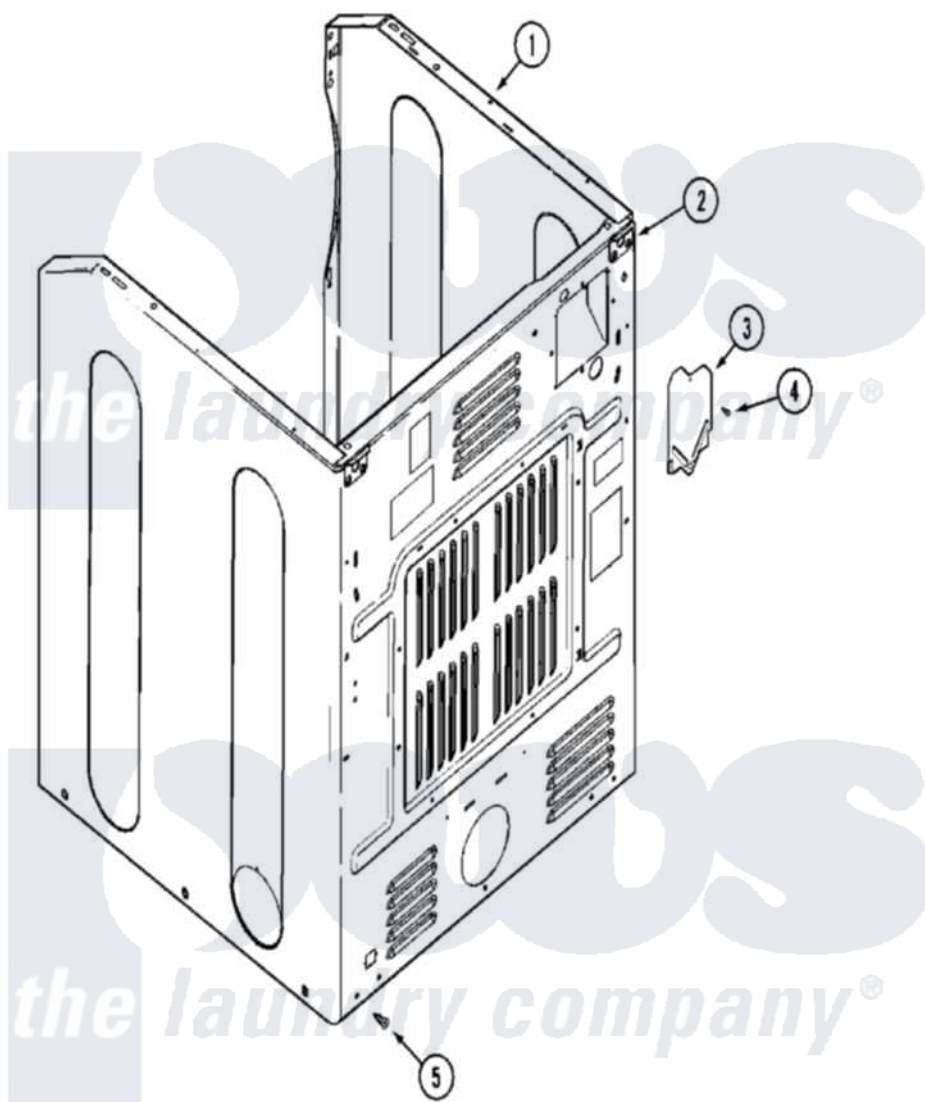

Maytag MUE19PDAYW 07 - CABINET-REAR

Maytag Residential Maytag MUE19PDAYW Dryer Parts Parts Diagram 07 - CABINET-REAR
Click on the part number to view part

Item	Original Part Number	Replaced By	Status	Part Description
001	NLA		Not Available	CABINET (WHT-LWR)
002	NLA		Not Available	BRACKET, CABINET HINGE
003	33001795			Cover, Terminal Block
004	22001995			Screw Note: Screw, Tumbler Front And Shroud
005	22001995			Screw Note: Screw, Tumbler Front And Shroud