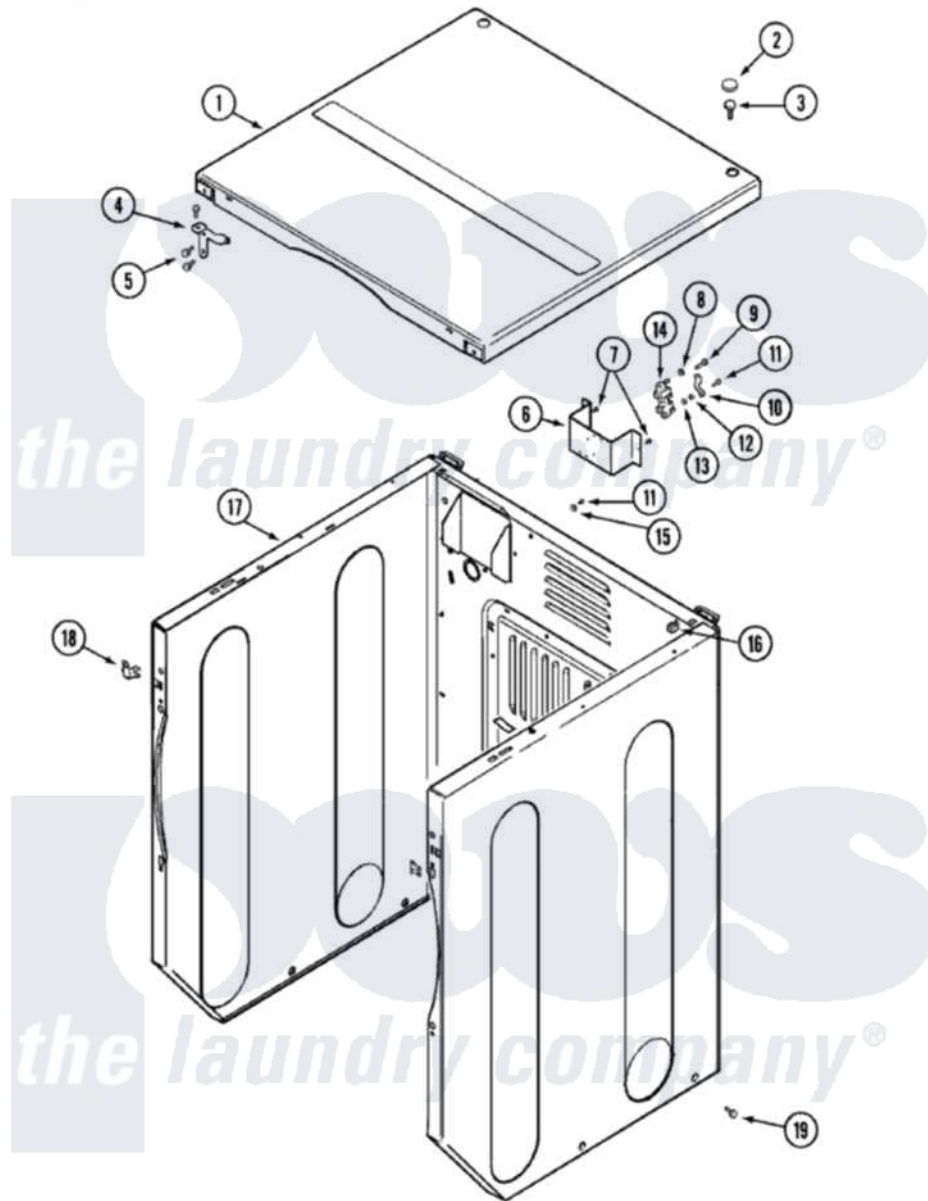

Maytag MUG15MNAGW 01 - CABINET-FRONT (UPPER)

Maytag Residential Maytag MUG15MNAGW Dryer Parts Parts Diagram 01 - CABINET-FRONT (UPPER)
 Click on the part number to view part

Item	Original Part Number	Replaced By	Status	Part Description
1	33001995	33002124		Cover, Top
2	33001997			Plug, Hole
3	22001883	214354		Screw, Top Cover To Cabnt.
4	33001999			Bracket, Top Cover
"	33001998			Bracket, Top Cover
5	22001995			Screw Note: Screw, Tumbler Front And Shroud
6	33001826		Not Available	BRACKET, TERMINAL BLOCK---NA
7	22001995			Screw Note: Screw, Tumbler Front And Shroud
11	33001245			Screw---NA
15	313363		Not Available	WASHER
16	22001502			Fastener, U-NUt
17	33002000	33002126		Cabinet Assembly
18	33001980			Fastener, Access Panel
19	213007			Xfor Cabinet See Cabinet, Back