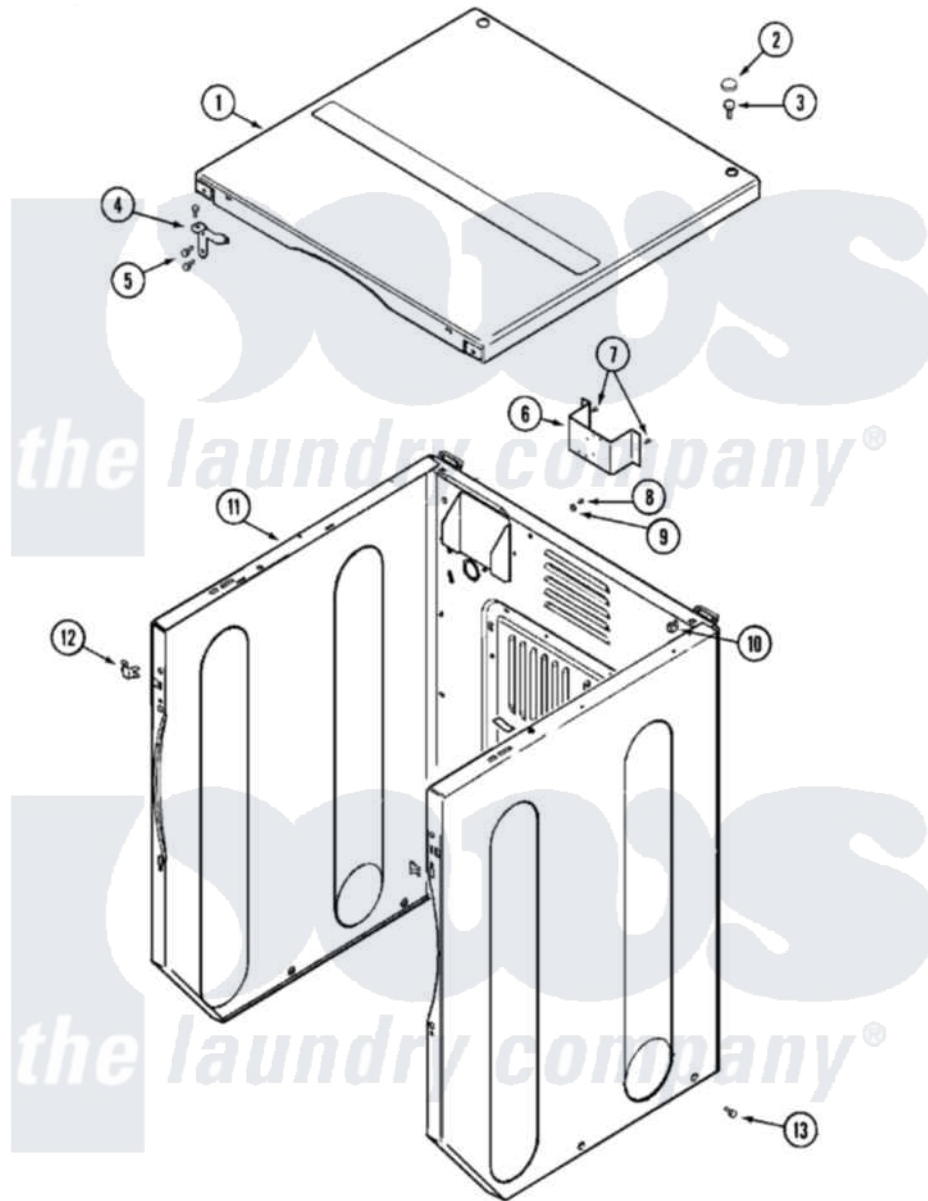

Maytag MUG15MNAWW 02 - CABINET-FRONT (UPPER)

Maytag Residential Maytag MUG15MNAWW Dryer Parts Parts Diagram 02 - CABINET-FRONT (UPPER)
 Click on the part number to view part

Item	Original Part Number	Replaced By	Status	Part Description
001	33001995	33002124		Cover, Top
002	33001997			Plug, Hole
003	22001883	214354		Screw, Top Cover To Cabnt.
004	33001998			Bracket, Top Cover
"	33001999			Bracket, Top Cover
005	22001995			Screw Note: Screw, Tumbler Front And Shroud
006	NLA		Not Available	BRACKET, TERMINAL BLOCK---NA
007	22001995			Screw Note: Screw, Tumbler Front And Shroud
008	NLA		Not Available	SCREW, GROUND LUG
009	NLA		Not Available	WASHER, GROUND LUG
010	22001502			Fastener, U-NUT
011	NLA		Not Available	CABINET (WHT)
012	33001980			Fastener, Access Panel
013	213007			Xfor Cabinet See Cabinet, Back