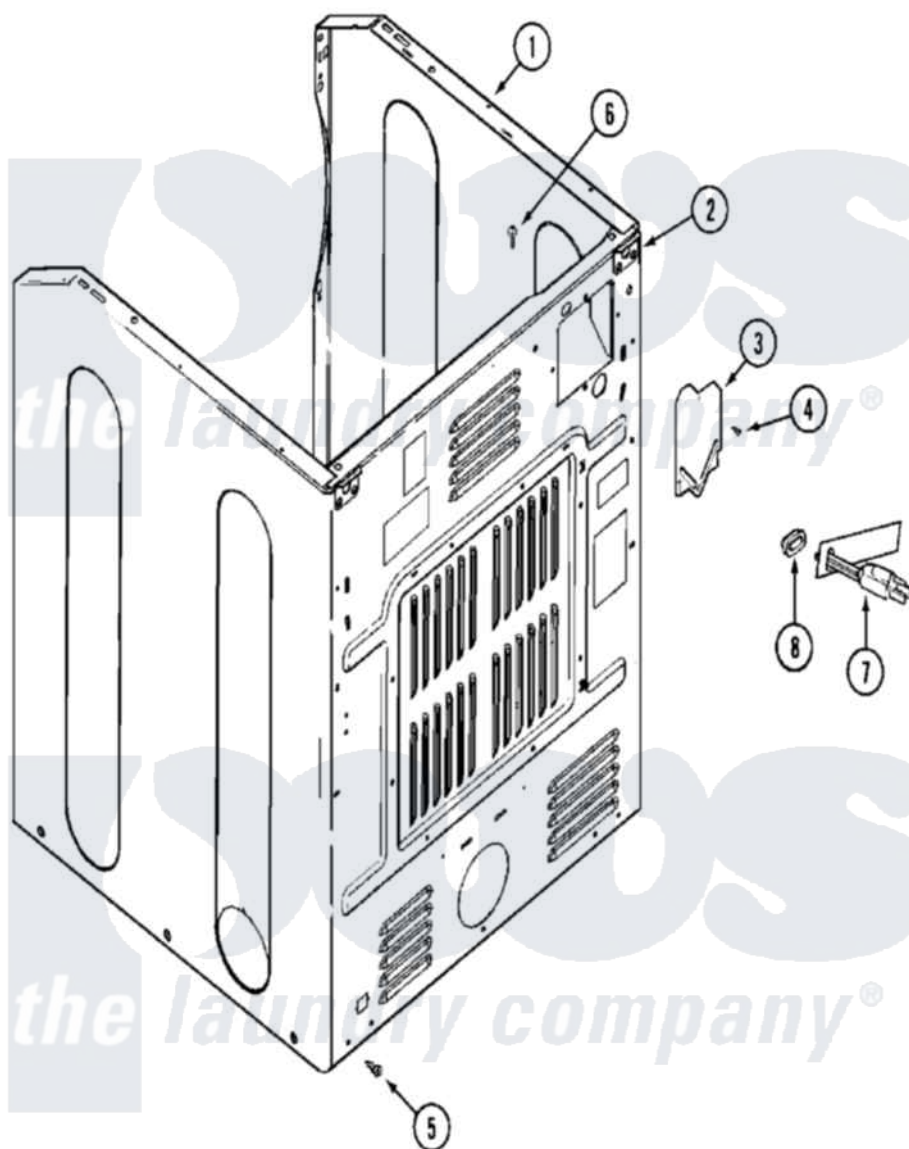

Maytag MUG15PDAWW 05 - CABINET-REAR

Maytag Residential Maytag MUG15PDAWW Dryer Parts Parts Diagram 05 - CABINET-REAR
 Click on the part number to view part

Item	Original Part Number	Replaced By	Status	Part Description
001	NLA		Not Available	CABINET (WHT-LWR)
"	Y310376			Clip, Door Switch Harness
002	NLA		Not Available	BRACKET, CABINET HINGE
003	33001795			Cover, Terminal Block
004	22001995			Screw Note: Screw, Tumbler Front And Shroud
005	22001995			Screw Note: Screw, Tumbler Front And Shroud
006	210186	3370225		Screw
007	208784	22003062		Cord, Power
008	211881			Grommet, Cord Part Not Used- Gas Models Only