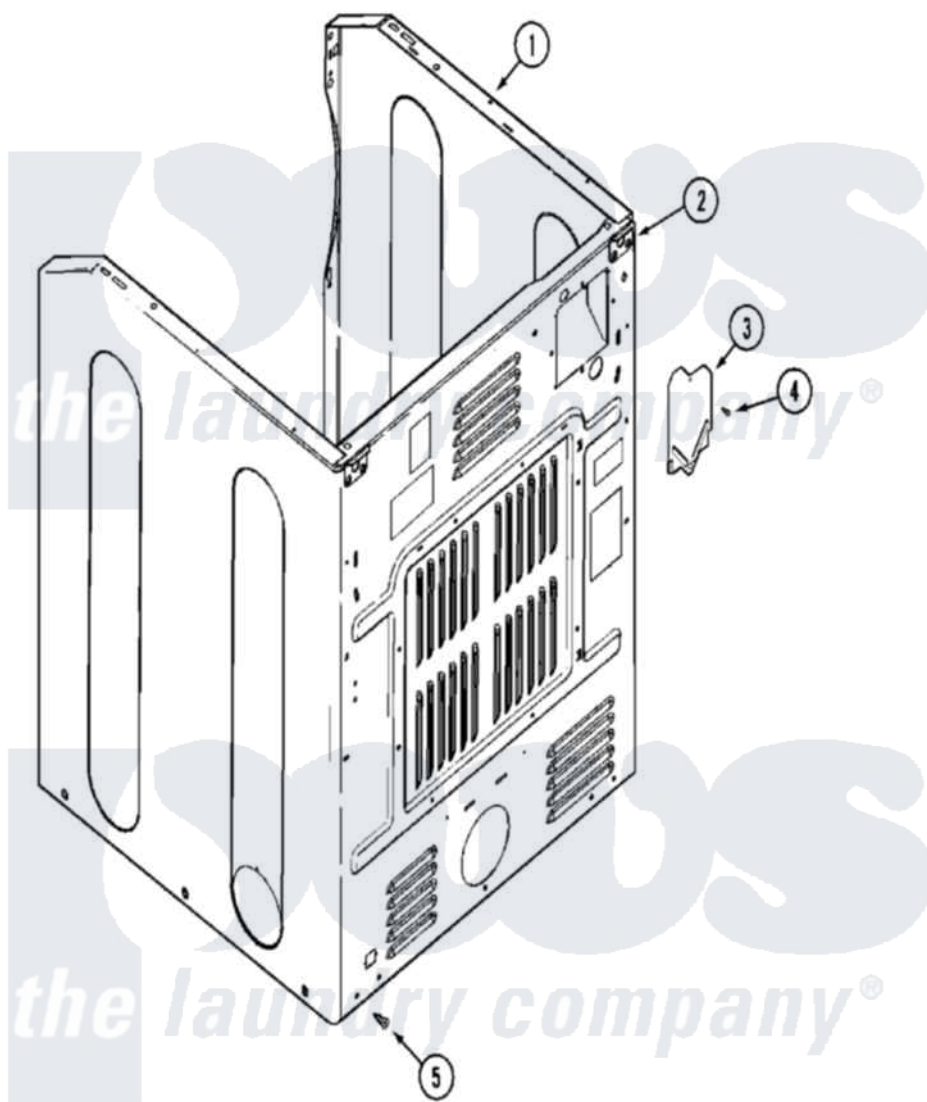

Maytag MUG15PDAXA 05 - CABINET-REAR

Maytag Residential Maytag MUG15PDAXA Dryer Parts Parts Diagram 05 - CABINET-REAR
 Click on the part number to view part

Item	Original Part Number	Replaced By	Status	Part Description
001	NLA		Not Available	CABINET (WHT-LWR)
"	Y310376			Clip, Door Switch Harness
002	NLA		Not Available	BRACKET, CABINET HINGE
003	33001795			Cover, Terminal Block
004	22001995			Screw Note: Screw, Tumbler Front And Shroud
005	22001995			Screw Note: Screw, Tumbler Front And Shroud