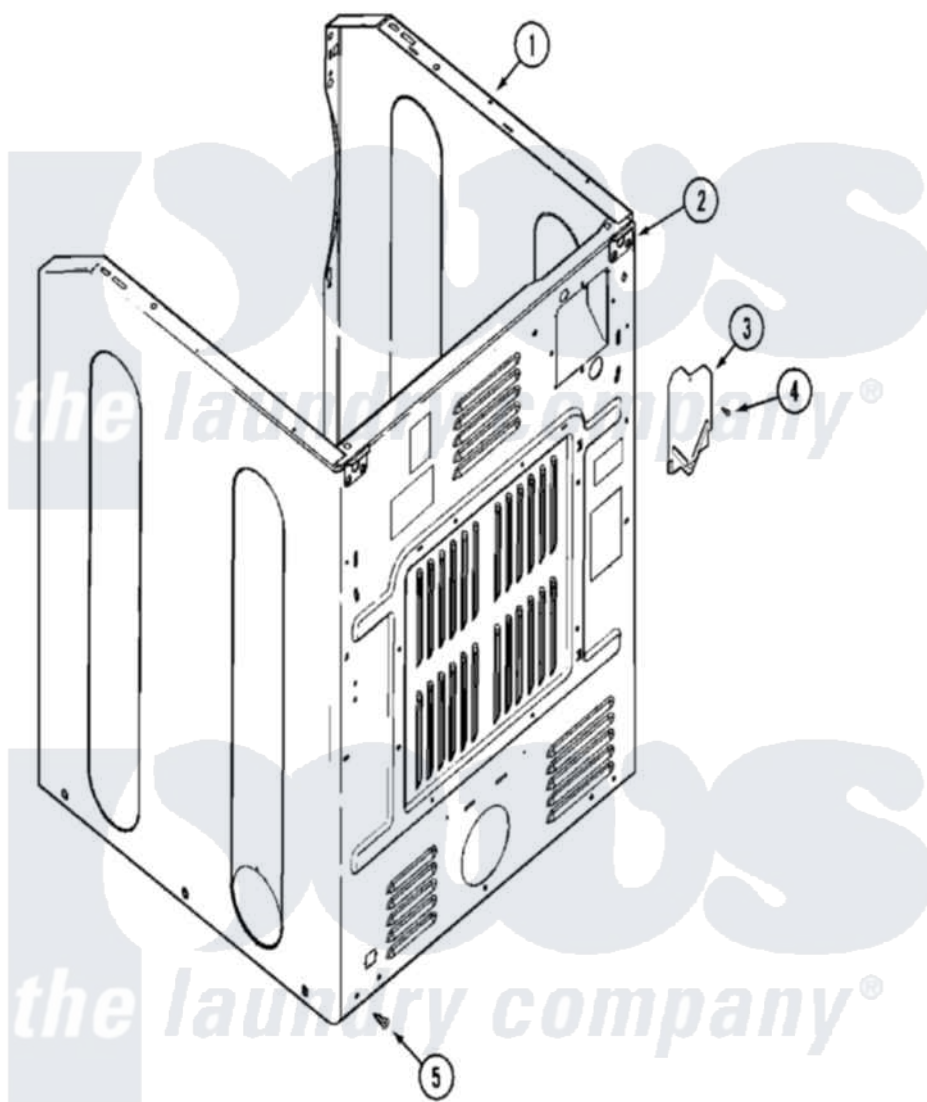

# Maytag MUG15PDAXW 05 - CABINET-REAR

Maytag Residential Maytag MUG15PDAXW Dryer Parts Parts Diagram 05 - CABINET-REAR  
Click on the part number to view part

Item	Original Part Number	Replaced By	Status	Part Description
001	NLA		Not Available	CABINET (WHT-LWR)
"	<a href="#">Y310376</a>			Clip, Door Switch Harness
002	NLA		Not Available	BRACKET, CABINET HINGE
003	<a href="#">33001795</a>			Cover, Terminal Block
004	<a href="#">22001995</a>			Screw Note: Screw, Tumbler Front And Shroud
005	<a href="#">22001995</a>			Screw Note: Screw, Tumbler Front And Shroud