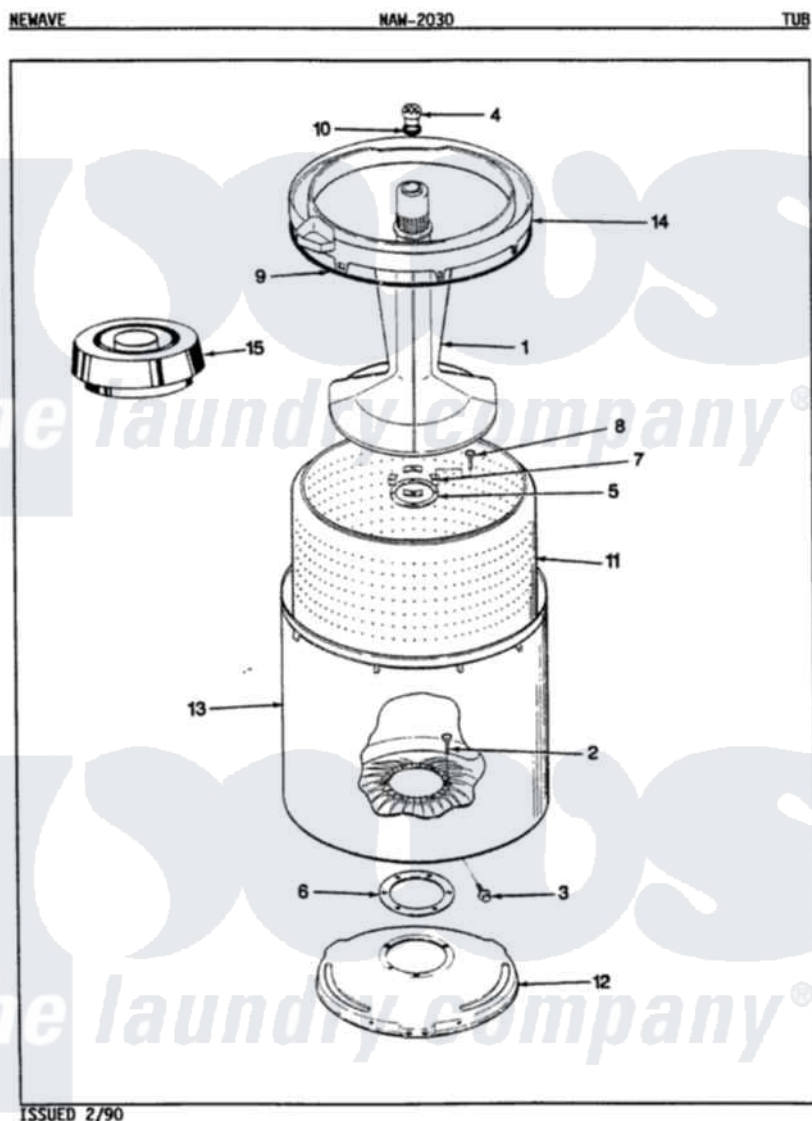

Maytag NAW2030H 08 - TUB (REV. E)

Maytag [Residential Maytag NAW2030H Washer Parts](#) Parts Diagram 08 - TUB (REV. E)
 Click on the part number to view part

Item	Original Part Number	Replaced By	Status	Part Description
1	35-2371	33-4352		Agitator
2	35-2062	21001063		Screw, Shoulder
3	25-7914	22002933		Screw
4	33-6241			Cap
5	33-2060		Not Available	CTRPOST BEARING
6	35-2061			Gasket, Tub To Housing
7	33-8799		Not Available	REINF PLATE
8	25-7783	4356852		Screw
9	35-2328			Seal, Tub Top
10	25-7330			Rubber Washer
11	35-2381		Not Available	BASKET ASSY-WHITE
12	35-2023			Tub Support
13	35-2038			Tub
14	35-2034		Not Available	TOP, TUB
"	35-2262		Not Available	SHIELD, TUB TOP
15	33-9827	35-2550		Dispenser, Rinse