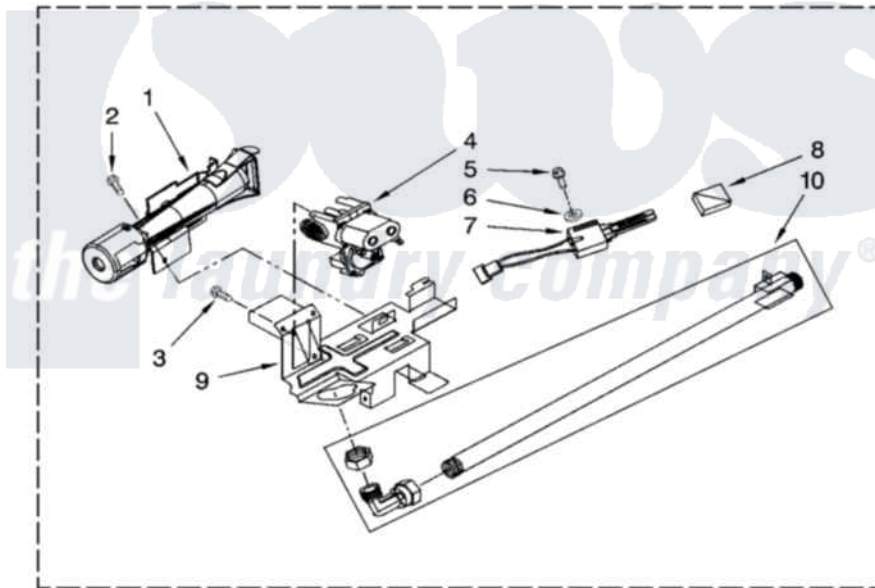

BURNER ASSEMBLY

For Model: NGD7200TW10

(White)

The model(s) number shown may be different than what is printed on the model/serial tag of your product. The number(s) shown combine the model number and the first two digits of the serial number from the product tag.

W10177854

7

Maytag [Residential Maytag NGD7200TW10 Dryer Parts](#) Parts Diagram 04 - BURNER ASSEMBLY

[Click on the part number to view part](#)

Item	Original Part Number	Replaced By	Status	Part Description
1	35001095			Tube-Burner
2	6009-001476	34001328		Screw
3	6006-001174	W10210780		Screw
4	35001190			Valve-Gas
5	6002-000524		Not Available	Screw-Tapping
6	6021-001130			Nut-Circular
7	33002789			Igniter Assembly
8	35001117			Absorber-Ignitor
9	35001103			Bracket-Burner
10	35001093			Pipe-Assembly