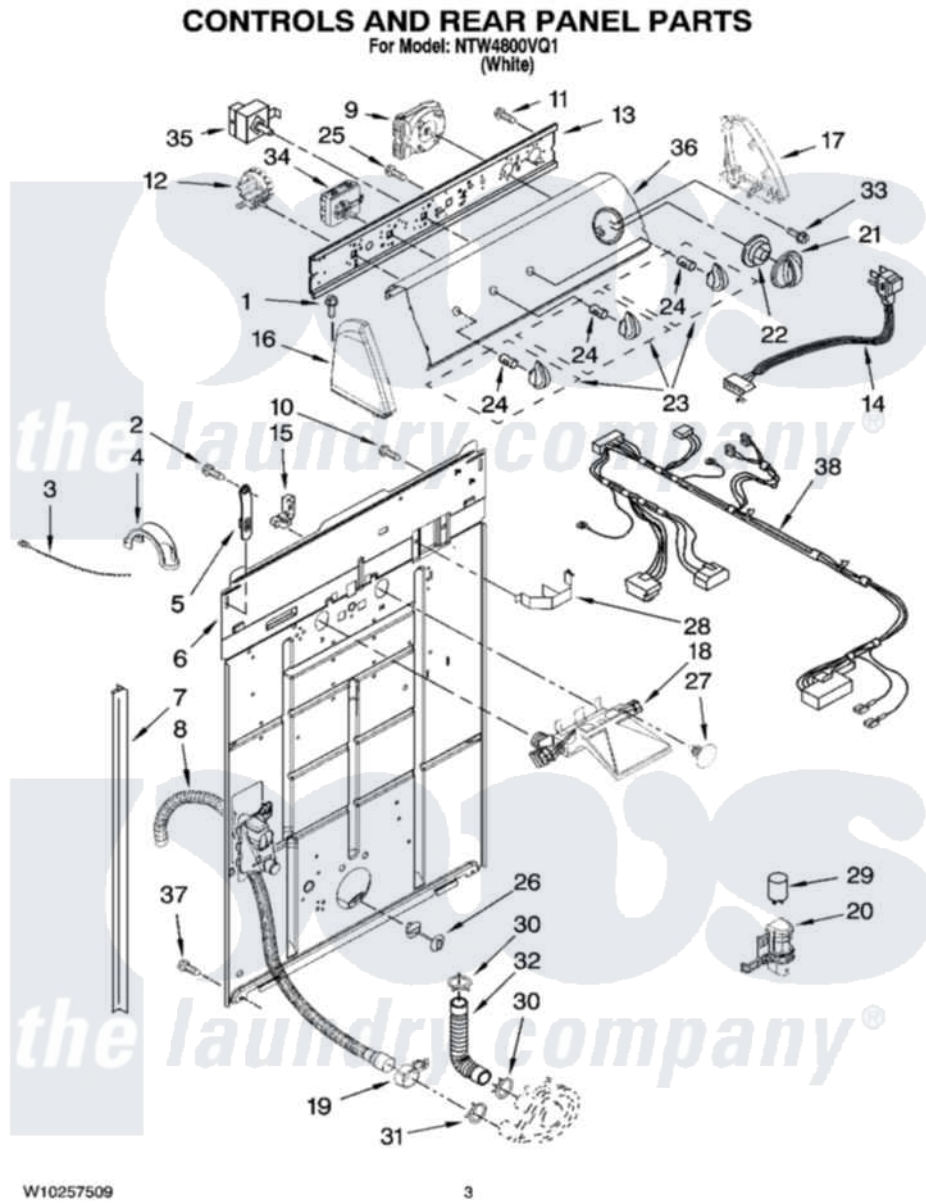

Maytag NTW4800VQ1 02 - CONTROLS AND REAR PANEL PARTS

Maytag Residential Maytag NTW4800VQ1 Washer Parts Parts Diagram 02 - CONTROLS AND REAR PANEL PARTS
Click on the part number to view part

Item	Original Part Number	Replaced By	Status	Part Description
1	388326			Screw, 8-18 X 1.25
2	9740848			Screw, Mixing Valve Mounting
3	3347868	W10339879		Tie, Cable
4	8577378			U-Bend, Drain Hose
5	8568314			Strap, Console
6	W10194450			Panel, Rear
7	62747			Pad, Rear Panel
8	W10189267			Drain Hose Assembly
9	W10175553			Timer, Control
10	3351614			Screw, Gearcase Cover Mounting
11	90767			Screw, 8A X 3/8 HeX Washer Head Tapping
12	8577843	W10337781		Switch-WL
13	3948608			Bracket, Control
14	8578842	285800		Cord-Power
15	3952821	285777		Relief-Str

16	8271365	279962	Endcap
17	8271359	279962	Endcap
18	W10144820		Valve, Water Inlet W/Thermistor And Vacuum Break
19	8541668		Clamp, Hose
20	8318046		Clip, Capacitor
21	W10196505		Knob, Timer
22	W10196506		Dial, Timer
23	W10196503		Knob, Control
24	8536939		Clip, Knob
25	3400073		Screw, Ground
26	8519200		Support, Rear Panel
27	W10000080	8282566	Clip, Pine Tree
28	8055003		Clip, Harness And Pressure Switch
29	8572717		Capacitor, Motor Start
30	3363366	616099	Clamp
31	8317496	285655	Clamp, Hose
32	3951449	285871	Hose
33	3400818		Screw, Timer Mounting
34	W10184148		Switch, Water Temperature
35	3949187	W10168262	Switch, Rotary
36	W10192128		Panel, Console
37	62863	3390631	Screw, 10-16 X 3/8
38	W10215083		Harness, Wiring