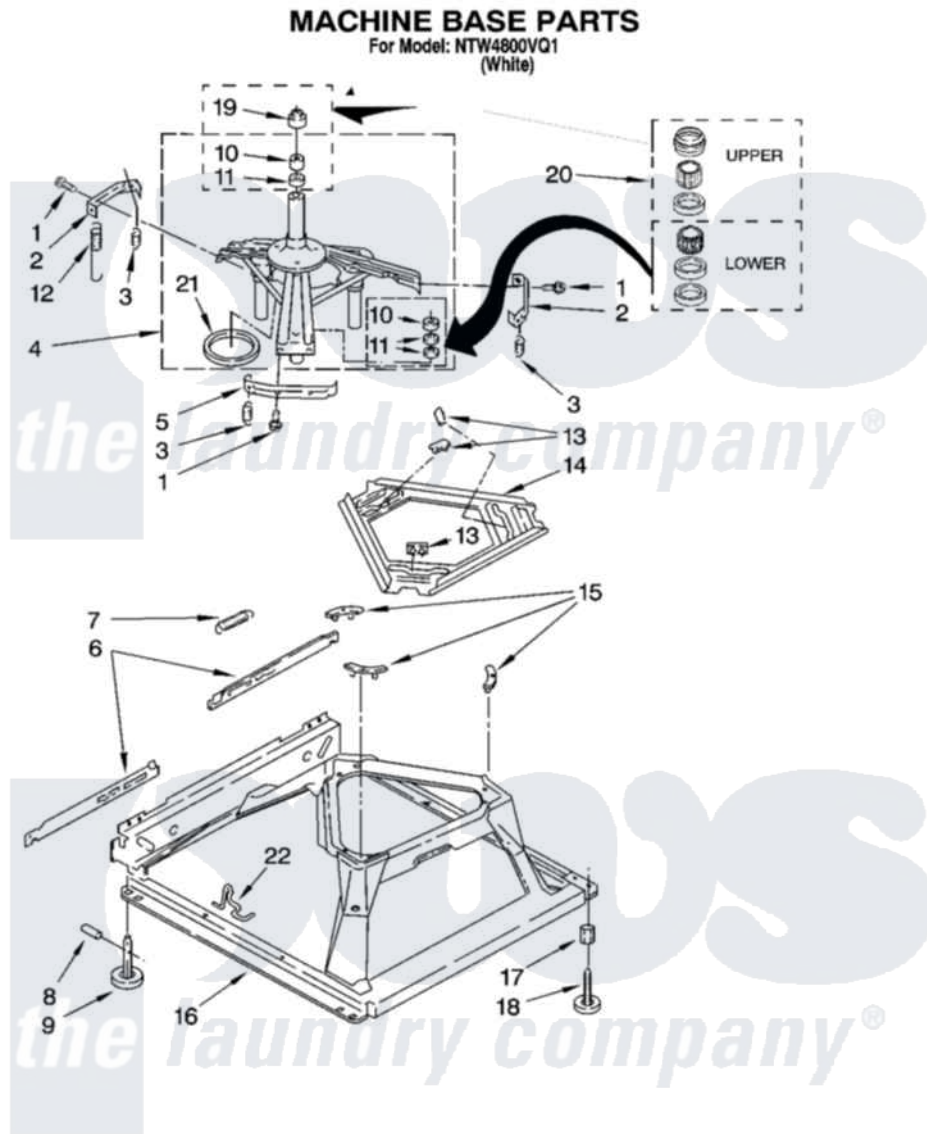

Maytag NTW4800VQ1 05 - MACHINE BASE PARTS

8

W10257509

Maytag [Residential Maytag NTW4800VQ1 Washer Parts](#) Parts Diagram 05 - MACHINE BASE PARTS
Click on the part number to view part

Item	Original Part Number	Replaced By	Status	Part Description
1	3400076			Screw, Bracket Mounting
2	64067			Bracket, Spring Outer
3	63907			Spring, Suspension
4	8575214	280184		Support
5	64065			Bracket, Spring Outer
6	63466			Link, Leveling Mechanism
7	62597	8316845		Spring
8	62837			Pin, Knurled
9	62596	285244		Feet-Leveling
10	8546455			Bearing, Centerpost
11	357409	359449		Seal, Agitator Shaft
12	388492	W10250667		Spring, Counterweight
13	62568	285219		Pad
14	3946509			Plate, Suspension
15	3363660	285744		Pad
16	3946512	285771		Base

17	3359452	Nut, Lock
18	W10001130	Foot, Leveling
19	8577376	Seal, Centerpost
20	285203	Centerpost Bearing Kit
21	63134	Ring, Sound Deadening
22	W10145155	Retainer, Suspension Spring