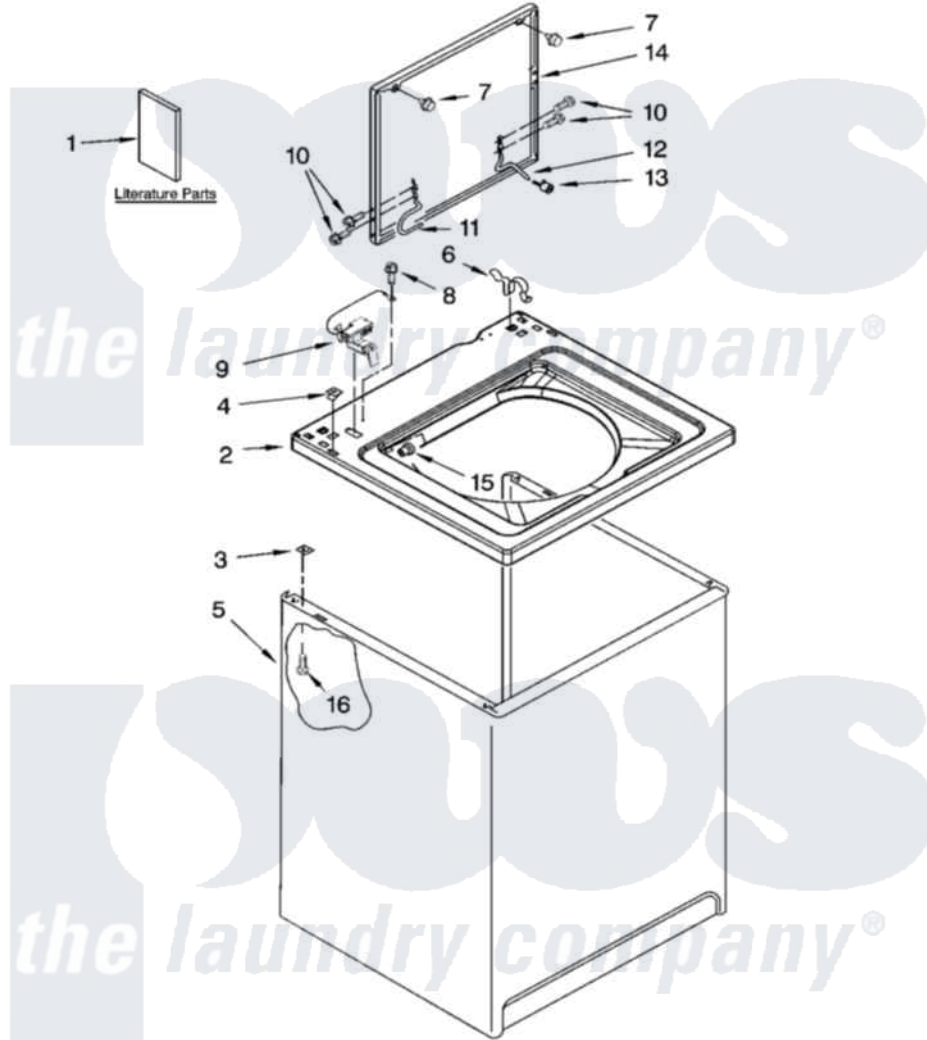

Maytag NTW5100TQ2 01 - TOP AND CABINET PARTS

Amana

TOP AND CABINET PARTS

For Model: NTW5100TQ2
(White)

AUTOMATIC
WASHER

11-08 Litho in U.S.A. (drd) (eeb)

1

Part No. W10239480 Rev. A

Maytag [Residential Maytag NTW5100TQ2 Washer Parts](#) Parts Diagram 01 - TOP AND CABINET PARTS
Click on the part number to view part

Item	Original Part Number	Replaced By	Status	Part Description
1	W10200331		Not Available	Installation Instructions (English/French)
"	W10200662		Not Available	Installation Instructions (Spanish)
"	W10192187		Not Available	Use & Care Guide (English/French)
"	W10192188		Not Available	Use & Care Guide (Spanish)
"	W10192181		Not Available	Feature Sheet (English/French)
"	W10192182		Not Available	Feature Sheet (Spanish)
"	W10192186		Not Available	Energy Guide
"	W10201449		Not Available	WIRING DIAGRAM
2	8318068			Top
3	62750			Spacer, Cabinet To Top (4)
4	357213			Nut, Push-In
5	63424			Cabinet
6	62780			Clip, Top And Cabinet And Rear Panel

7	9724509		Bumper, Lid
8	3351614		Screw, Gearcase Cover Mounting
9	8318084		Switch, Lid
10	W10119872	W10119828	Screw, Lid Hinge Mounting
11	8318088		Hinge, Lid
12	54583		Hinge, Lid
13	19119		Bumper, Lid Hinge
14	8541774	W10193857	Lid
15	21258		Bearing, Lid Hinge
16	3390631		Screw, 10-16 X 3/8