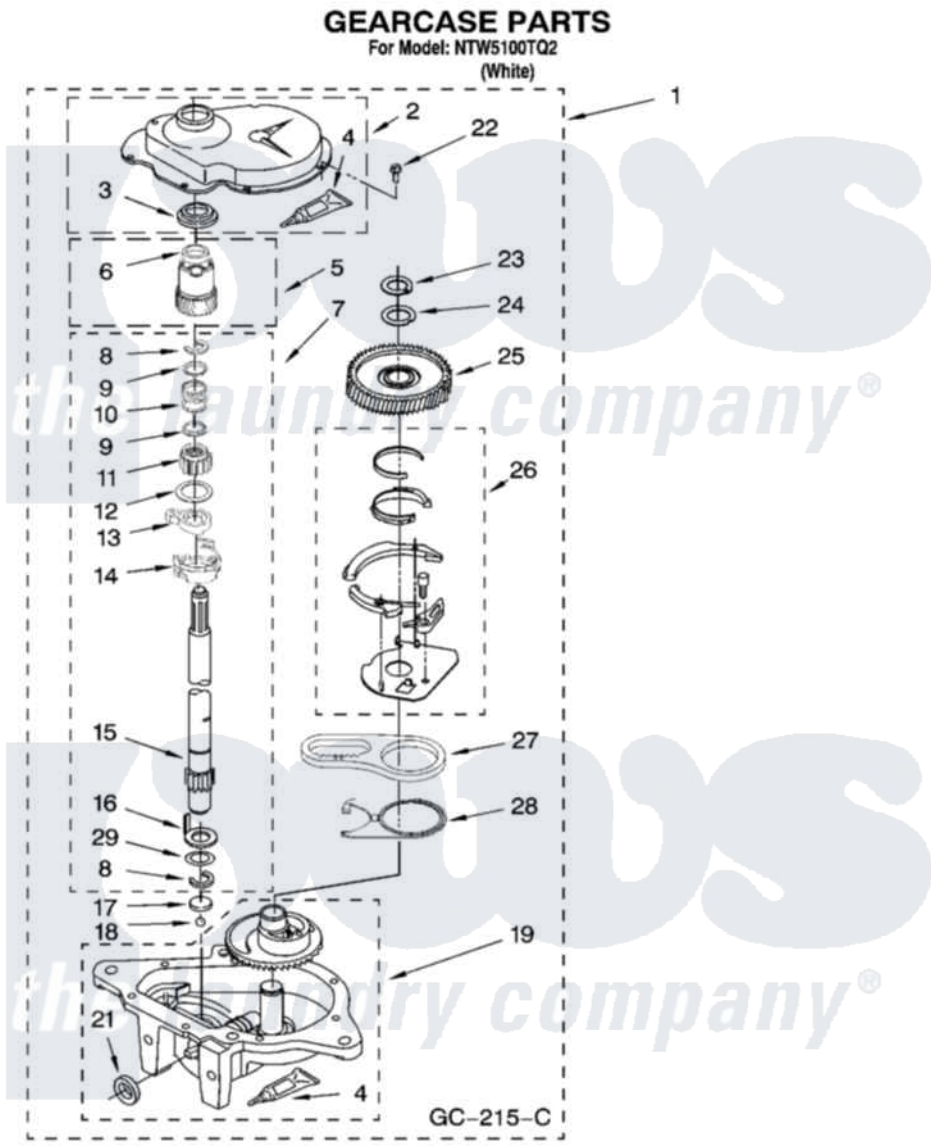

Maytag NTW5100TQ2 08 - GEARCASE PARTS, OPTIONAL PARTS (NOT INCLUDED)

12

W10239480

Maytag Residential Maytag NTW5100TQ2 Washer Parts Parts Diagram 08 - GEARCASE PARTS, OPTIONAL PARTS (NOT INCLUDED)

Click on the part number to view part

Item	Original Part Number	Replaced By	Status	Part Description
1	3360630	3360629		Gearcase
2	285202			Cover, Gearcase
3	3349985			Seal, Gearcase Cover
4	285195			Sealer Sealer, Gasket
5	63320	285362		Gear and Pinion
6	356427			Seal, Spin Pinion
7	389387			Shaft, Agitator
8	90369		Not Available	Ring, Retaining (2)
9	62677			Retainer, Spring
10	62676			Spring, Agitator
11	63273	285509		Shaft, Agitator
12	62619			Washer, Agitator Gear
13	62580	285206		Cam-Agitator
14	62581	285206		Cam-Agitator
15	285509			Shaft, Agitator