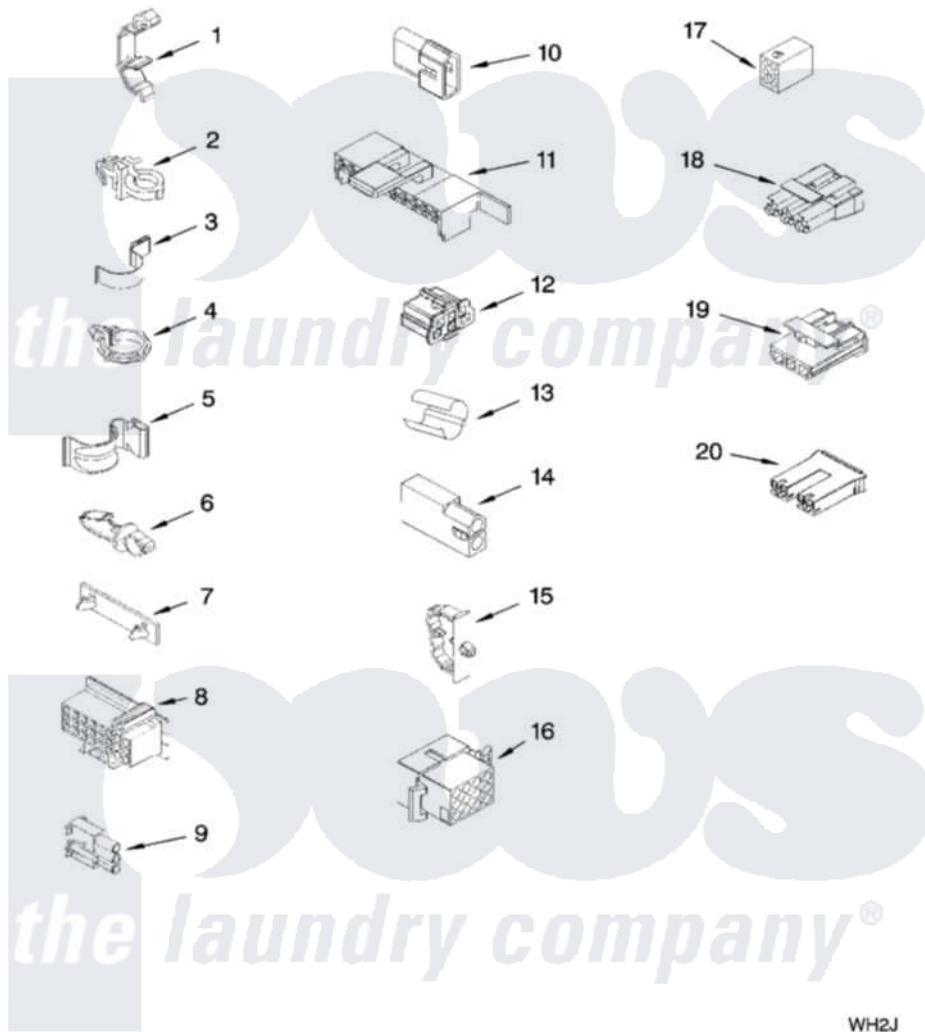

# Maytag NTW5200TQ0 06 - WIRING HARNESS PARTS

## WIRING HARNESS PARTS

For Model: NTW5200TQ0  
(White)

WH2J

IMPORTANT: All Part Numbers Listed Are Whirlpool Numbers. Source Parts Through Whirlpool.

W10137220

9

[Maytag Residential Maytag NTW5200TQ0 Washer Parts](#) Parts Diagram 06 - WIRING HARNESS PARTS

[Click on the part number to view part](#)

Item	Original Part Number	Replaced By	Status	Part Description
1	<a href="#">3349557</a>			Retainer, Harness
2	388498		Not Available	Clip, Harness
3	3347812	<a href="#">8528351</a>		Clip
4	3352501	<a href="#">8559320</a>		Restraint, Hose
5	<a href="#">90016</a>			Clip, Pressure Switch Hose
6	3390496	<a href="#">8281256</a>		Clip, Harness
7	<a href="#">389379</a>			Retainer, Side To Feature Panel
8	<a href="#">3948614</a>			Disconnect Block
"	<a href="#">352089</a>			Timer, Block Disconnect
9	<a href="#">62889</a>			Receptacle, Terminal
10	<a href="#">353424</a>			Plug, Terminal
11	<a href="#">62505</a>			Block, Disconnect
12	<a href="#">3347243</a>			Block, Disconnect
13	<a href="#">63523</a>			Harness, Protector
14	<a href="#">717252</a>			Receptacle, Terminal
15	<a href="#">3352944</a>			Clip, Harness

16	3390423		Not Available	Block, Disconnect (12-Way) (Timer) (Use Term. 94613)
17	3347730		Not Available	Receptacle, (6-Way) (Use Term. 94613)
18	3948617	<a href="#">2172937</a>		Connector
19	<a href="#">3360056</a>			Connector
20	<a href="#">3354925</a>			Block, Connector
"	<a href="#">3354926</a>			Block, Connector