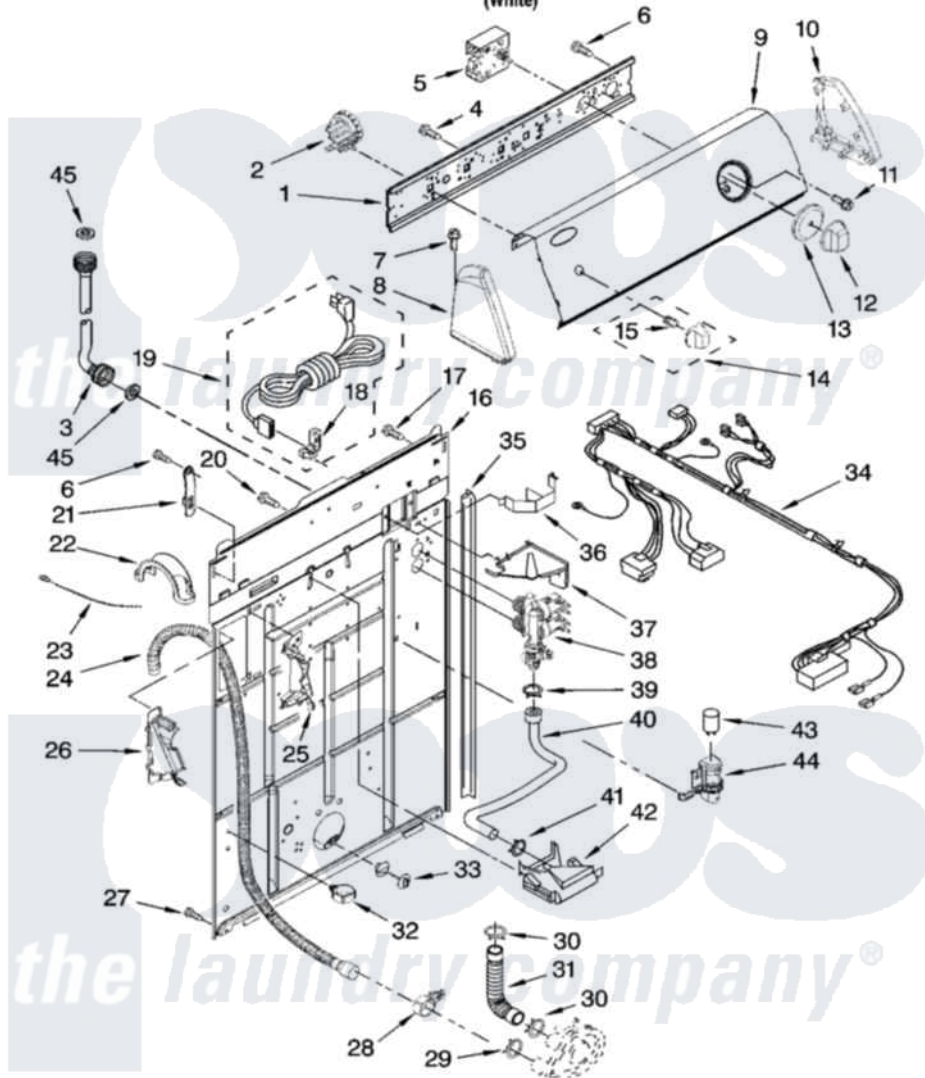

Maytag NTW5245TQ1 02 - CONTROLS AND REAR PANEL PARTS

CONTROLS AND REAR PANEL PARTS

For Model: NTW5245TQ1
(White)

W10159165

3

Maytag Residential Maytag NTW5245TQ1 Washer Parts Parts Diagram 02 - CONTROLS AND REAR PANEL PARTS

Click on the part number to view part

Item	Original Part Number	Replaced By	Status	Part Description
1	3948608			Bracket, Control
2	8577846	W10339333		Switch-WL
3	8571377	89503		Hose-Inlet
"	8571378	89503		Hose-Inlet
4	3400073			Screw, Ground
5	8578869			Timer, Control
6	90767			Screw, 8A X 3/8 HeX Washer Head Tapping
7	388326			Screw, 8-18 X 1.25
8	8271365	279962		Endcap
9	W10089718			Panel, Console
10	8271359	279962		Endcap
11	3400818			Screw, Timer Mounting
12	W10110045			Knob, Timer
13	W10110046			Dial, Timer
14	W10110047			Knob, Control
15	8536939			Clip, Knob

16	8318015		Panel, Rear
17	3351614		Screw, Gearcase Cover Mounting
18	3952821	285777	Relief-Str
19	8578842	285800	Cord-Power
20	9740848		Screw, Mixing Valve Mounting
21	8568314		Strap, Console
22	8577378		U-Bend, Drain Hose
23	3347868	W10339879	Tie, Cable
24	W10122138	W10096921	Drain Hose Assembly
25	8541669		Bucket, Drain Hose
26	8541658		Bucket, Drain Hose
27	62863	3390631	Screw, 10-16 X 3/8
28	8541668		Clamp, Hose
29	8317496	285655	Clamp, Hose
30	3363366	616099	Clamp
31	3951449	285871	Hose
32	8541667		Clamp, Hose
33	8519200		Support, Rear Panel
34	3958089		Harness, Wiring
35	62747		Pad, Rear Panel
36	8055003		Clip, Harness And Pressure Switch
37	8539874		Shield, Suds
38	8578340		Valve, Water Inlet W/Bi-Metal
39	301958	596669	Clamp, Manifold
40	8317974	8317926	Hose, Vacuum Break
41	370450	596669	Clamp, Manifold
42	387606	3360977	Break-Vac
43	8572717		Capacitor, Motor Start
44	8318046		Clip, Capacitor
45	3976300	16123	Washer Inlet-Hose Miscellaneous Parts Must be Ordered Separately.