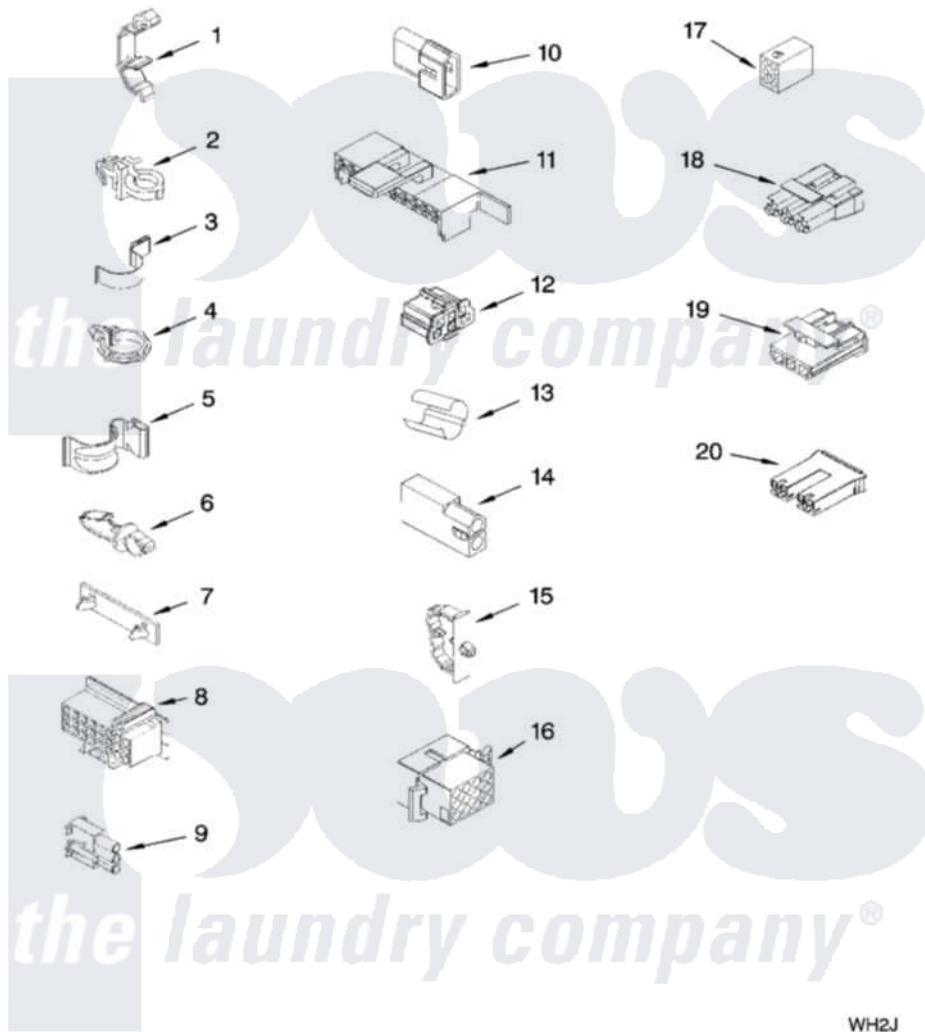

# Maytag NTW5400TQ0 06 - WIRING HARNESS PARTS

## WIRING HARNESS PARTS

For Model: NTW5400TQ0  
(White)

WH2J

IMPORTANT: All Part Numbers Listed Are Whirlpool Numbers. Source Parts Through Whirlpool.

W10132396

9

[Maytag Residential Maytag NTW5400TQ0 Washer Parts](#) Parts Diagram 06 - WIRING HARNESS PARTS

[Click on the part number to view part](#)

Item	Original Part Number	Replaced By	Status	Part Description
1	<a href="#">3349557</a>			Retainer, Harness
2	388498		Not Available	Clip, Harness
3	3347812	<a href="#">8528351</a>		Clip
4	3352501	<a href="#">8559320</a>		Restraint, Hose
5	<a href="#">90016</a>			Clip, Pressure Switch Hose
6	3390496	<a href="#">8281256</a>		Clip, Harness
7	<a href="#">389379</a>			Retainer, Side To Feature Panel
8	<a href="#">3948614</a>			Disconnect Block
"	<a href="#">352089</a>			Timer, Block Disconnect
9	<a href="#">62889</a>			Receptacle, Terminal
10	<a href="#">353424</a>			Plug, Terminal
11	<a href="#">62505</a>			Block, Disconnect
12	<a href="#">3347243</a>			Block, Disconnect
13	<a href="#">63523</a>			Harness, Protector
14	<a href="#">717252</a>			Receptacle, Terminal
15	<a href="#">3352944</a>			Clip, Harness

16	3390423		Not Available	Block, Disconnect (12-Way) (Timer) (Use Term. 94613)
17	3347730		Not Available	Receptacle, (6-Way) (Use Term. 94613)
18	3948617	<a href="#">2172937</a>		Connector
19	<a href="#">3360056</a>			Connector
20	<a href="#">3354925</a>			Block, Connector
"	<a href="#">3354926</a>			Block, Connector