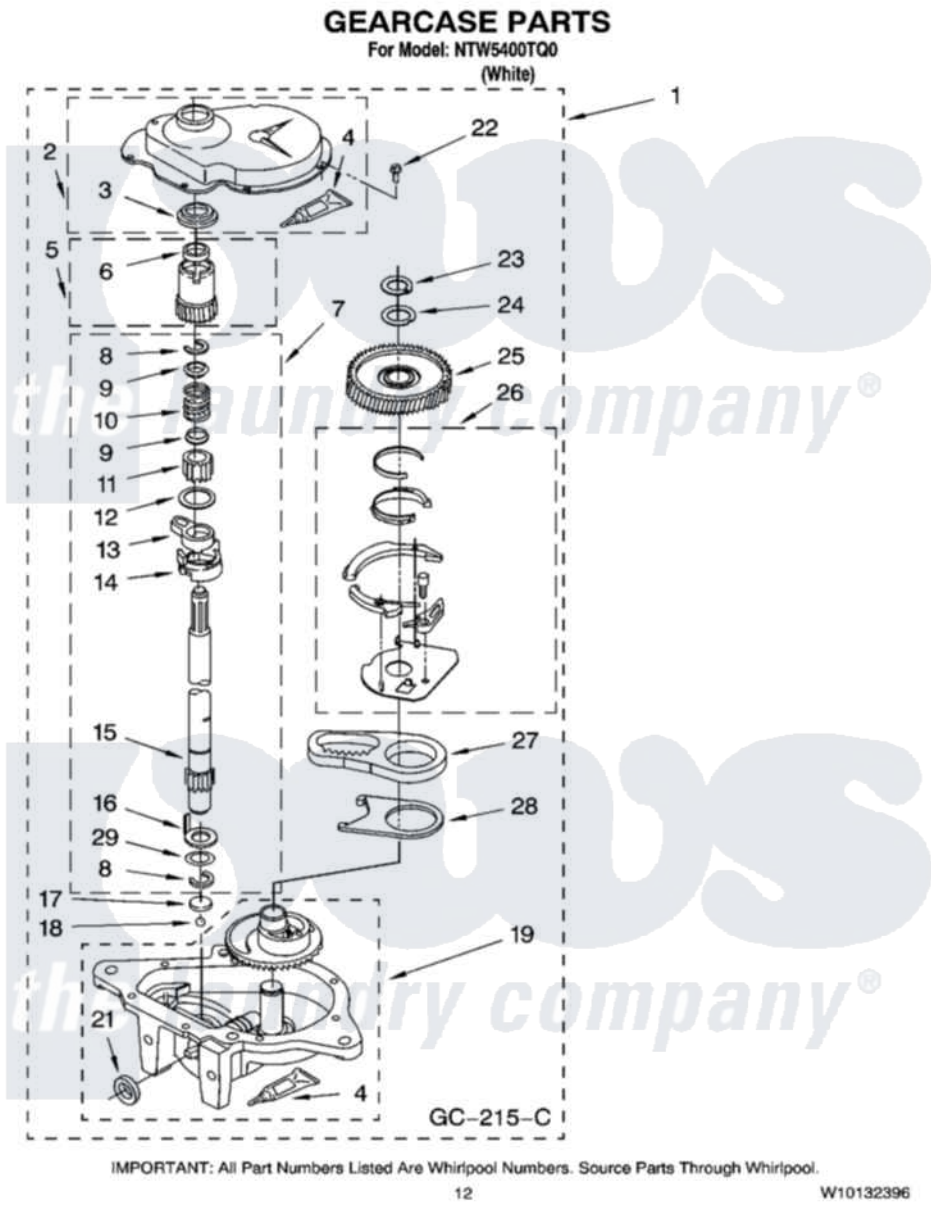

Maytag NTW5400TQ0 08 - GEARCASE PARTS, OPTIONAL PARTS (NOT INCLUDED)

Maytag Residential Maytag NTW5400TQ0 Washer Parts Parts Diagram 08 - GEARCASE PARTS, OPTIONAL PARTS (NOT INCLUDED)

Click on the part number to view part

Item	Original Part Number	Replaced By	Status	Part Description
1	3360630	3360629		Gearcase
2	285202			Cover, Gearcase
3	3349985			Seal, Gearcase Cover
4	285195			Sealer Sealer, Gasket
5	63320	285362		Gear and Pinion
6	356427			Seal, Spin Pinion
7	389387			Shaft, Agitator
8	90369		Not Available	Ring, Retaining (2)
9	62677			Retainer, Spring
10	62676			Spring, Agitator
11	63273	285509		Shaft, Agitator
12	62619			Washer, Agitator Gear
13	62580	285206		Cam-Agitator
14	62581	285206		Cam-Agitator
15	285509			Shaft, Agitator

16	62618		Washer, Cam Thrust
17	16018	285205	Bearing
18	85529	285205	Bearing
19	389230	285515	Gearcase
21	285352		Seal Kit, Thrust Plug
22	3351614		Screw, Gearcase Cover Mounting
23	3362552	285765	Ring-Retrn
24	285735	285766	Washer Kit, Thrust
25	62570	285362	Gear and Pinon
26	388253	999516	Shelf-Glas
27	3349296	8546456	Rack, Connecting
28	62621		Actuator, Shift
29	388815		Washer, Intermediate 1 3976263 Miscellaneous Parts Bag 2 3976300 Washer, Inlet Hose 3 3366913 Clamp, Hose
	72017		Paint, Touch-Up
"	350938		Paint, Pressurized Spray B
"	350930		Paint, Pressurized Spray B
"	799344		Paint, Touch-Up)
"		Not Available	
"	350572		Oil
"		Not Available	
"	285208		Lubricant
"	W10340308		Control-Elec
"	285195		Sealer Sealer, Gasket
"		Not Available	
"	367031		Water System Parts
"	280129	280129A	Break-Sphn
"	280130	280130A	Adapter
"	280131	40922	Hose