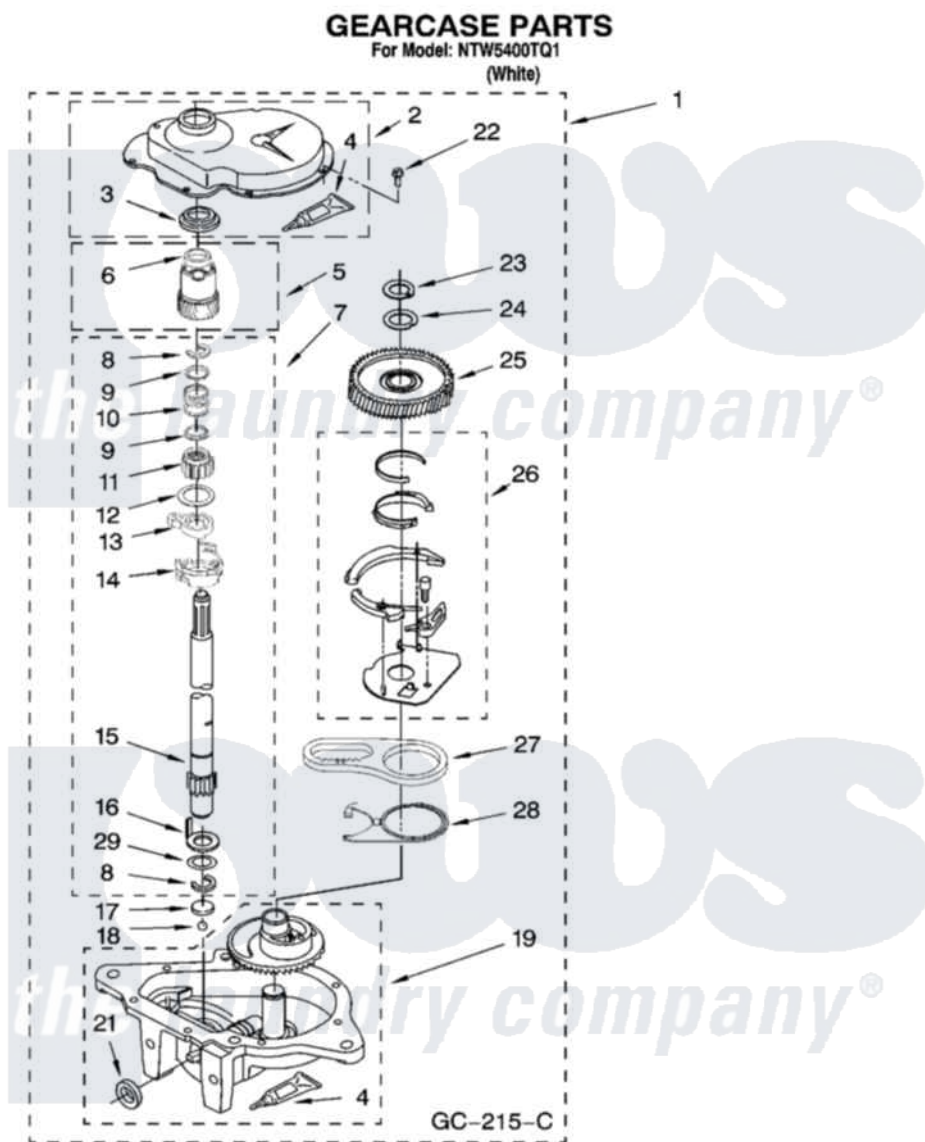

Maytag NTW5400TQ1 08 - GEARCASE PARTS, OPTIONAL PARTS (NOT INCLUDED)

12

W10222157

Maytag Residential Maytag NTW5400TQ1 Washer Parts Parts Diagram 08 - GEARCASE PARTS, OPTIONAL PARTS (NOT INCLUDED)

Click on the part number to view part

Item	Original Part Number	Replaced By	Status	Part Description
1	3360630	3360629		Gearcase
2	285202			Cover, Gearcase
3	3349985			Seal, Gearcase Cover
4	285195			Sealer Sealer, Gasket
5	63320	285362		Gear and Pinion
6	356427			Seal, Spin Pinion
7	389387			Shaft, Agitator
8	90369		Not Available	Ring, Retaining (2)
9	62677			Retainer, Spring
10	62676			Spring, Agitator
11	63273	285509		Shaft, Agitator
12	62619			Washer, Agitator Gear
13	62580	285206		Cam-Agitator
14	62581	285206		Cam-Agitator
15	285509			Shaft, Agitator

16	62618		Washer, Cam Thrust
17	16018	285205	Bearing
18	85529	285205	Bearing
19	389230	285515	Gearcase
21	285352		Seal Kit, Thrust Plug
22	3351614		Screw, Gearcase Cover Mounting
23	3362552	285765	Ring-Retrn
24	285735	285766	Washer Kit, Thrust
25	62570	285362	Gear and Pinon
26	388253	999516	Shelf-Glas
27	3349296	8546456	Rack, Connecting
28	62621		Actuator, Shift
29	388815		Washer, Intermediate 1 3976263 Miscellaneous Parts Bag 2 3976300 Washer, Inlet Hose 3 3366913 Clamp, Hose
NI	72017		Paint, Touch-Up
"	350938		Paint, Pressurized Spray B
"	350930		Paint, Pressurized Spray B
"	799344		Paint, Touch-Up)
"	BLANK	Not Available	OIL
"	350572		Oil
"	BLANK	Not Available	LUBRICANT
"	285208		Lubricant
"	BLANK	Not Available	SEALER
"	285195		Sealer Sealer, Gasket
"	BLANK	Not Available	ACCESSORY PARTS
"	367031		Water System Parts
"	280129	280129A	Break-Sphn
"	280130	280130A	Adapter
"	280131	40922	Hose