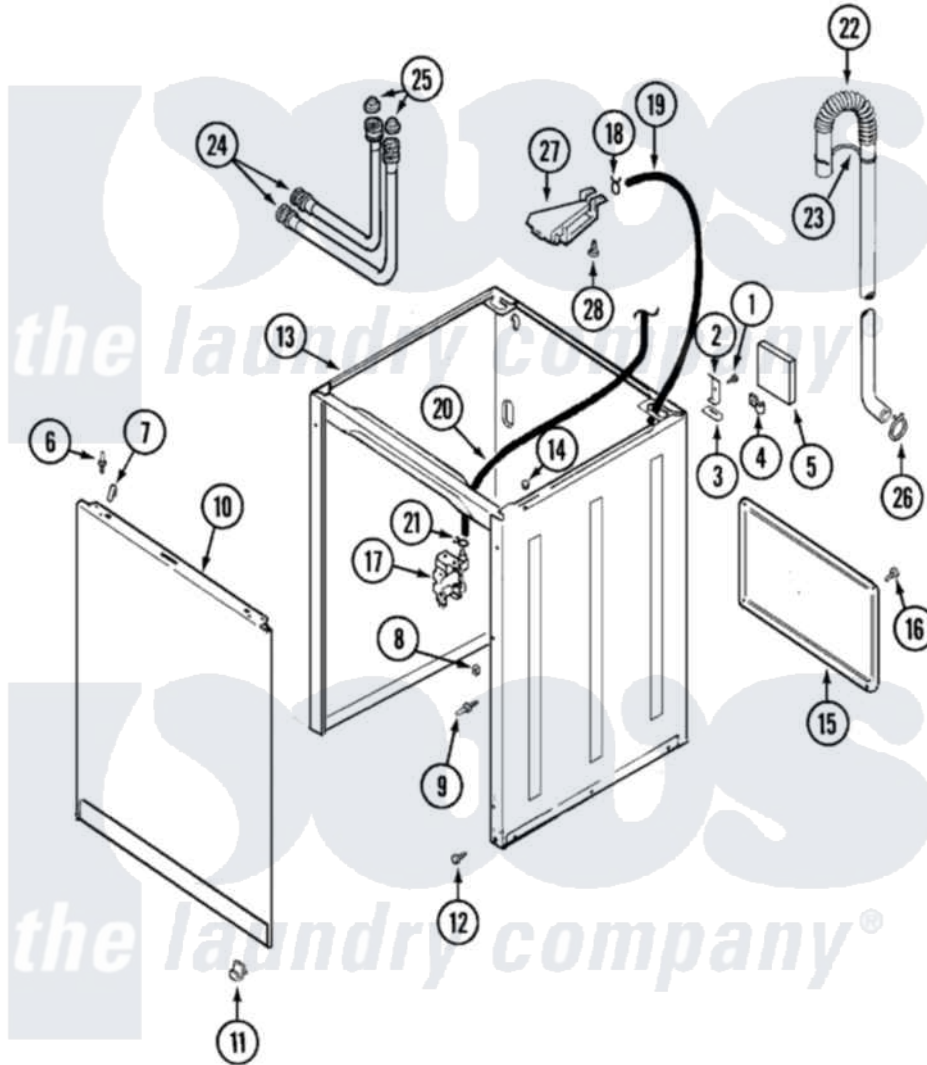

Maytag PAV1000AKE 02 - CABINET

Maytag [Residential Maytag PAV1000AKE Washer Parts](#) Parts Diagram 02 - CABINET
 Click on the part number to view part

Item	Original Part Number	Replaced By	Status	Part Description
1	25-7893			Screw
2	35-2846			Hinge, Cabinet Top
3	35-4128			Pad, Hinge
4	25-7027	16515		Clip
5	35-0706		Not Available	PAD, FOAM
6	53-0643			Pin, Locator
7	25-7220			Clip, Cabinet Top
8	25-0224	3400029		Nut, Adapter Plate
9	53-0200			Sleeve, Locator Pin
"	53-0643			Pin, Locator
10	35-2084			Panel, Front
"	21001281			Damper, Sound Pad
11	53-0120			Clip, Front Panel
"	25-7732	681414		Screw, 10AB X 1/2
12	35-4129			Bumper, Cabinet
13	35-2106	21001871		Cabinet

14	33-2653		Bumper, Cabinet
15	35-2108	21001871	Cabinet
16	25-7732	681414	Screw, 10AB X 1/2
17	35-2375		Valve, Water Mixing-230V
18	25-7867	596669	Clamp, Manifold
19	35-2378	12002749	Hose, Flume Kit
20	21001064	21001748	Hose, Pressure Switch
21	25-7796	596669	Clamp, Manifold
22	35-3538	21001872	Hose, Drain
23	33-9537	22003814	Retainer, Drain Hose
24	35-3400		Inlet Hose Assembly
"	35-3401		Inlet Hose Assembly
25	33-4264N		Strainer And Washer Kit
26	25-7080	285655	Clamp, Hose
27	35-2051	21001760	Flume Assembly / Water Diverter
28	25-3092	90767	Screw, 8A X 3/8 HeX Washer Head Tapping