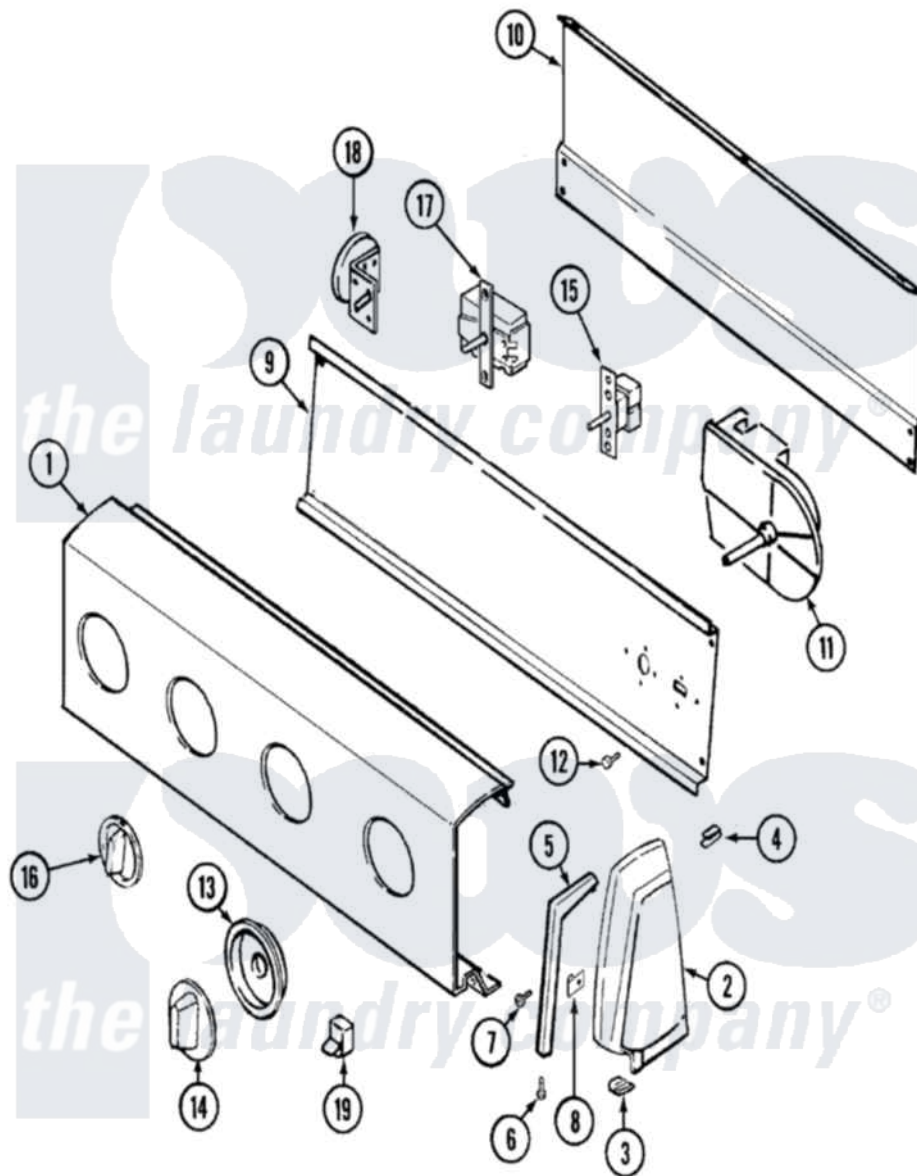

# Maytag PAV2000AWA 03 - CONTROL PANEL

Maytag Residential Maytag PAV2000AWA Washer Parts Parts Diagram 03 - CONTROL PANEL  
 Click on the part number to view part

Item	Original Part Number	Replaced By	Status	Part Description
1	<a href="#">25-7702</a>			Speedclip, End Cap To Control Panel
"	21001487		Not Available	PANEL, CONTROL (ALM)
"	<a href="#">25-7793</a>			Screw
2	35-2669		Not Available	CAP, END (LT)(WHT)
"	35-2668	<a href="#">21001453</a>		Cap- End
3	25-7697	<a href="#">25-2219</a>		Screw
"	<a href="#">25-7851</a>			Speedclip, End Cap To Top
4	<a href="#">25-7852</a>			Speedclip, Rr Shld To End Cap
"	25-7435	<a href="#">33002917</a>		Screw, No.10-16
5	31001057		Not Available	TRIM, ENDCAP (LT)(ALM)
"	31001056		Not Available	TRIM, ENDCAP (RT)(ALM)
6	<a href="#">25-7760</a>			Screw
7	25-3092	<a href="#">90767</a>		Screw, 8A X 3/8 HeX Washer Head Tapping
8	<a href="#">25-7702</a>			Speedclip, End Cap To Control Panel