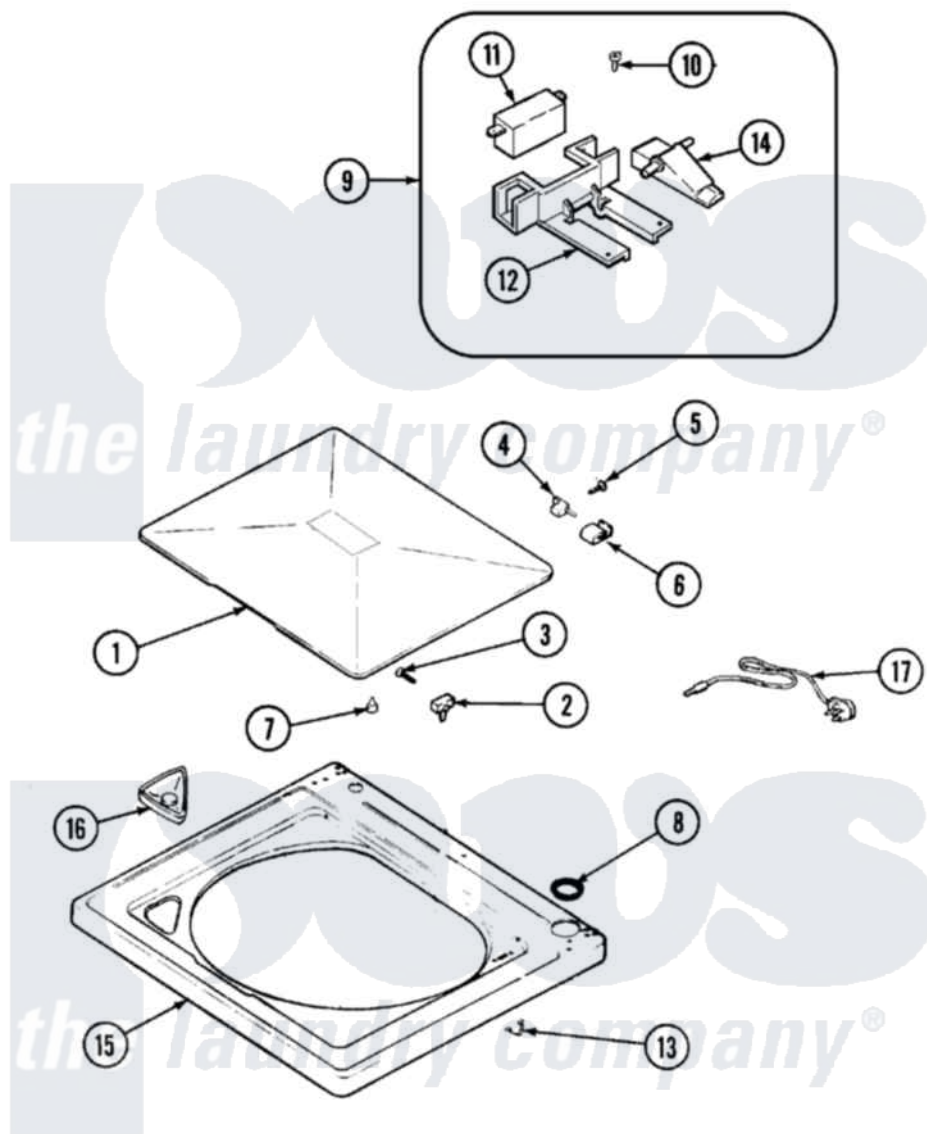

Maytag PAV2000AWA 04 - TOP

Maytag [Residential Maytag PAV2000AWA Washer Parts](#) Parts Diagram 04 - TOP
 Click on the part number to view part

Item	Original Part Number	Replaced By	Status	Part Description
1	35-2026-24		Not Available	LID (ALM)
2	43-0057			Actuator, Door Switch
3	25-7438			Screw
4	35-2045			Pin, Hinge
5	25-7893			Screw
6	35-2044			Hinge, Lid
7	35-0581			Bumper, Door
8	35-2063			Bushing, Insulator
9	21001137	12001187		Kit, Lid Switch Assembly
10	21001136	3400872		Screw, 8-18 X 3/8
11	21001148	12001187		Kit, Lid Switch Assembly
12	21001135			Housing, Lid Switch
13	25-7878			Clip
14	21001134			Lever, Lid Switch
15	35-2739-24		Not Available	TOP, CABINET (ALM)
16	21001167			Dispenser, Bleach